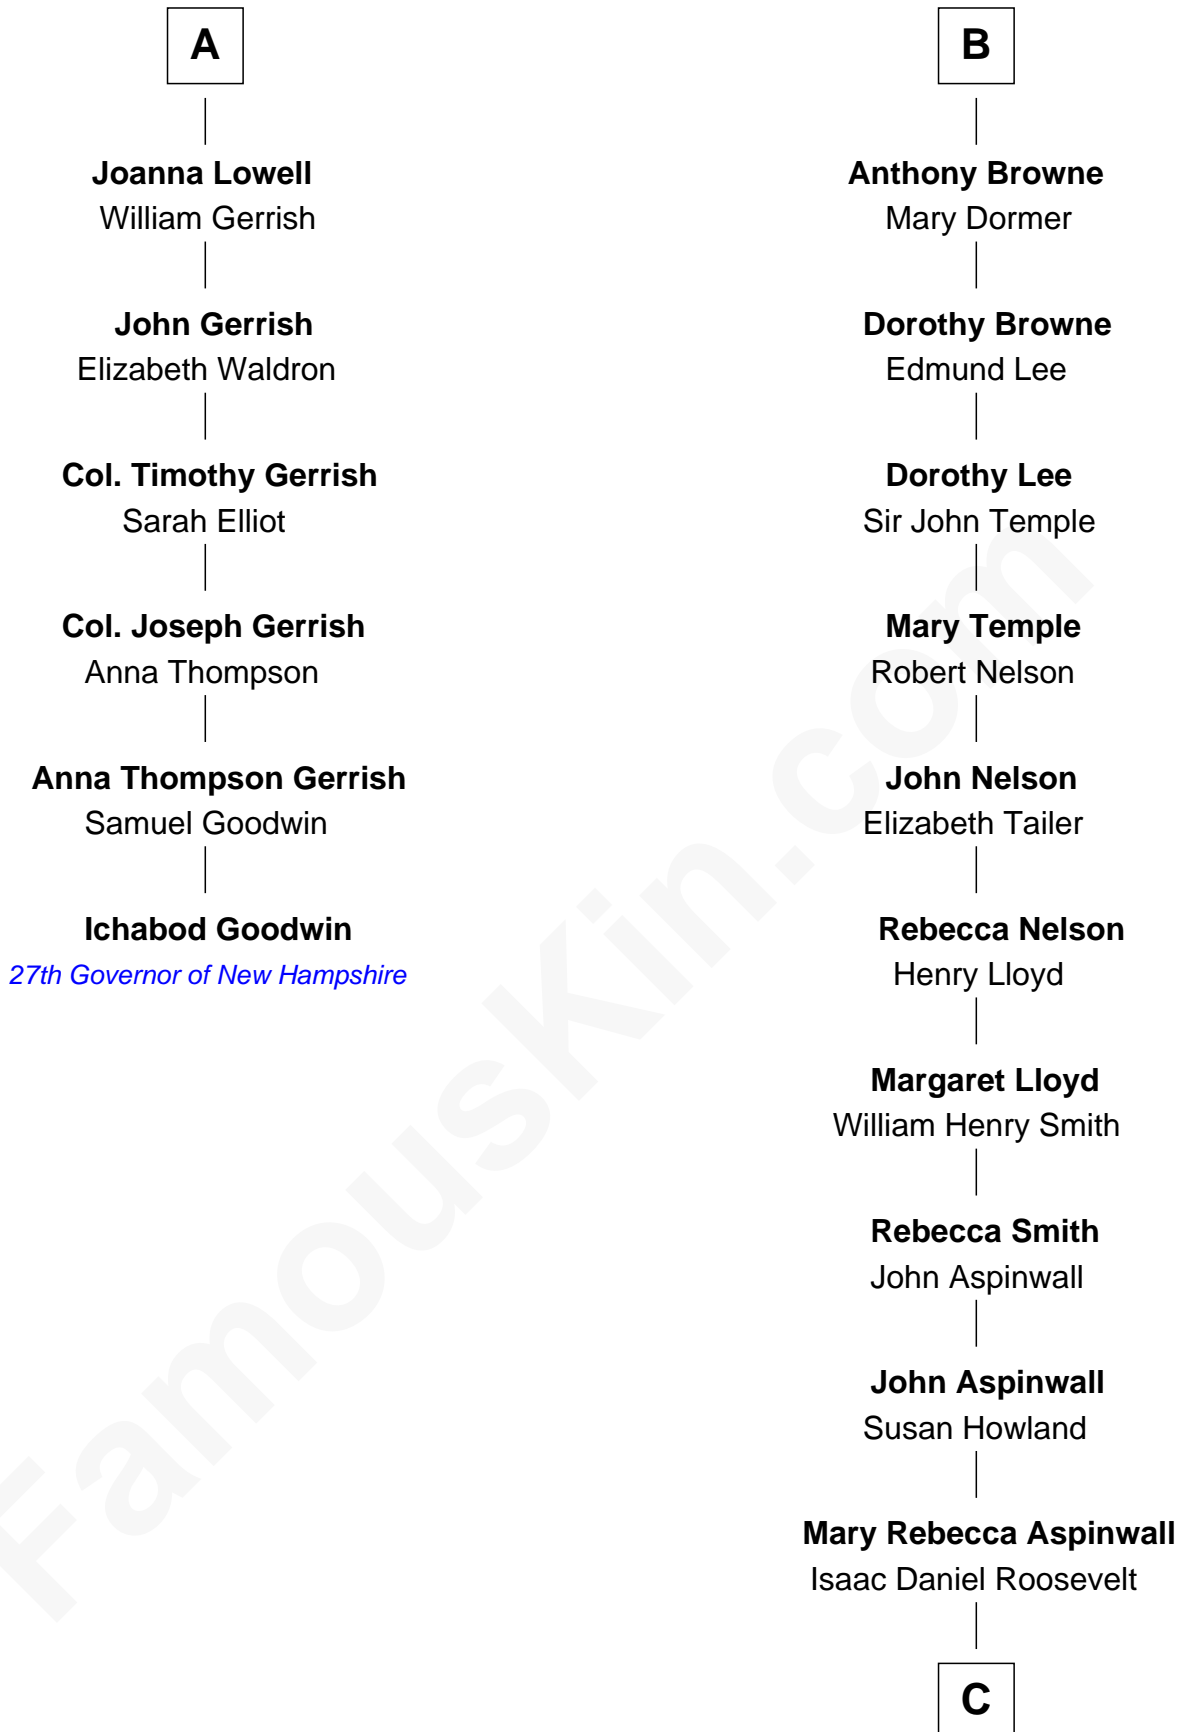

FamousKin.com Relationship Chart of

Ichabod Goodwin

27th Governor of New Hampshire

12th cousin 6 times removed of

Franklin D. Roosevelt

32nd U.S. President

Sir Walter Hungerford

Katherine Peverell

Margaret Botreaux

Sir Robert Hungerford

Eleanor Moleyns

Sir Thomas Hungerford

Anne Percy

Mary Hungerford

Sir Edward Hastings

Anne Hastings

Sir Thomas Stanley

Margaret Stanley

Robert Radcliffe

Jane Radcliffe

Anthony Browne

B

C

James Roosevelt

Sara Delano

Franklin D. Roosevelt

32nd U.S. President

FamousKin.com