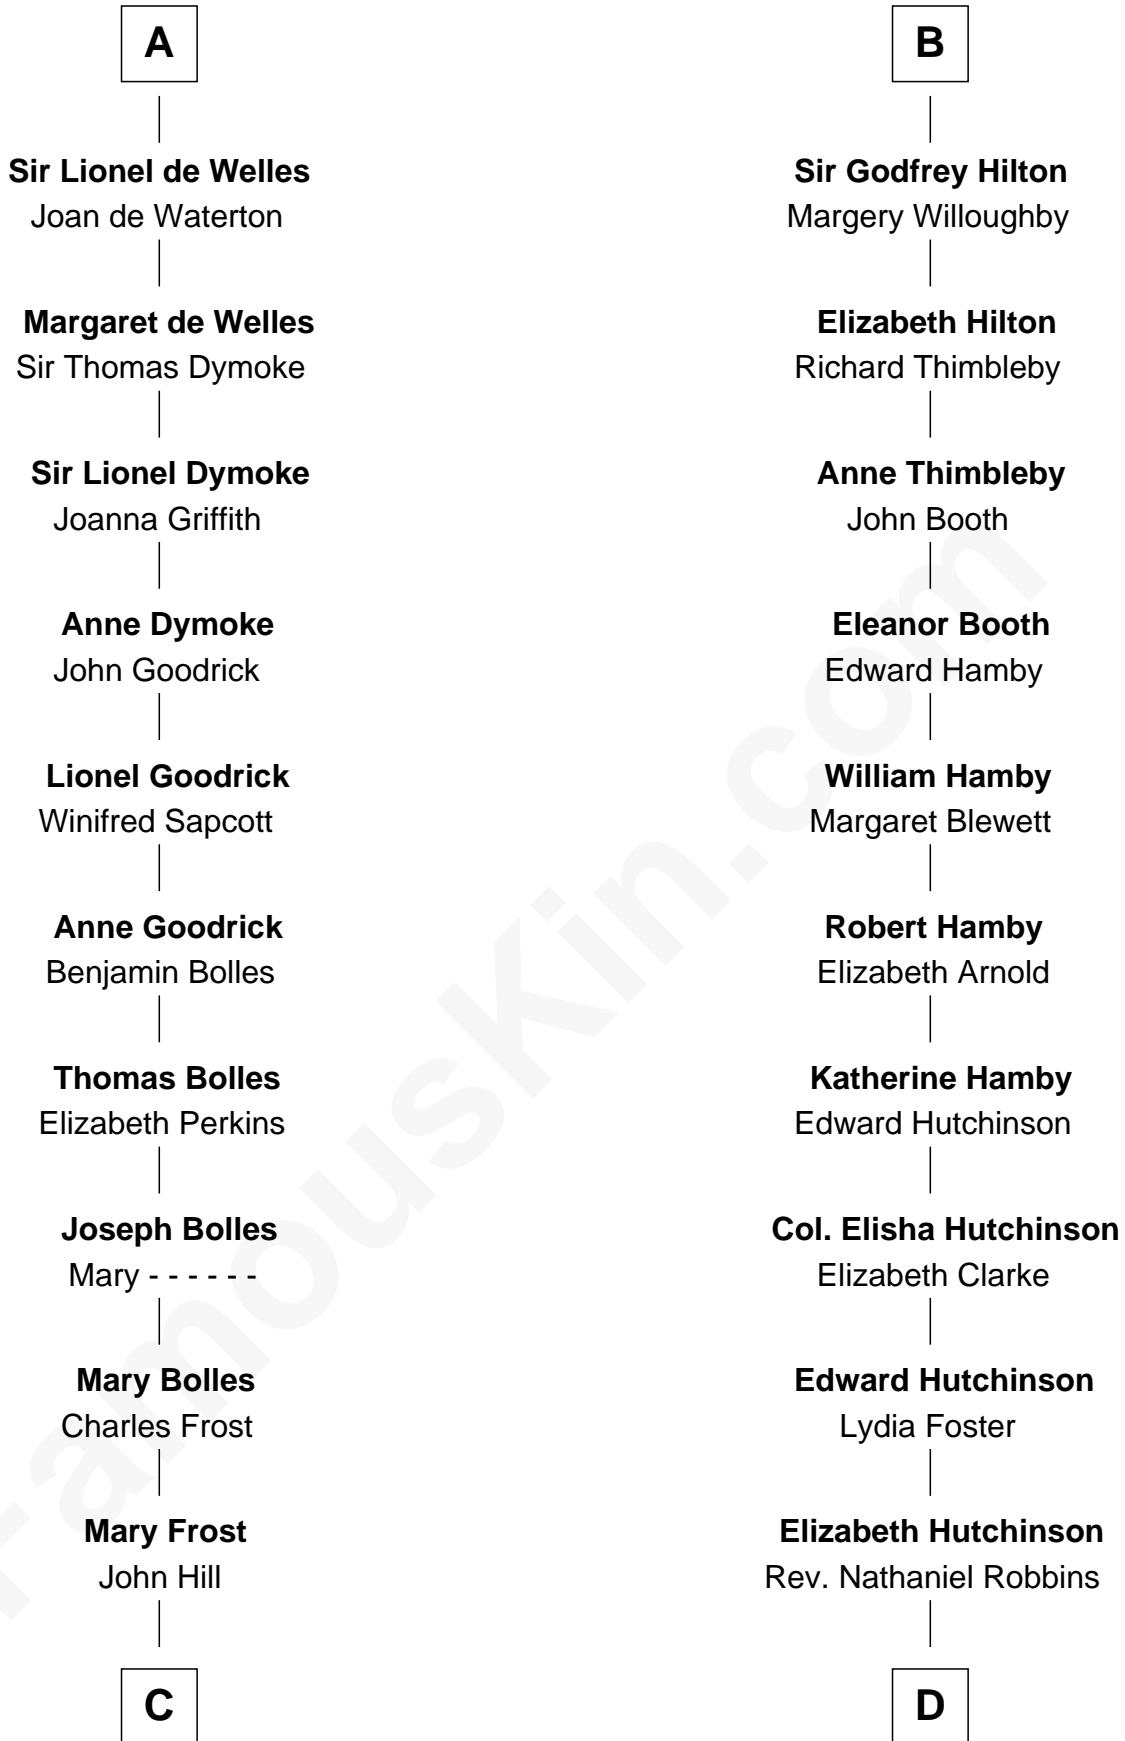

FamousKin.com Relationship Chart of

Ichabod Goodwin

27th Governor of New Hampshire

20th cousin 1 time removed of

Franklin D. Roosevelt

32nd U.S. President

Sir Roger de Quincy

Helen of Galloway

C

Elisha Hill

Mary Plaisted

Hannah Hill

Dominicus Goodwin

Samuel Goodwin

Anna Thompson Gerrish

Ichabod Goodwin