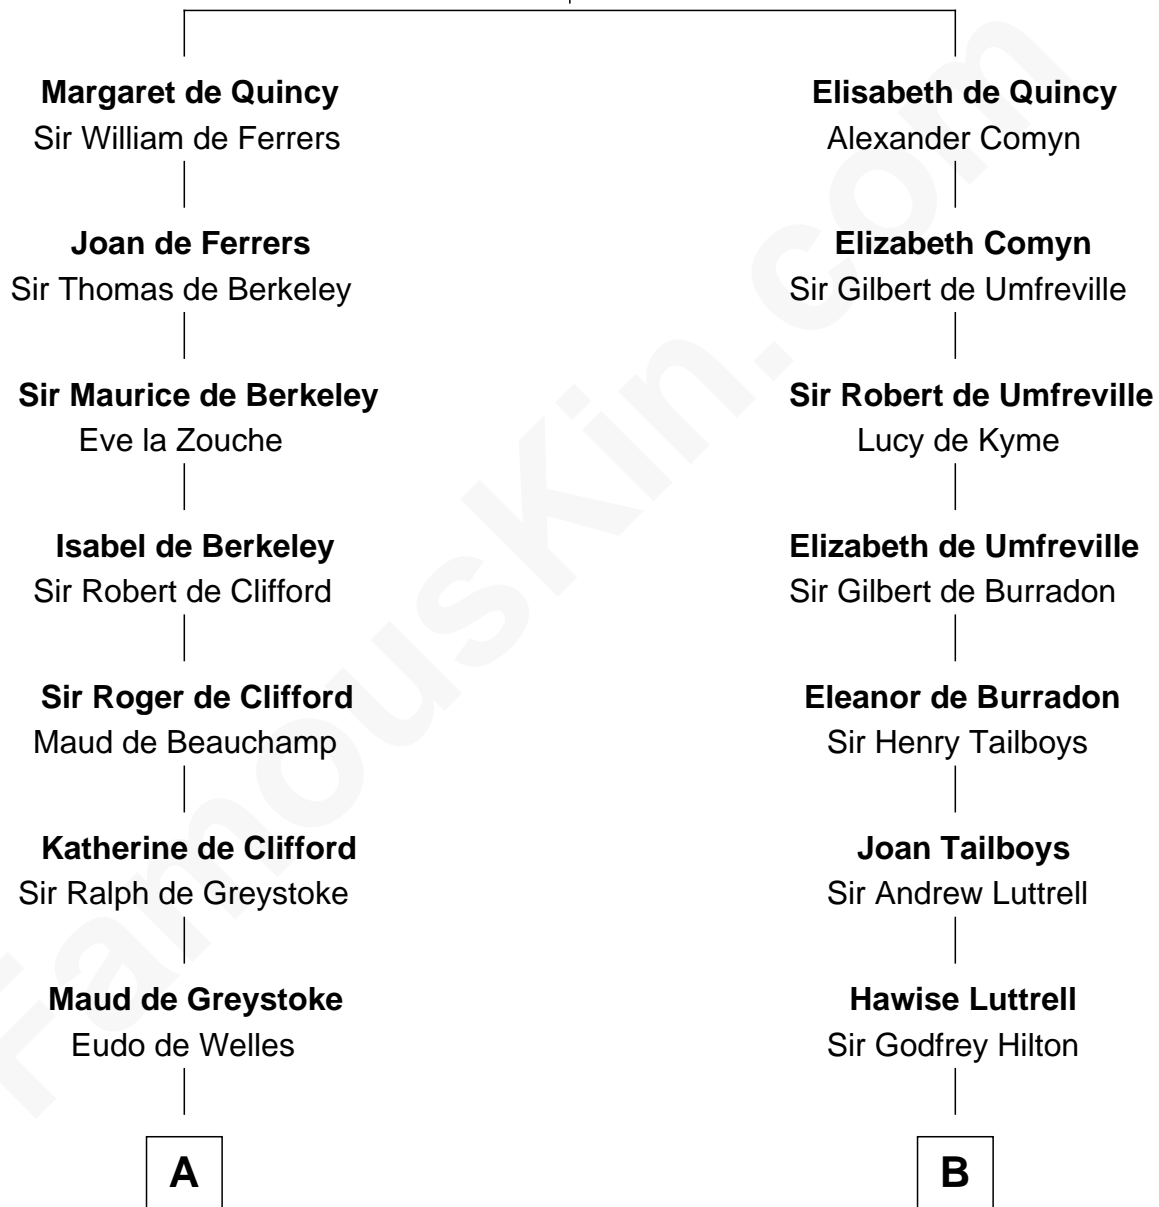

FamousKin.com Relationship Chart of

Ichabod Goodwin

27th Governor of New Hampshire

20th cousin 1 time removed of

Franklin D. Roosevelt

32nd U.S. President

Sir Roger de Quincy

Helen of Galloway

C

Elisha Hill

Mary Plaisted

Hannah Hill

Dominicus Goodwin

Samuel Goodwin

Anna Thompson Gerrish

Ichabod Goodwin