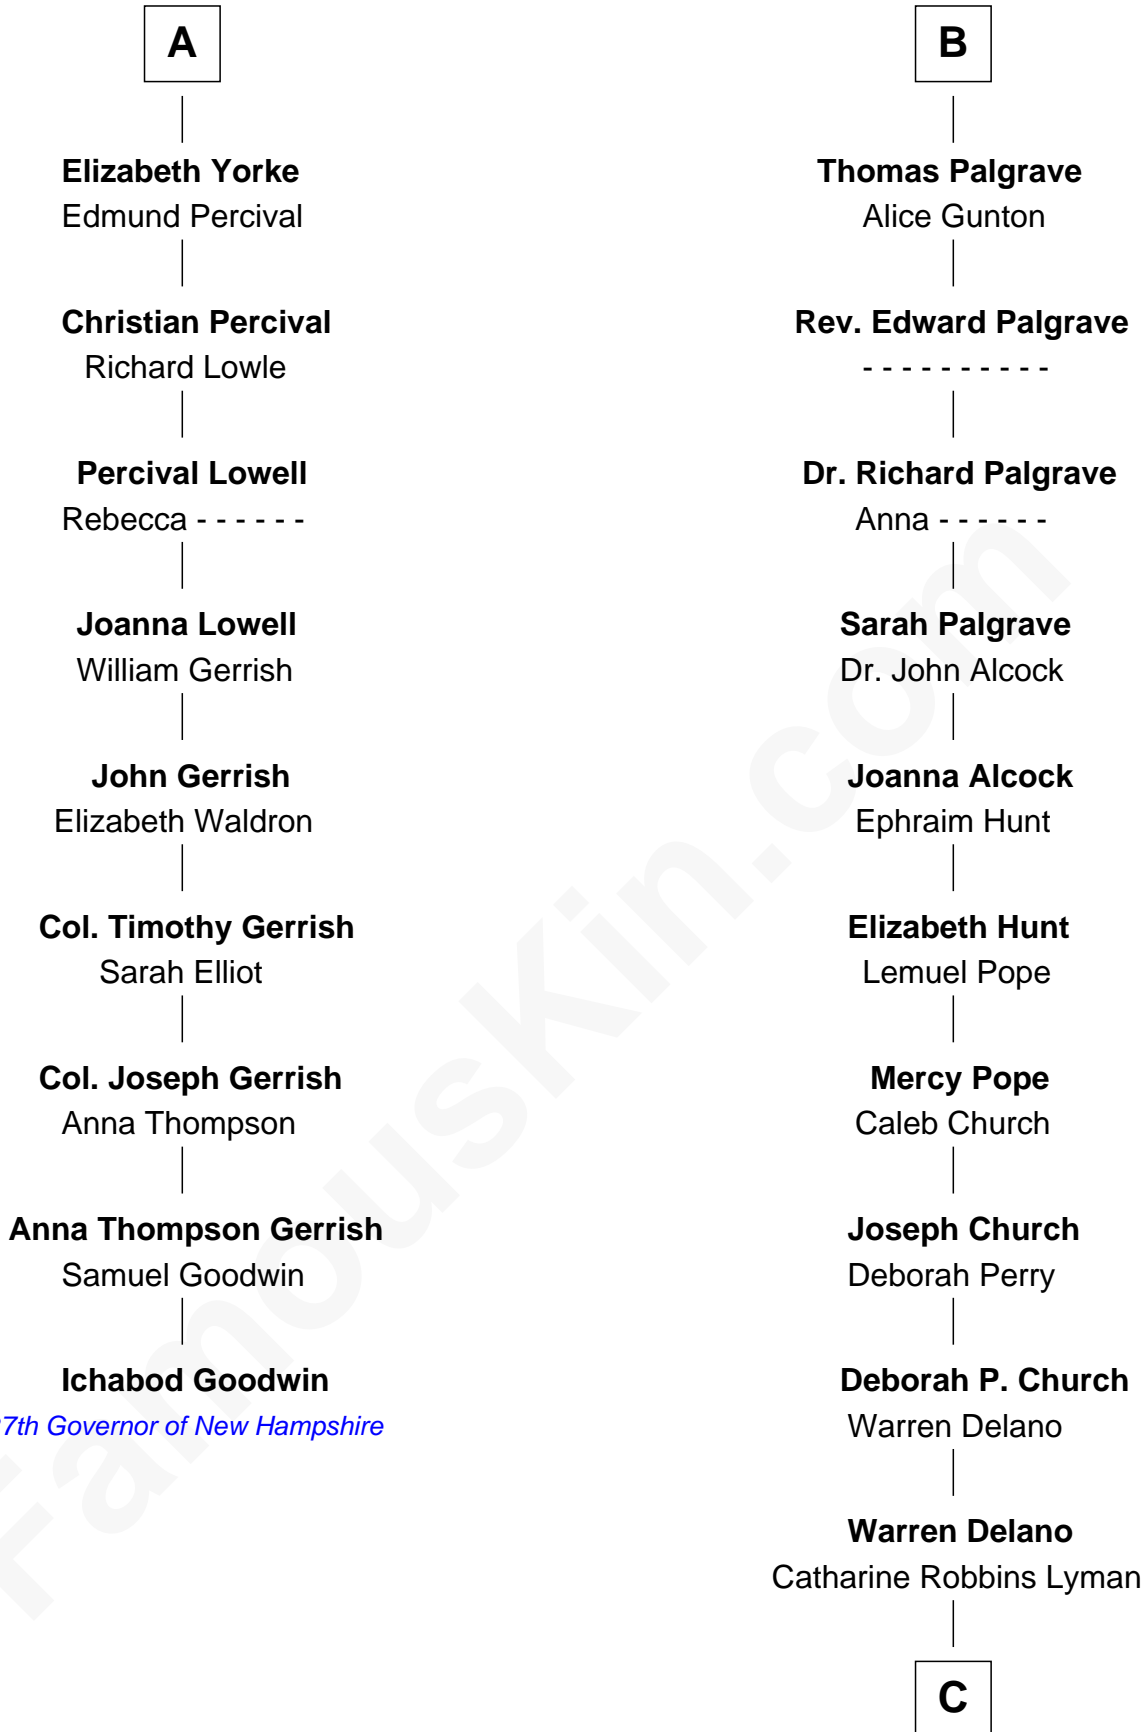

FamousKin.com Relationship Chart of

Ichabod Goodwin

27th Governor of New Hampshire

15th cousin 3 times removed of

Franklin D. Roosevelt

32nd U.S. President

Humphrey de Bohun

Elizabeth Plantagenet

C

Sara Delano
James Roosevelt

Franklin D. Roosevelt
32nd U.S. President

FamousKin.com