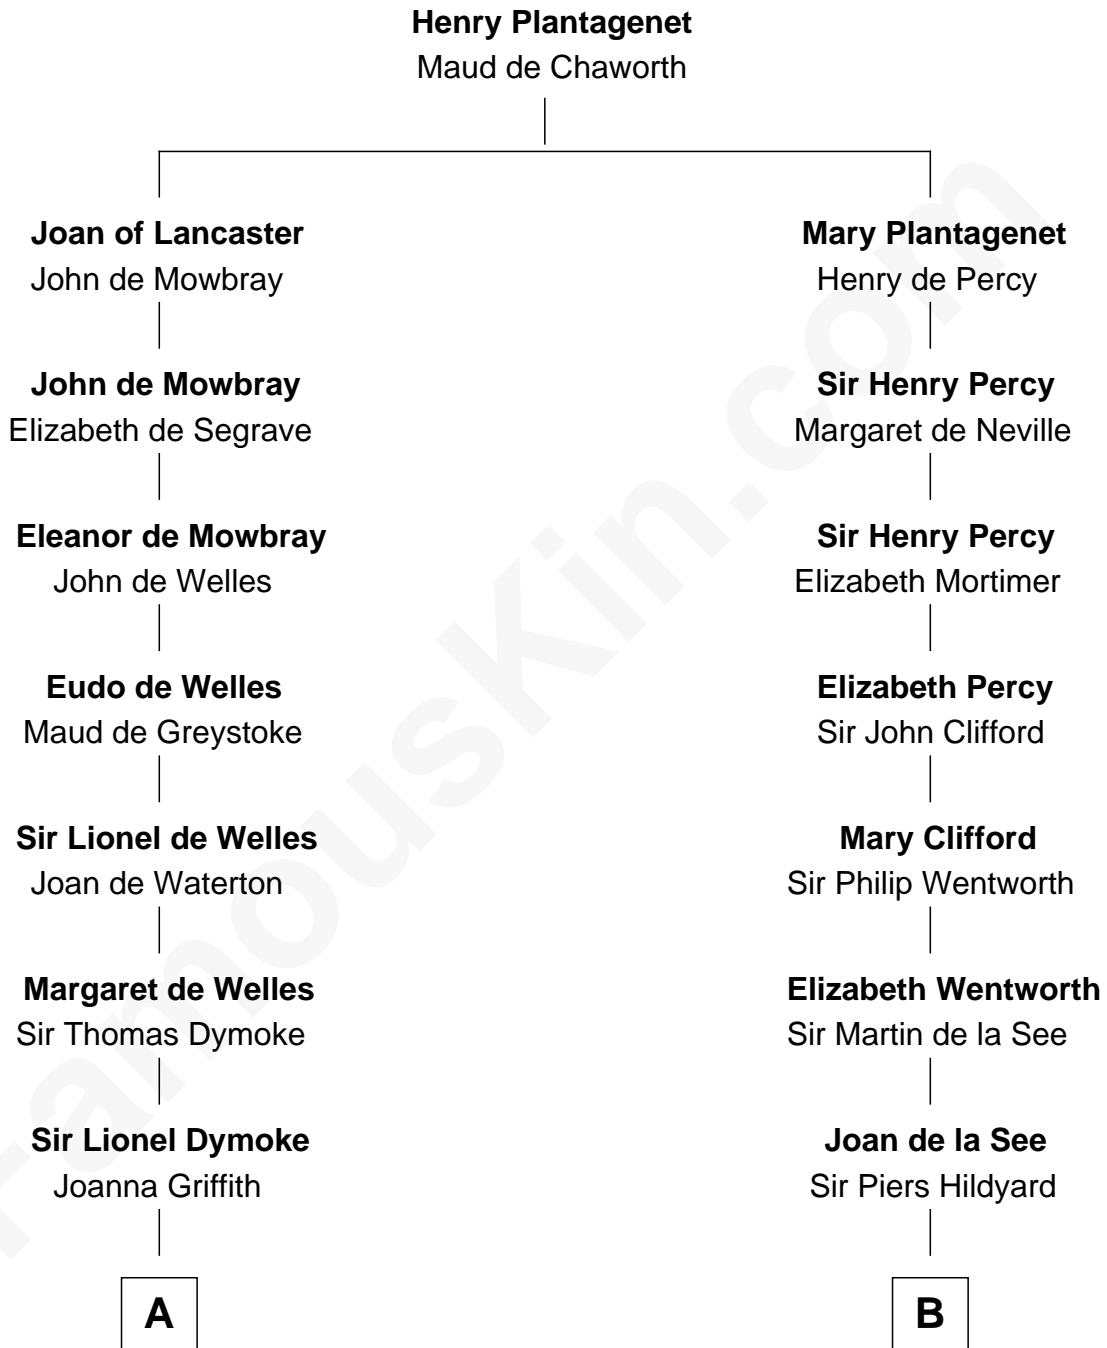

## Relationship Chart of

### Ichabod Goodwin

27th Governor of New Hampshire

17th cousin 3 times removed of

### Alice (Lee) Roosevelt

First Wife of President Theodore Roosevelt

**C**

—  
**Mary Ann Cabot**  
Nathaniel Cabot Lee

—  
**John Clarke Lee**  
Harriet Paine Rose

—  
**George Cabot Lee**  
Caroline Watts Haskell

—  
**Alice (Lee) Roosevelt**  
*Wife of President Theodore Roosevelt*