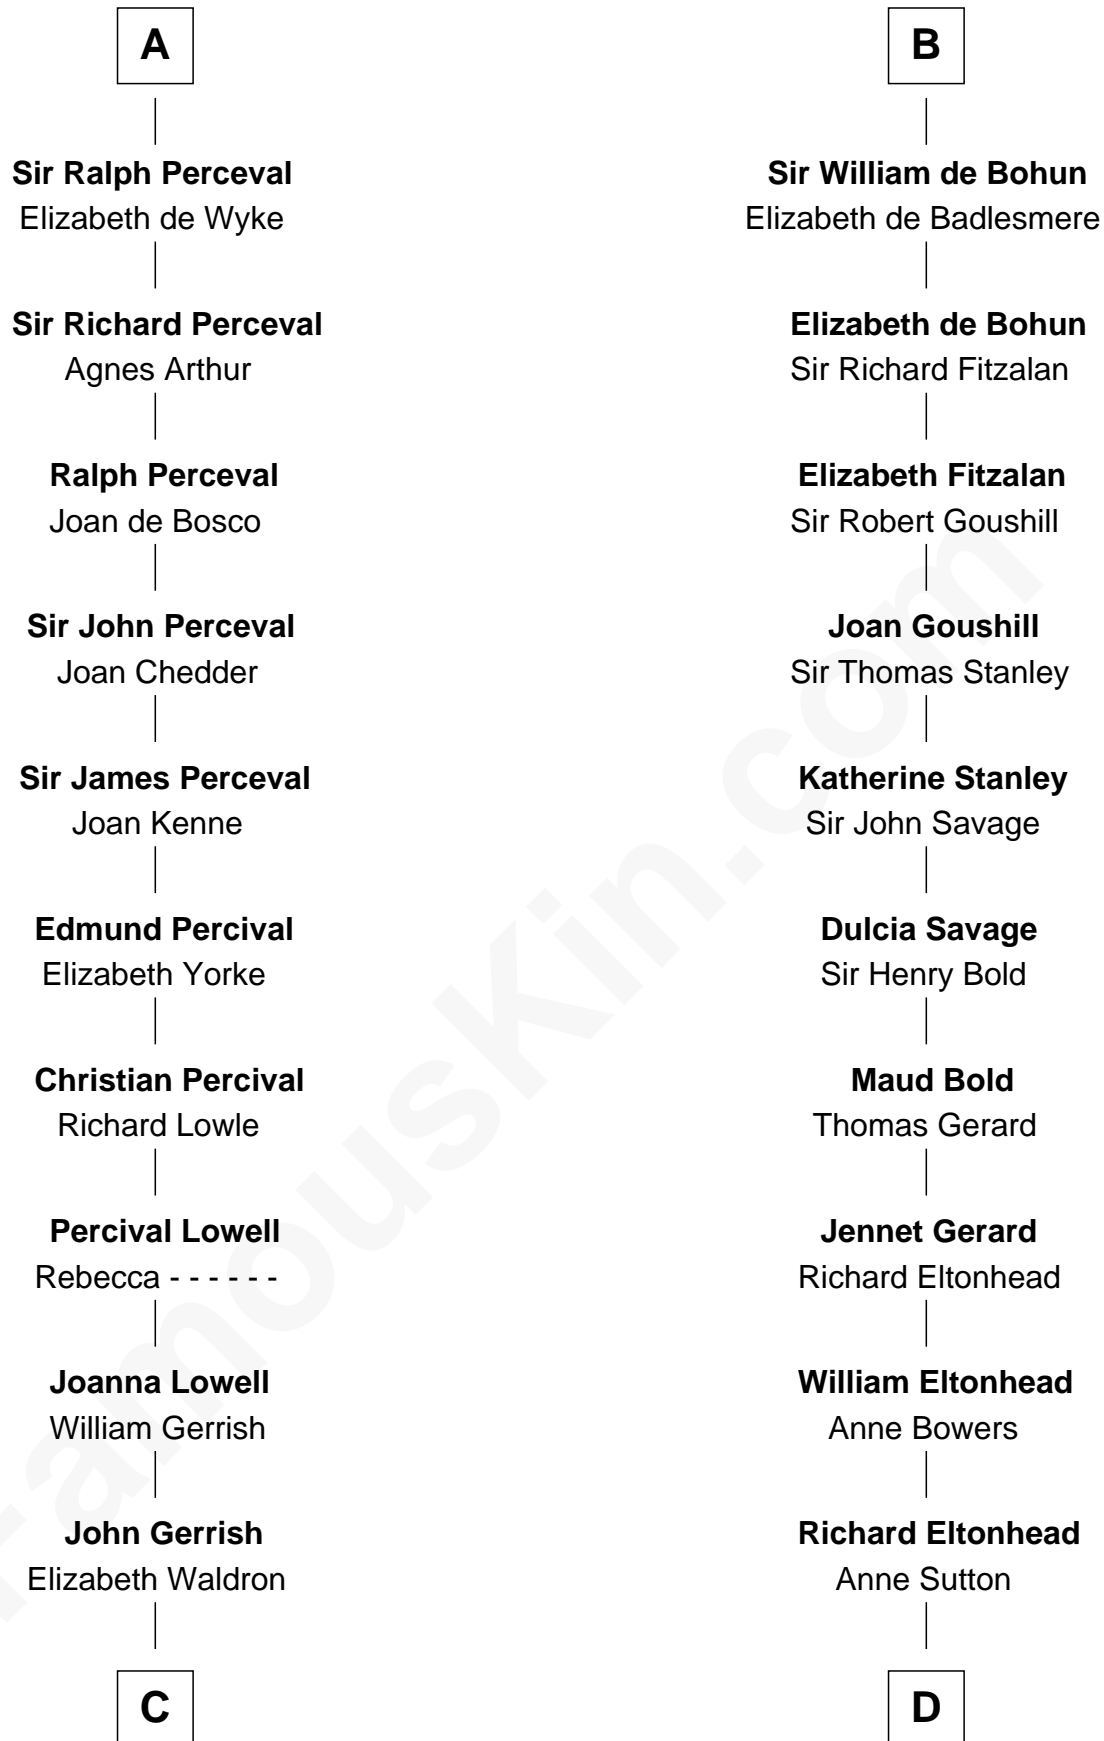

# FamousKin.com Relationship Chart of

**Ichabod Goodwin**

*27th Governor of New Hampshire*

20th cousin 1 time removed of

**James Madison**

*4th U.S. President*

**Sir Robert de Beaumont**

Isabel de Vermandois

**C**

**Col. Timothy Gerrish**

Sarah Elliot

**Col. Joseph Gerrish**

Anna Thompson

**Anna Thompson Gerrish**

Samuel Goodwin

**Ichabod Goodwin**