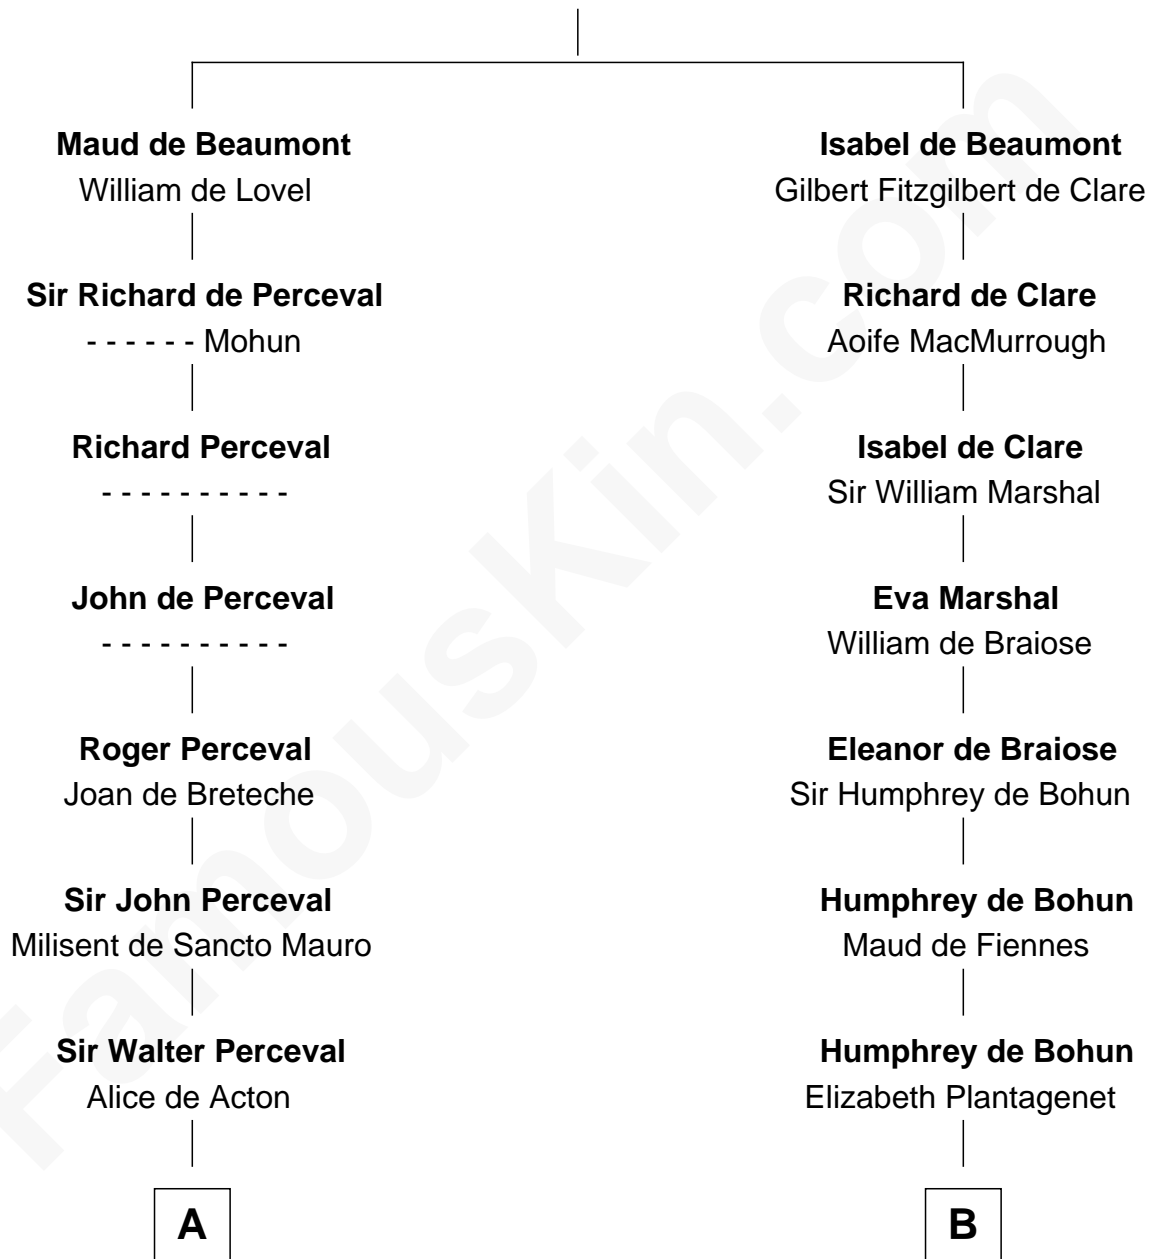

# FamousKin.com Relationship Chart of

**Ichabod Goodwin**

*27th Governor of New Hampshire*

20th cousin 1 time removed of

**James Madison**

*4th U.S. President*

**Sir Robert de Beaumont**

Isabel de Vermandois

**C**

**Col. Timothy Gerrish**

Sarah Elliot

**Col. Joseph Gerrish**

Anna Thompson

**Anna Thompson Gerrish**

Samuel Goodwin

**Ichabod Goodwin**

**Eleanor Rose Conway**

James Madison

**James Madison**

*4th U.S. President*