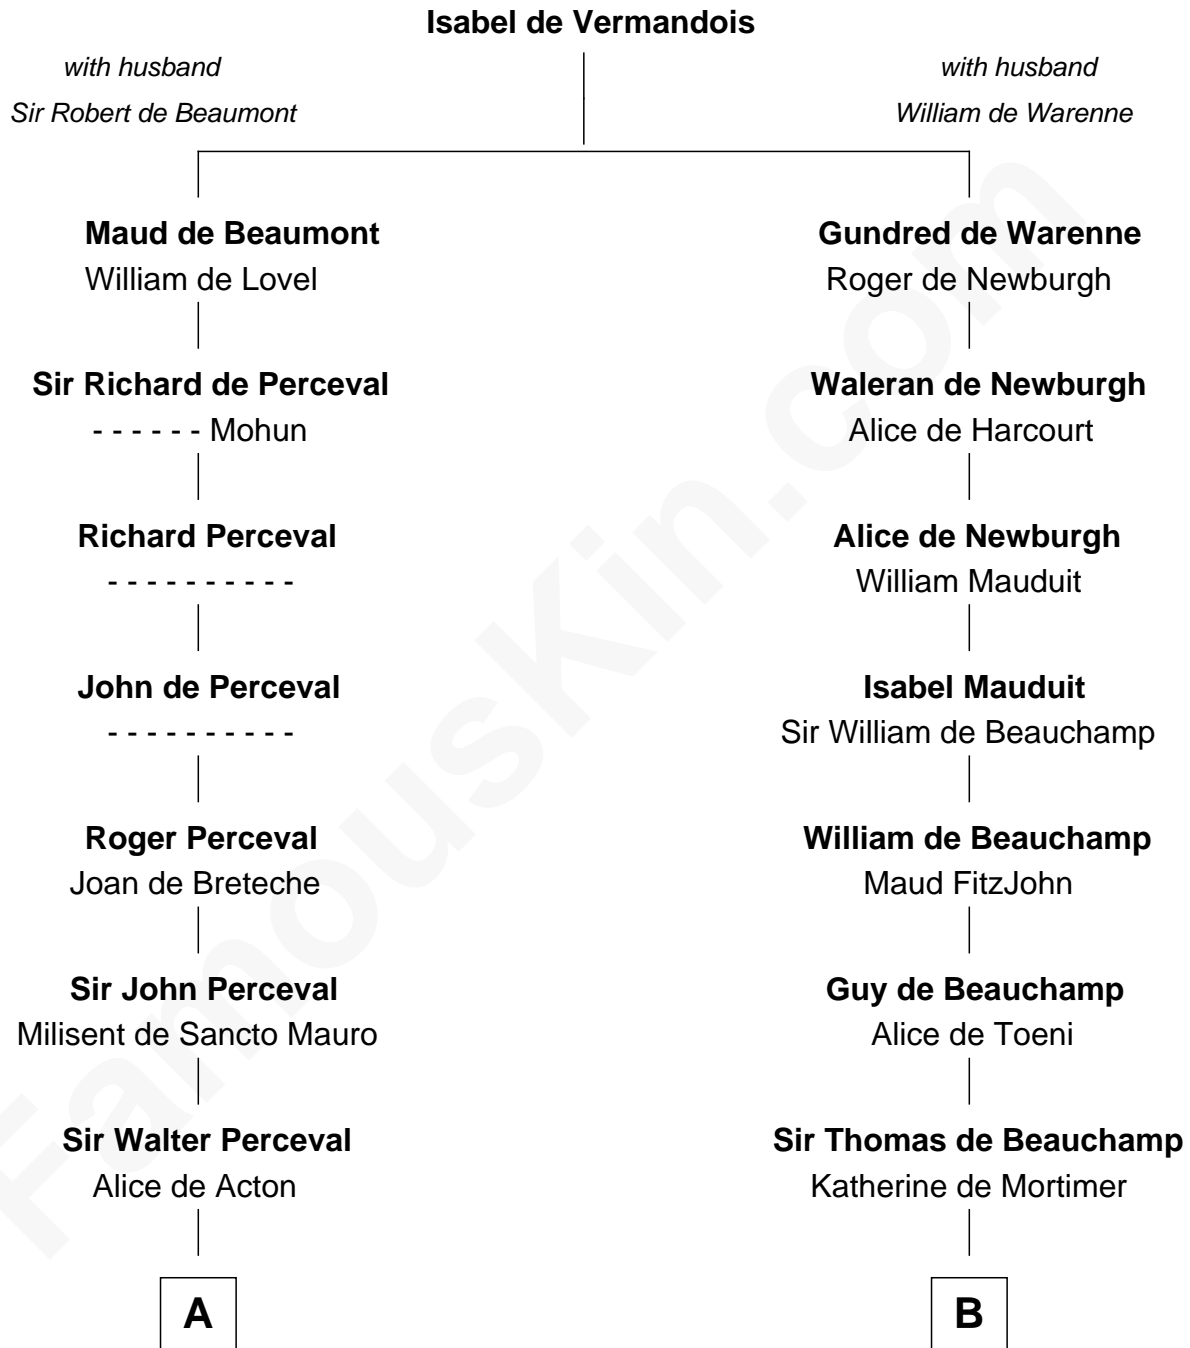

# FamousKin.com Relationship Chart of

**Ichabod Goodwin**

*27th Governor of New Hampshire*

20th cousin of

**James Madison**

*4th U.S. President*

**C**

**Col. Timothy Gerrish**

Sarah Elliot

**Col. Joseph Gerrish**

Anna Thompson

**Anna Thompson Gerrish**

Samuel Goodwin

**Ichabod Goodwin**

*27th Governor of New Hampshire*

**D**