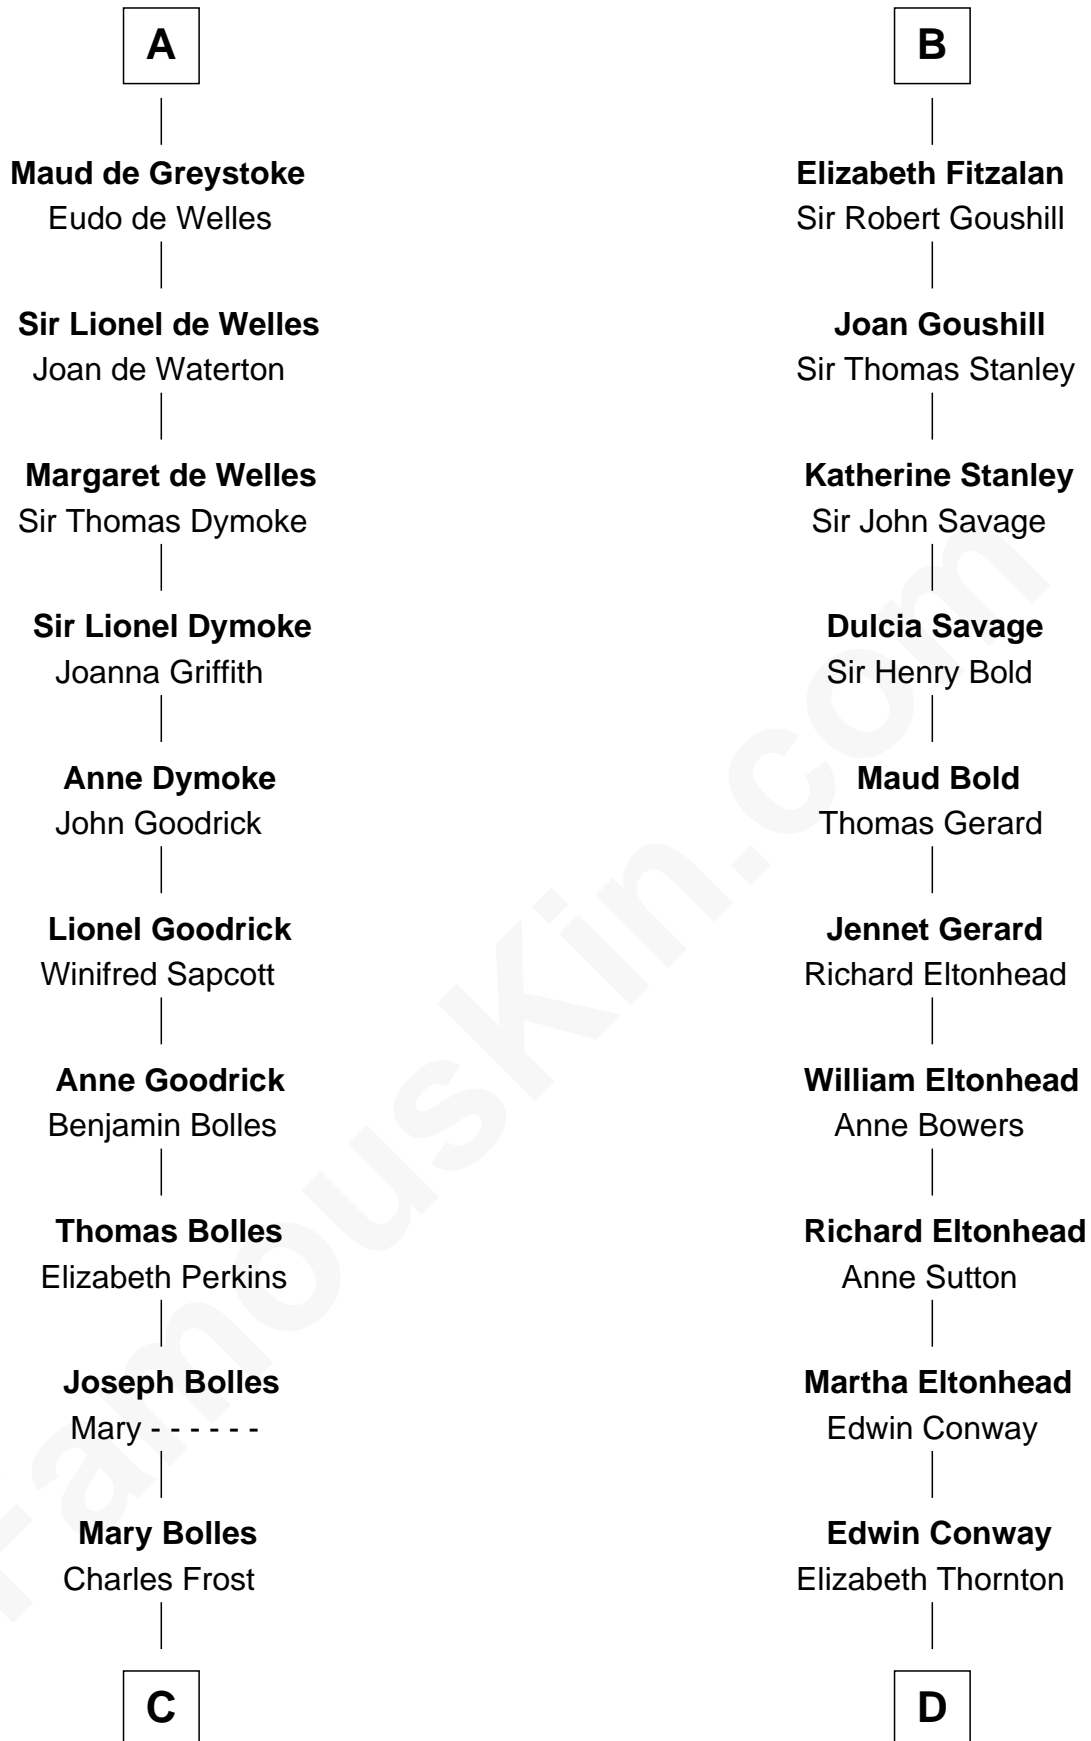

FamousKin.com Relationship Chart of

Ichabod Goodwin

27th Governor of New Hampshire

19th cousin 2 times removed of

James Madison

4th U.S. President

Bertrade de Montfort

Hugh de Kevelioc

C

Mary Frost
John Hill

Elisha Hill
Mary Plaisted

Hannah Hill
Dominicus Goodwin

Samuel Goodwin
Anna Thompson Gerrish

Ichabod Goodwin
27th Governor of New Hampshire

D

Francis Conway
Rebecca Catlett