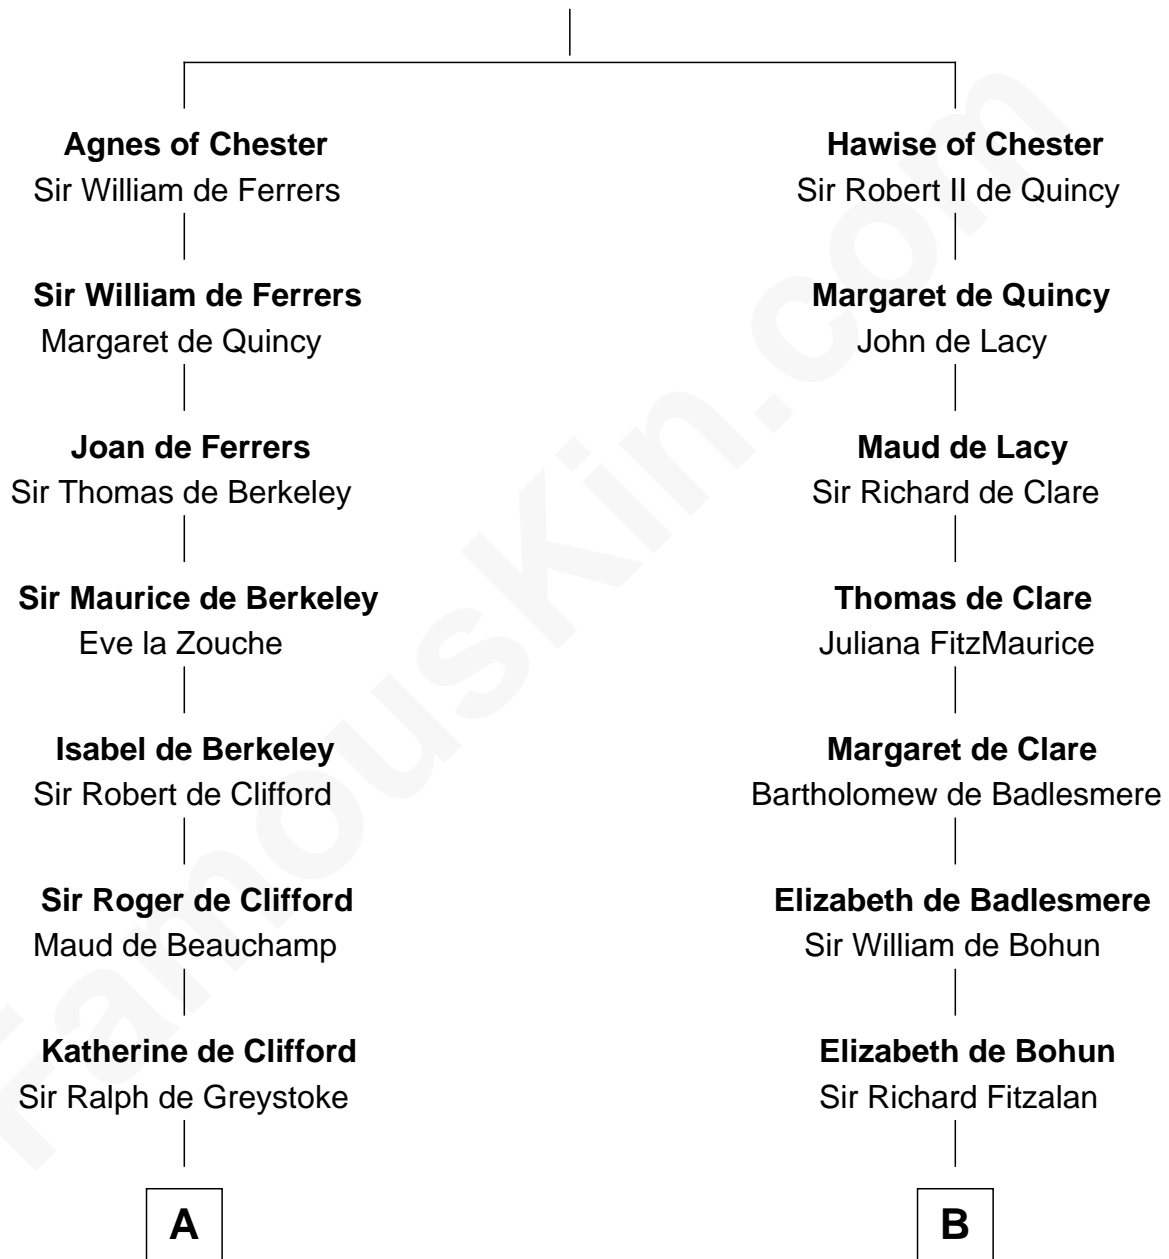

FamousKin.com Relationship Chart of

Ichabod Goodwin

27th Governor of New Hampshire

19th cousin 2 times removed of

James Madison

4th U.S. President

Bertrade de Montfort

Hugh de Kevelioc

C

Mary Frost
John Hill

Elisha Hill
Mary Plaisted

Hannah Hill
Dominicus Goodwin

Samuel Goodwin
Anna Thompson Gerrish

Ichabod Goodwin
27th Governor of New Hampshire

D

Francis Conway
Rebecca Catlett

Eleanor Rose Conway
James Madison

James Madison
4th U.S. President

FamousKin.com