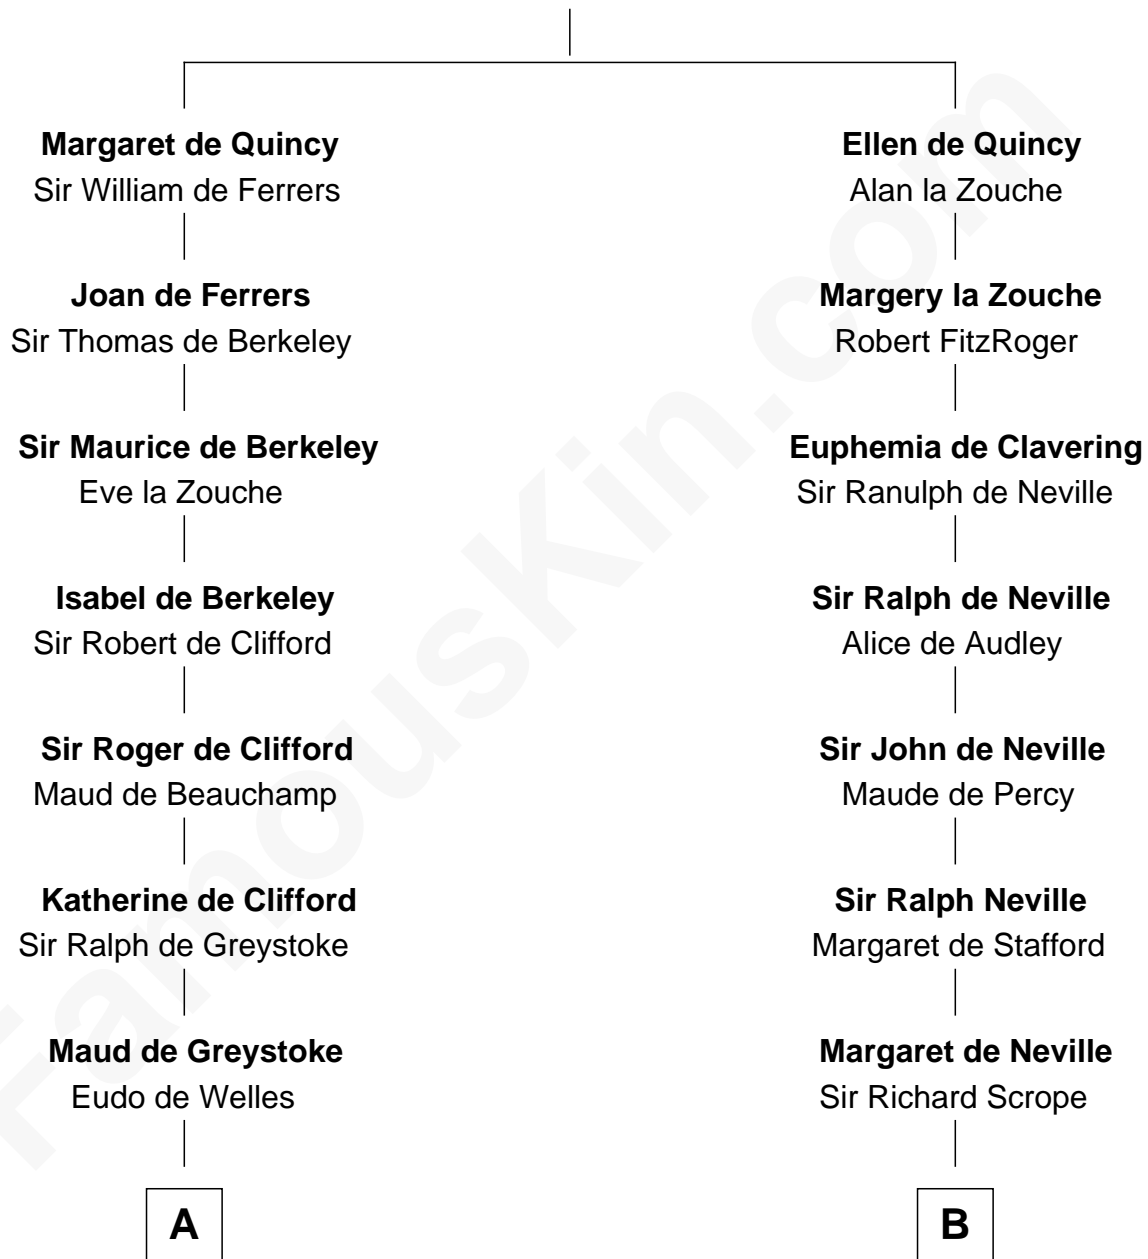

# FamousKin.com Relationship Chart of

**Ichabod Goodwin**

*27th Governor of New Hampshire*

**17th cousin 3 times removed of**

**James Madison**

*4th U.S. President*

**Sir Roger de Quincy**

Helen of Galloway

**C**

—  
**Elisha Hill**

Mary Plaisted

—  
**Hannah Hill**

Dominicus Goodwin

—  
**Samuel Goodwin**

Anna Thompson Gerrish

—  
**Ichabod Goodwin**

*27th Governor of New Hampshire*

FamousKin.com