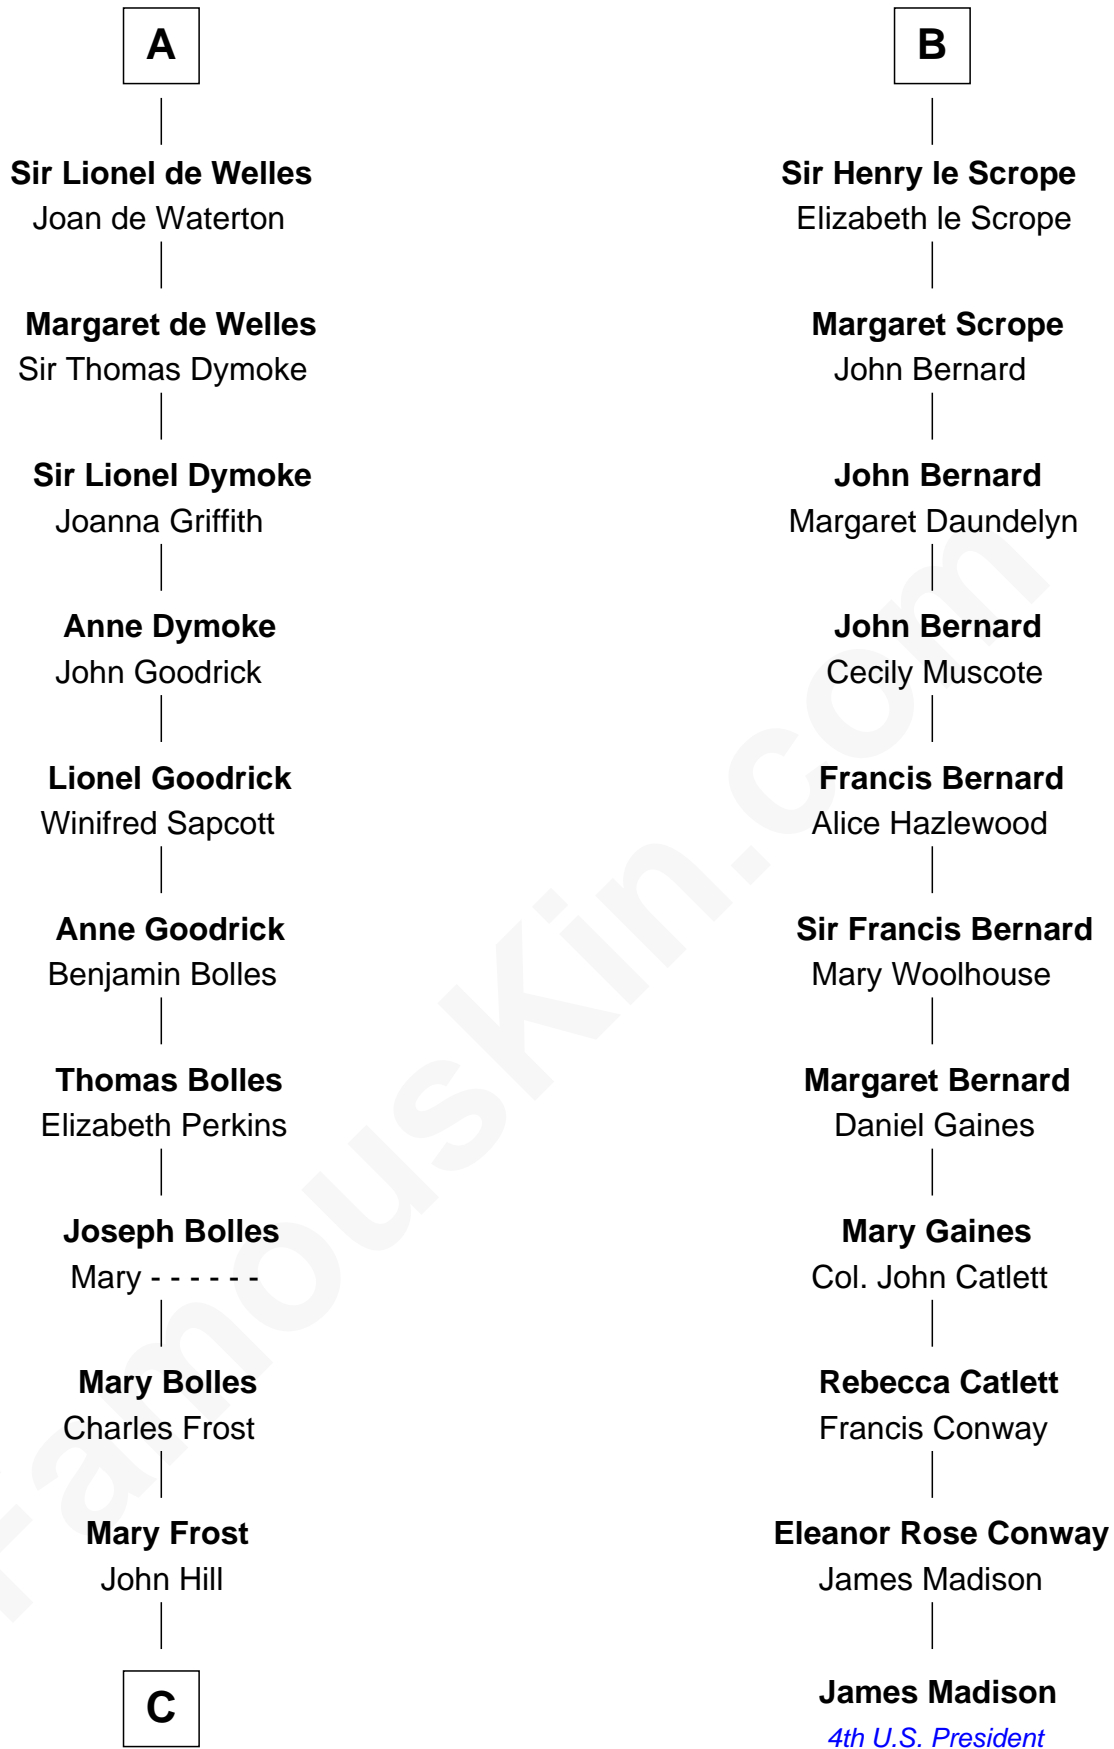

# FamousKin.com Relationship Chart of

**Ichabod Goodwin**

*27th Governor of New Hampshire*

**17th cousin 3 times removed of**

**James Madison**

*4th U.S. President*

**Sir Roger de Quincy**

Helen of Galloway

**C**

—  
**Elisha Hill**

Mary Plaisted

—  
**Hannah Hill**

Dominicus Goodwin

—  
**Samuel Goodwin**

Anna Thompson Gerrish

—  
**Ichabod Goodwin**

*27th Governor of New Hampshire*

FamousKin.com