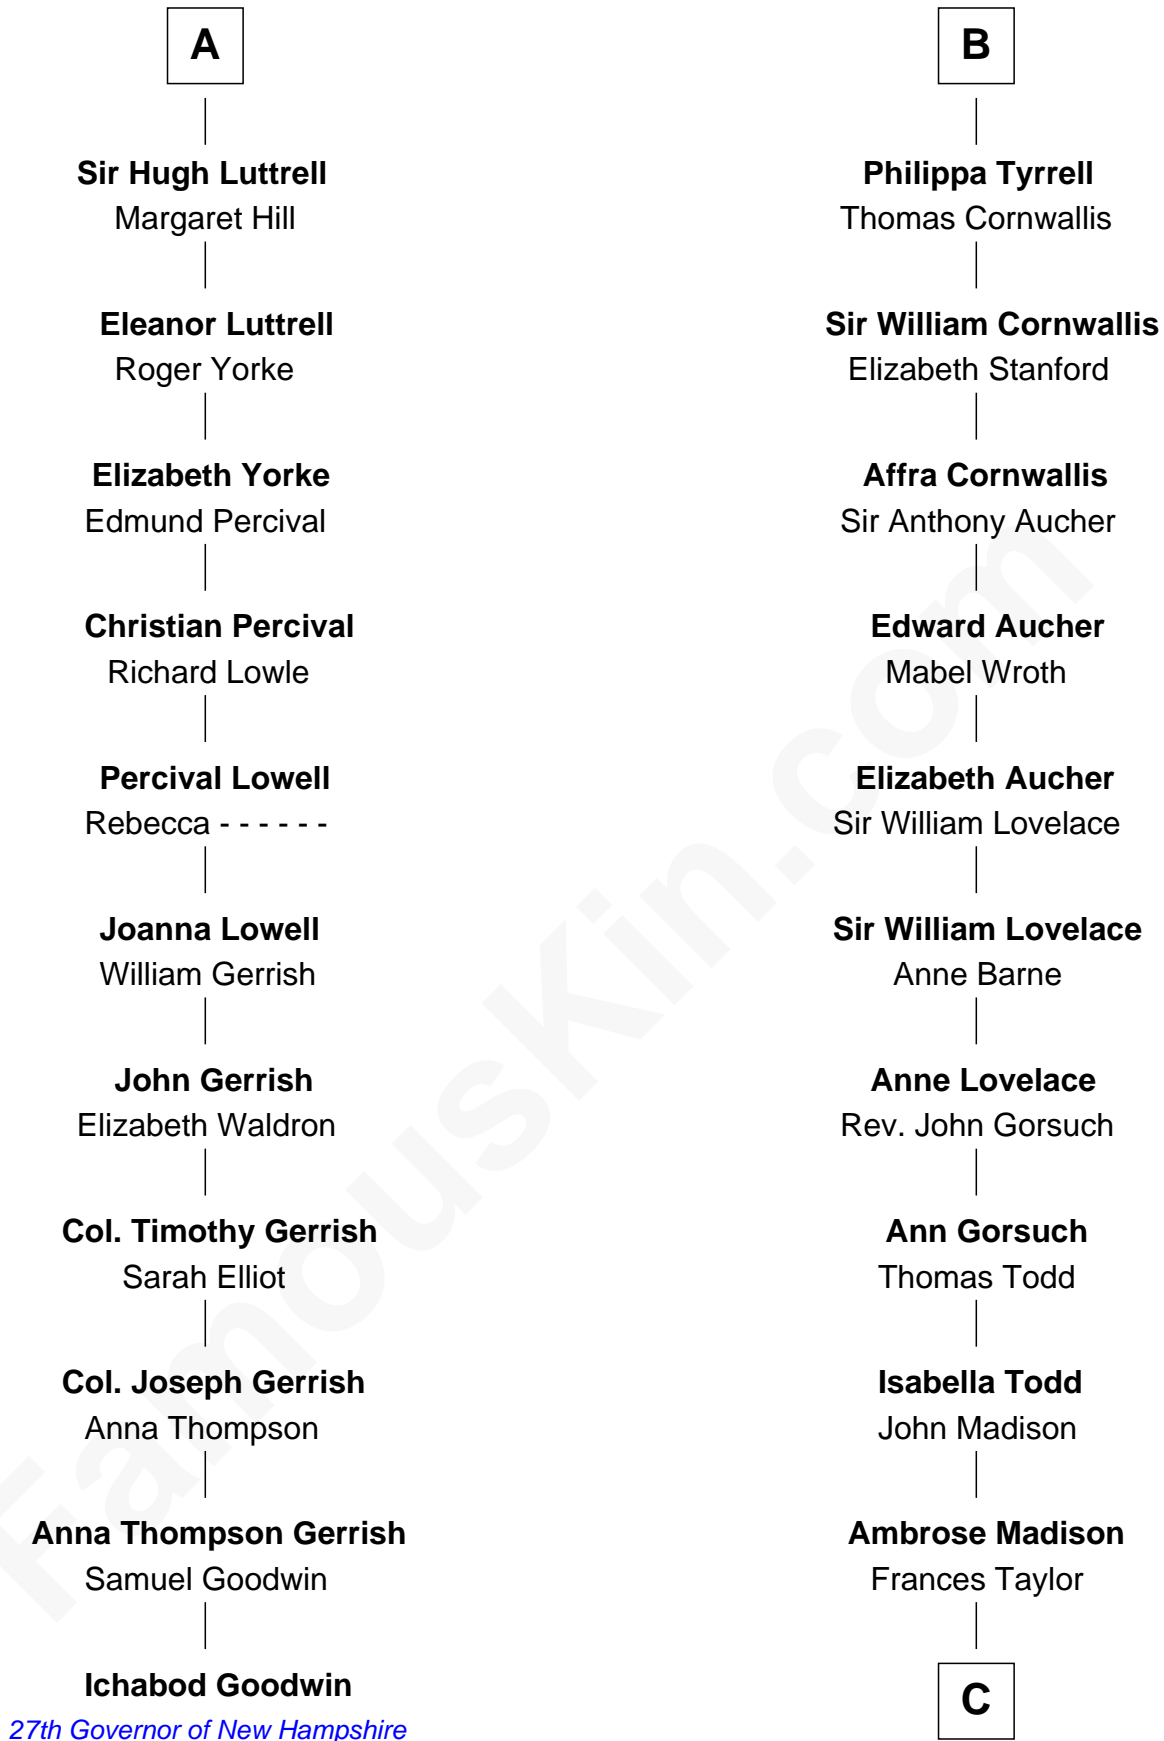

# FamousKin.com Relationship Chart of

**Ichabod Goodwin**

*27th Governor of New Hampshire*

17th cousin 1 time removed of

**James Madison**

*4th U.S. President*

**Sir Hugh le Despencer**

Aveline Basset

Isabella de Beauchamp

**Hugh le Despencer**

Eleanor de Clare

**Isabel le Despencer**

Richard Fitzalan

**Sir Edmund Fitzalan**

Sibyl de Montagu

**Philippe Fitzalan**

Sir Richard Sergeaux

**Philippa Sergeaux**

Sir Robert Pashley

**Anne Pashley**

Edward Tyrrell

**B**

C

**James Madison**  
Eleanor Rose Conway

**James Madison**  
*4th U.S. President*

FamousKin.com