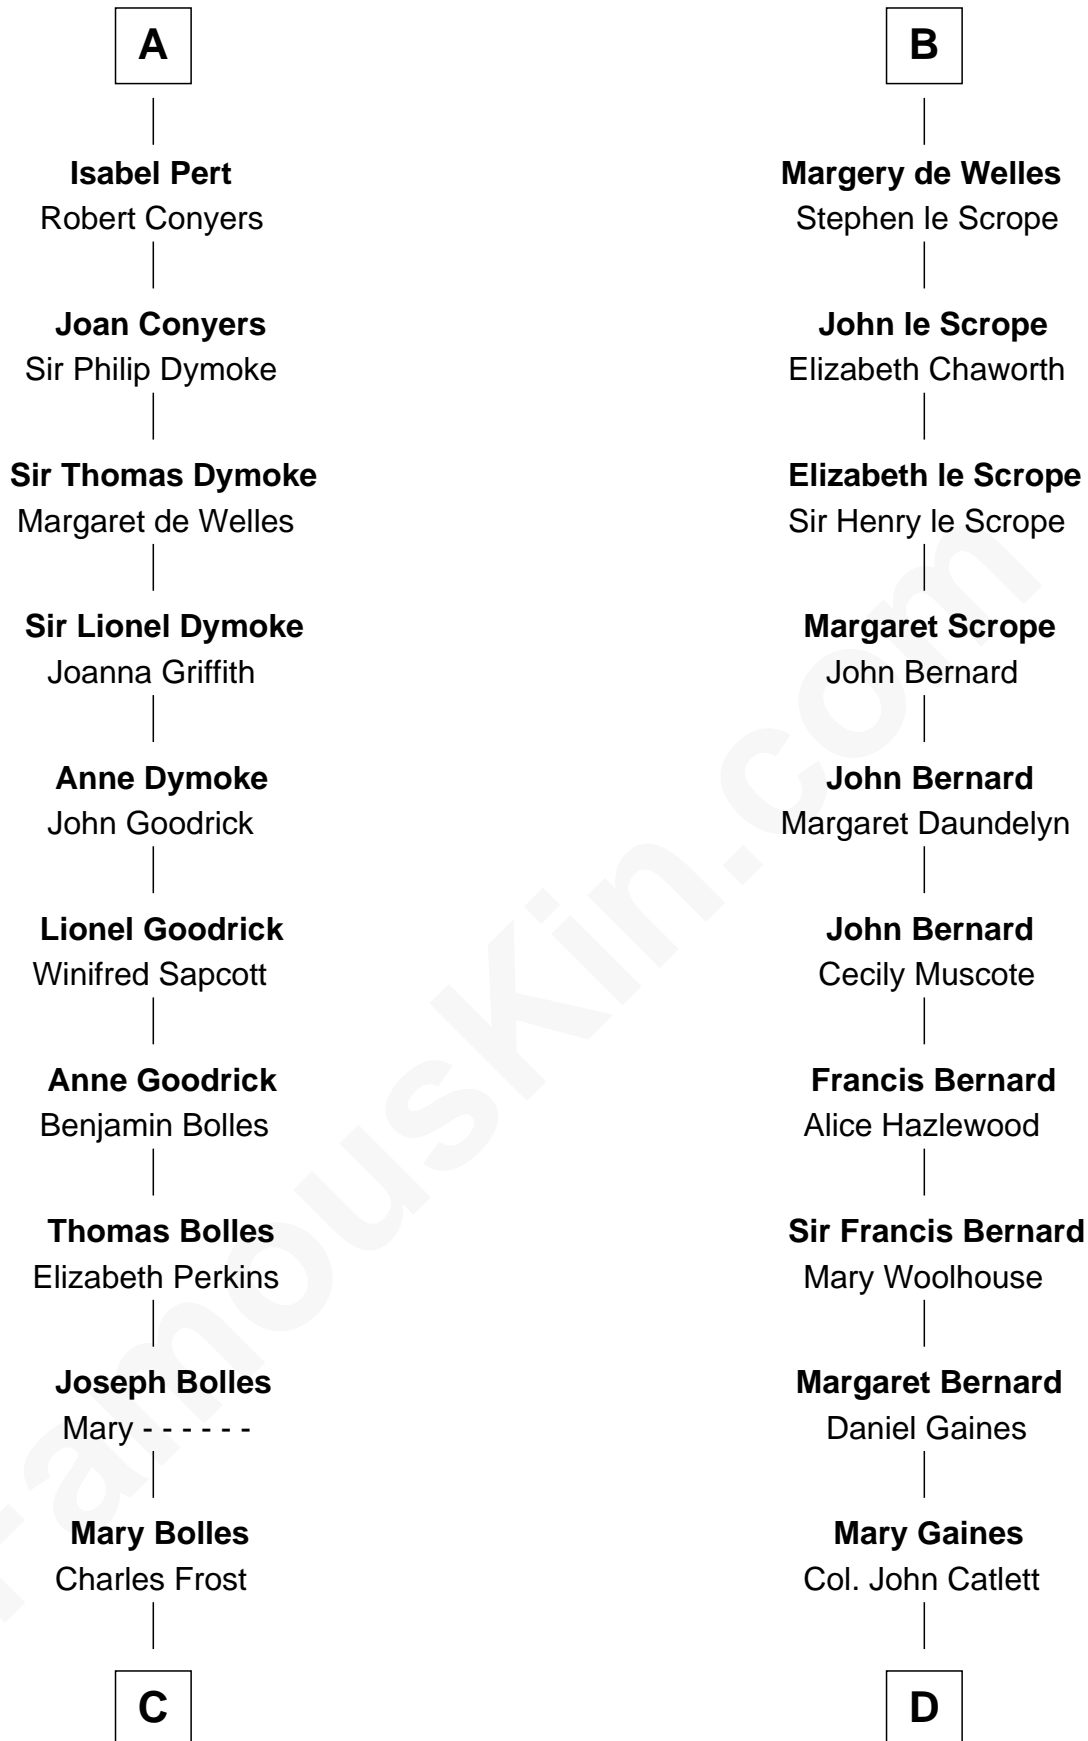

FamousKin.com Relationship Chart of

Ichabod Goodwin

27th Governor of New Hampshire

19th cousin 2 times removed of

James Madison

4th U.S. President

Richard Avenal

C

Mary Frost
John Hill

Elisha Hill
Mary Plaisted

Hannah Hill
Dominicus Goodwin

Samuel Goodwin
Anna Thompson Gerrish

Ichabod Goodwin
27th Governor of New Hampshire

D

Rebecca Catlett
Francis Conway

Eleanor Rose Conway
James Madison

James Madison
4th U.S. President

FamousKin.com