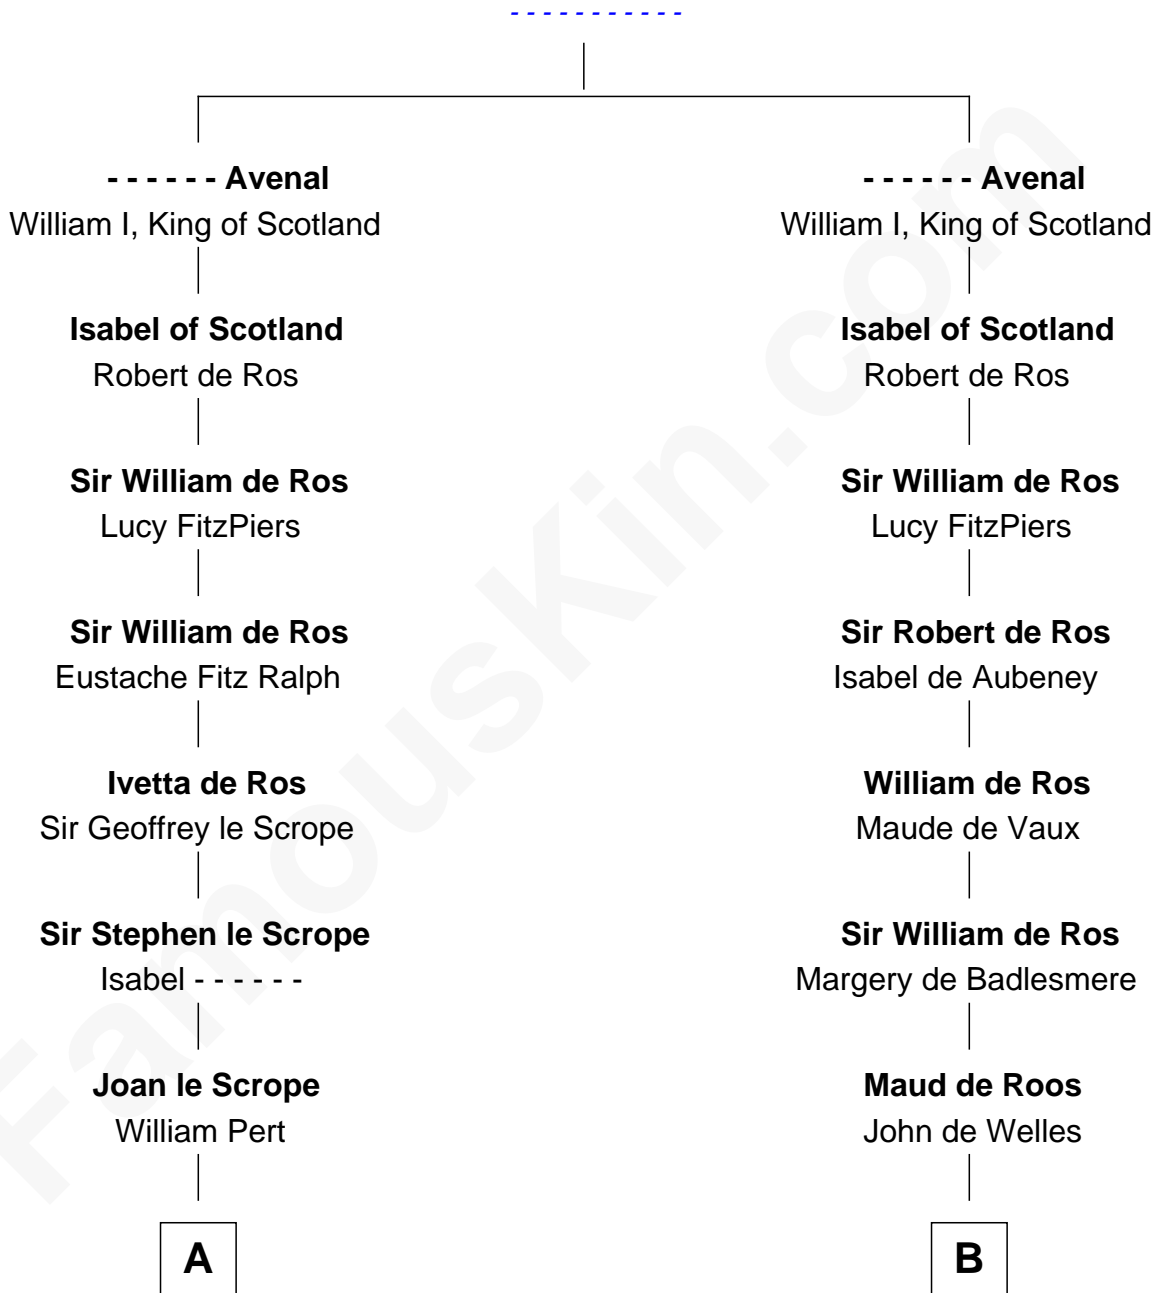

FamousKin.com Relationship Chart of

Ichabod Goodwin

27th Governor of New Hampshire

19th cousin 2 times removed of

James Madison

4th U.S. President

Richard Avenal

C

Mary Frost
John Hill

Elisha Hill
Mary Plaisted

Hannah Hill
Dominicus Goodwin

Samuel Goodwin
Anna Thompson Gerrish

Ichabod Goodwin
27th Governor of New Hampshire

D

Rebecca Catlett
Francis Conway

Eleanor Rose Conway
James Madison

James Madison
4th U.S. President

FamousKin.com