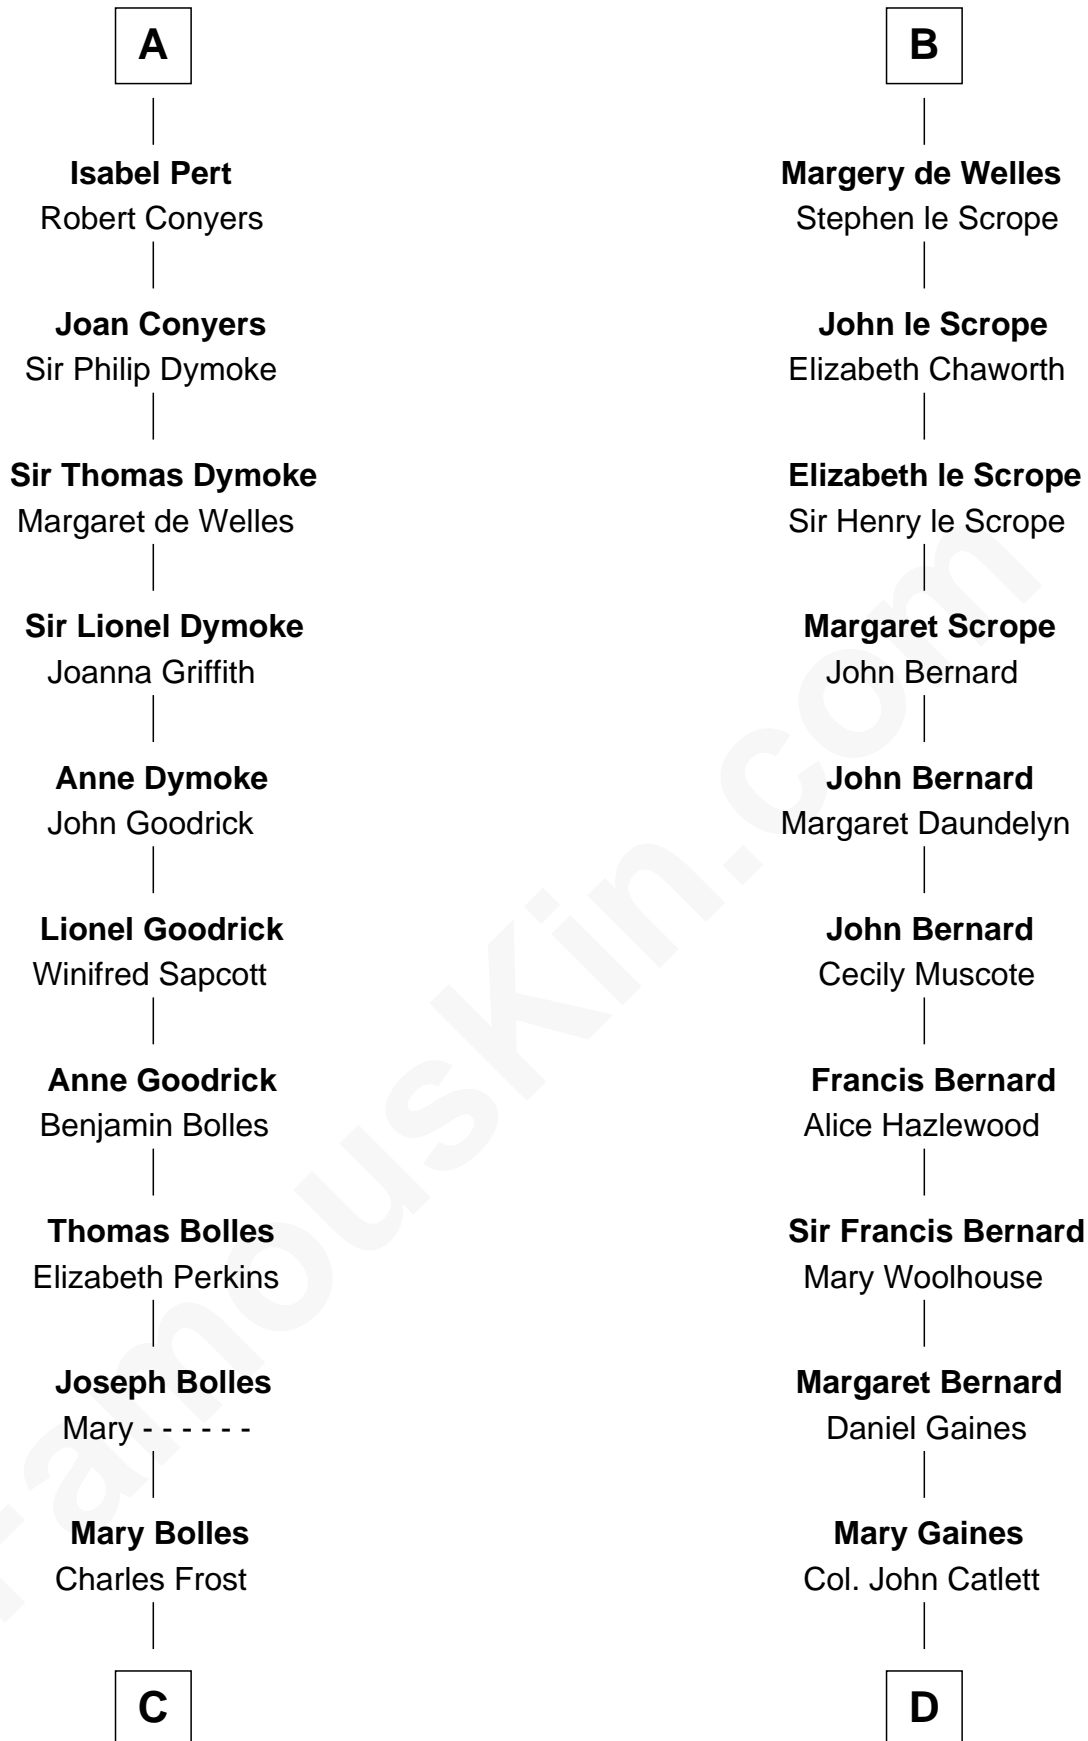

FamousKin.com Relationship Chart of

Ichabod Goodwin

27th Governor of New Hampshire

19th cousin 2 times removed of

James Madison

4th U.S. President

Robert de Ros
Sybil de Valoines

C

Mary Frost

John Hill

Elisha Hill

Mary Plaisted

Hannah Hill

Dominicus Goodwin

Samuel Goodwin

Anna Thompson Gerrish

Ichabod Goodwin

27th Governor of New Hampshire

D

Rebecca Catlett

Francis Conway

Eleanor Rose Conway

James Madison

James Madison

4th U.S. President