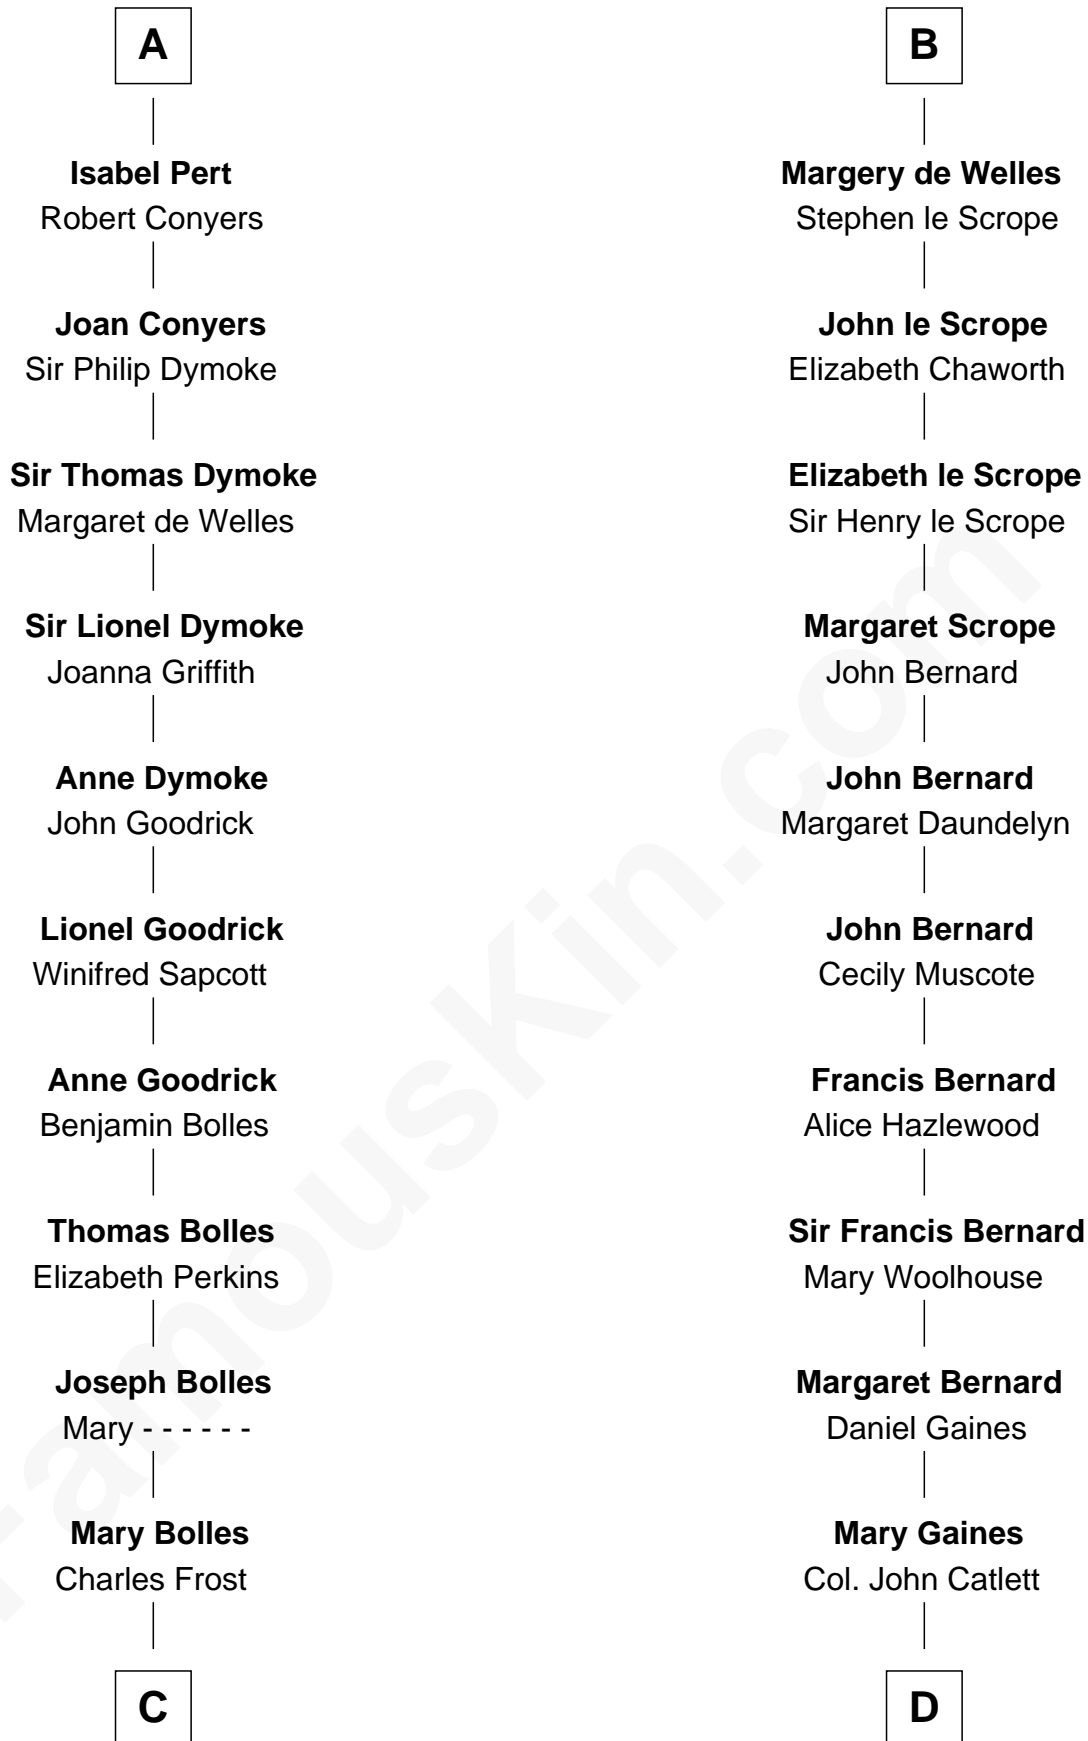

# FamousKin.com Relationship Chart of

**Ichabod Goodwin**

*27th Governor of New Hampshire*

**19th cousin 2 times removed of**

**James Madison**

*4th U.S. President*

**William Trusbut**

-----

**C**

**Mary Frost**

John Hill

**Elisha Hill**

Mary Plaisted

**Hannah Hill**

Dominicus Goodwin

**Samuel Goodwin**

Anna Thompson Gerrish

**Ichabod Goodwin**

*27th Governor of New Hampshire*

**D**

**Rebecca Catlett**

Francis Conway

**Eleanor Rose Conway**

James Madison

**James Madison**

*4th U.S. President*

FamousKin.com