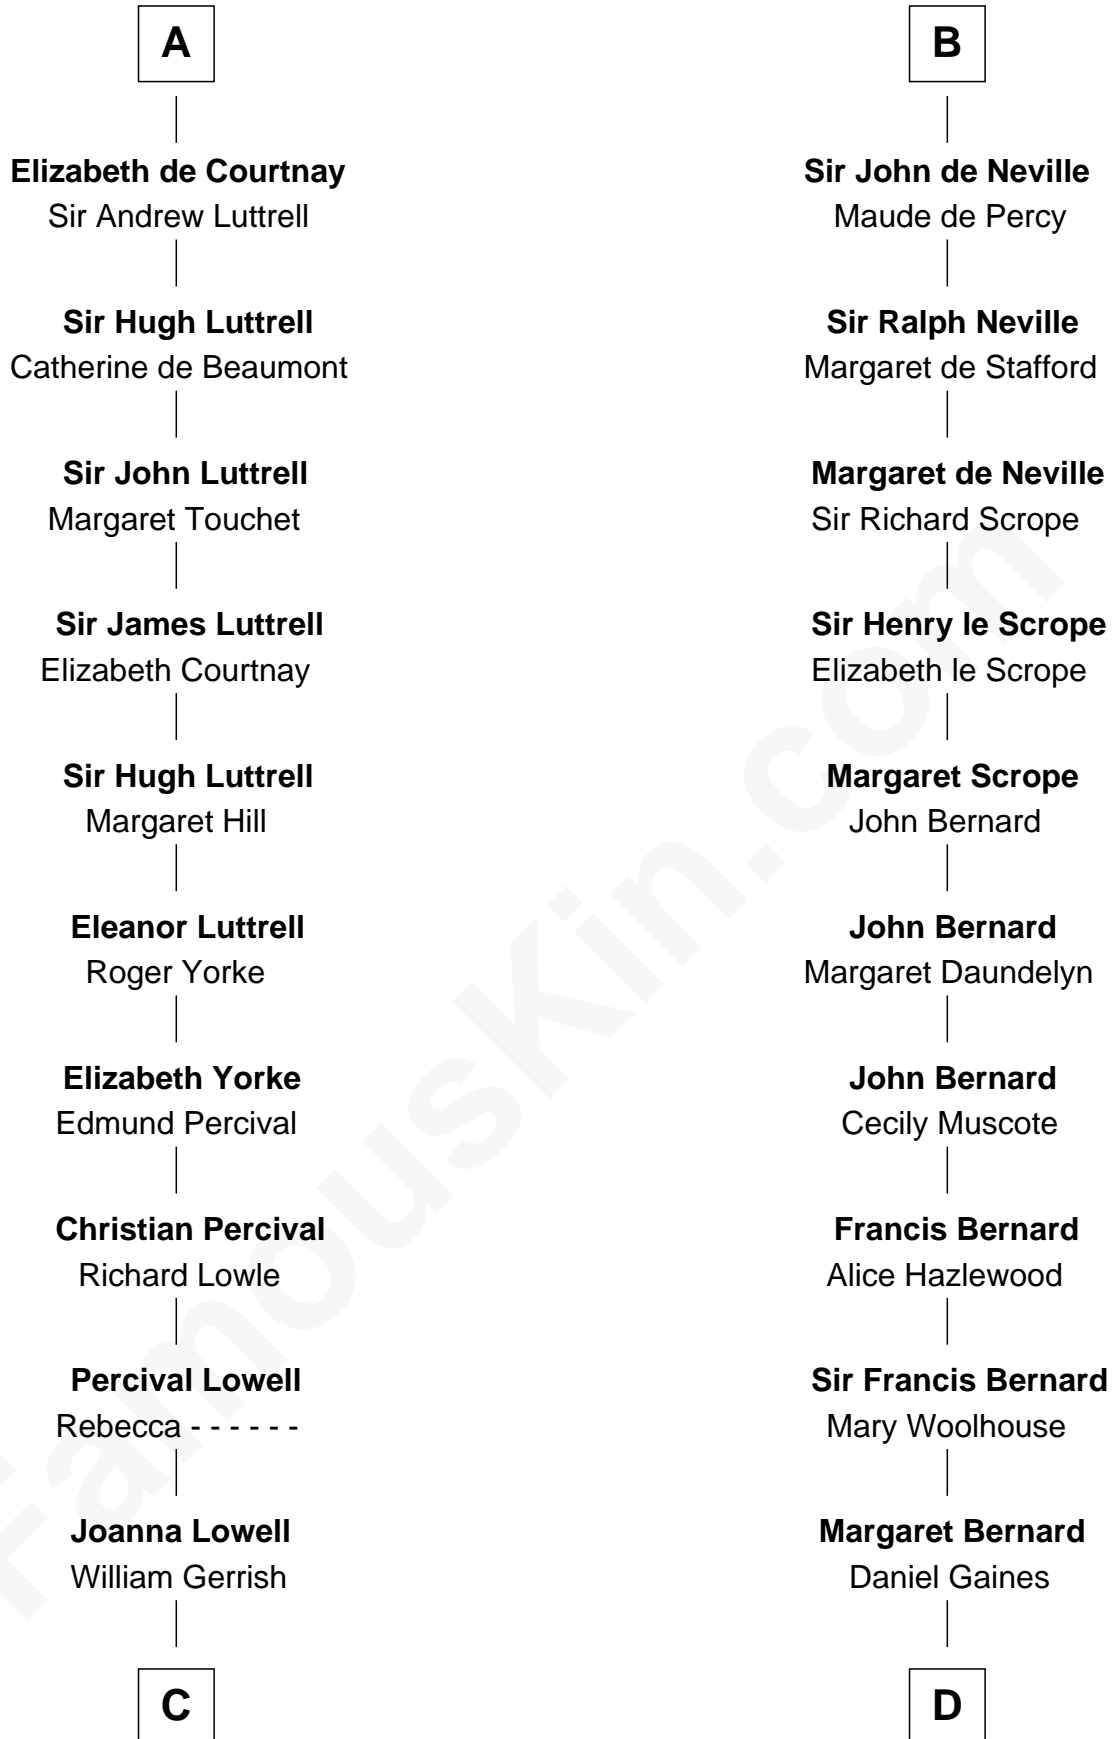

FamousKin.com Relationship Chart of

Ichabod Goodwin

27th Governor of New Hampshire

20th cousin 1 time removed of

James Madison

4th U.S. President

C

John Gerrish
Elizabeth Waldron

Col. Timothy Gerrish
Sarah Elliot

Col. Joseph Gerrish
Anna Thompson

Anna Thompson Gerrish
Samuel Goodwin

Ichabod Goodwin
27th Governor of New Hampshire

D

Mary Gaines
Col. John Catlett

Rebecca Catlett
Francis Conway

Eleanor Rose Conway
James Madison

James Madison
4th U.S. President

FamousKin.com