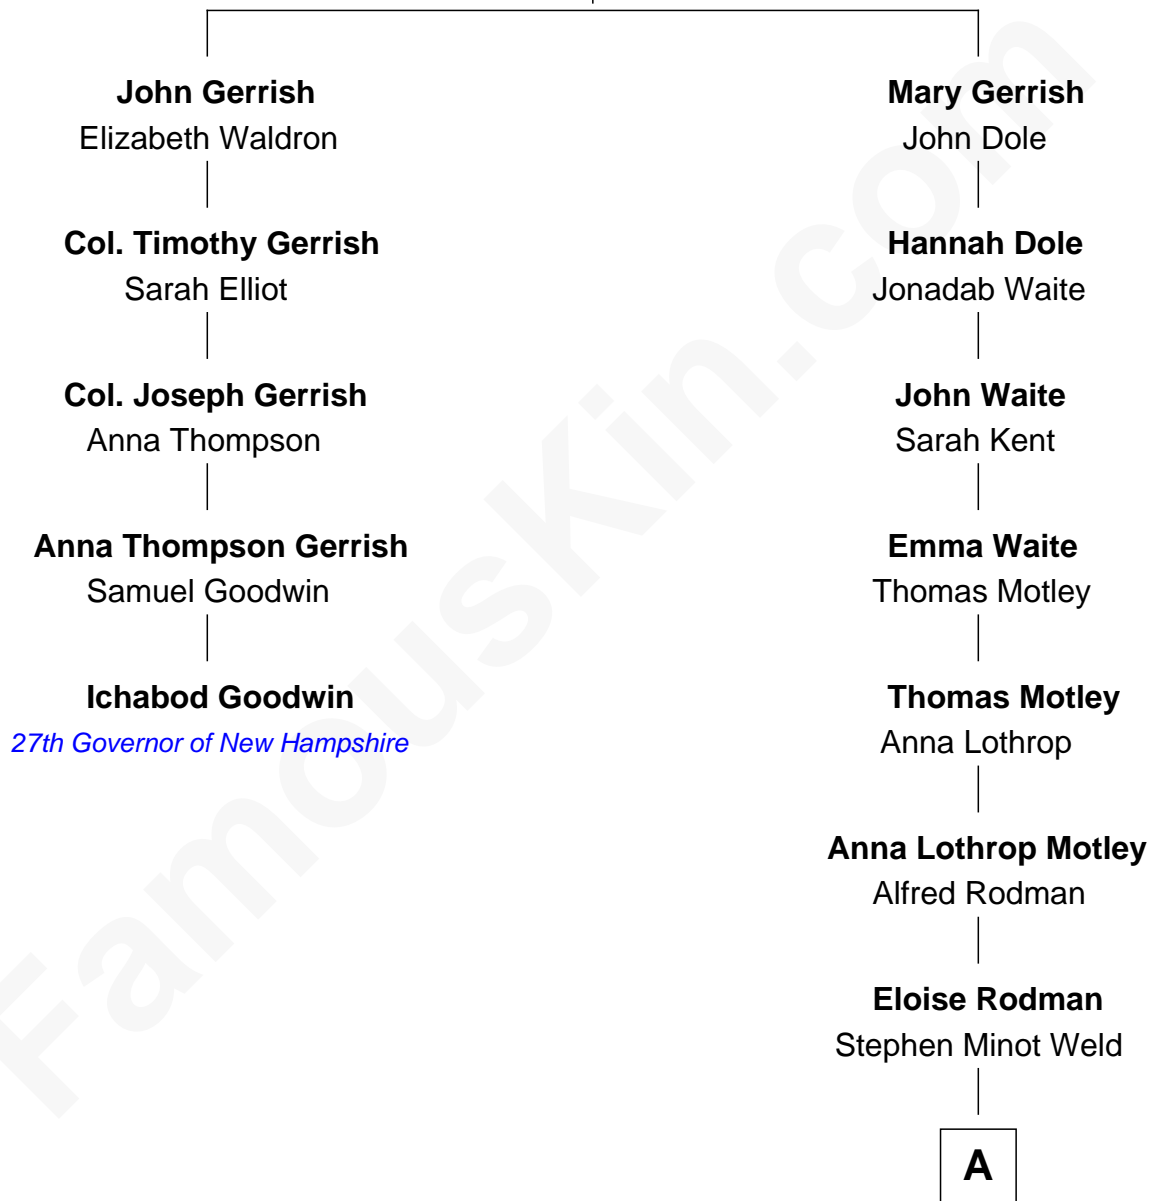

FamousKin.com Relationship Chart of

Ichabod Goodwin

27th Governor of New Hampshire

4th cousin 5 times removed of

Tuesday Weld

TV and Movie Actress

William Gerrish

Joanna Lowell

A

Edward Motley Weld

Sarah Lothrop King

Lothrop Motley Weld

Yosene Balfour Ker

Tuesday Weld

TV and Movie Actress

FamousKin.com