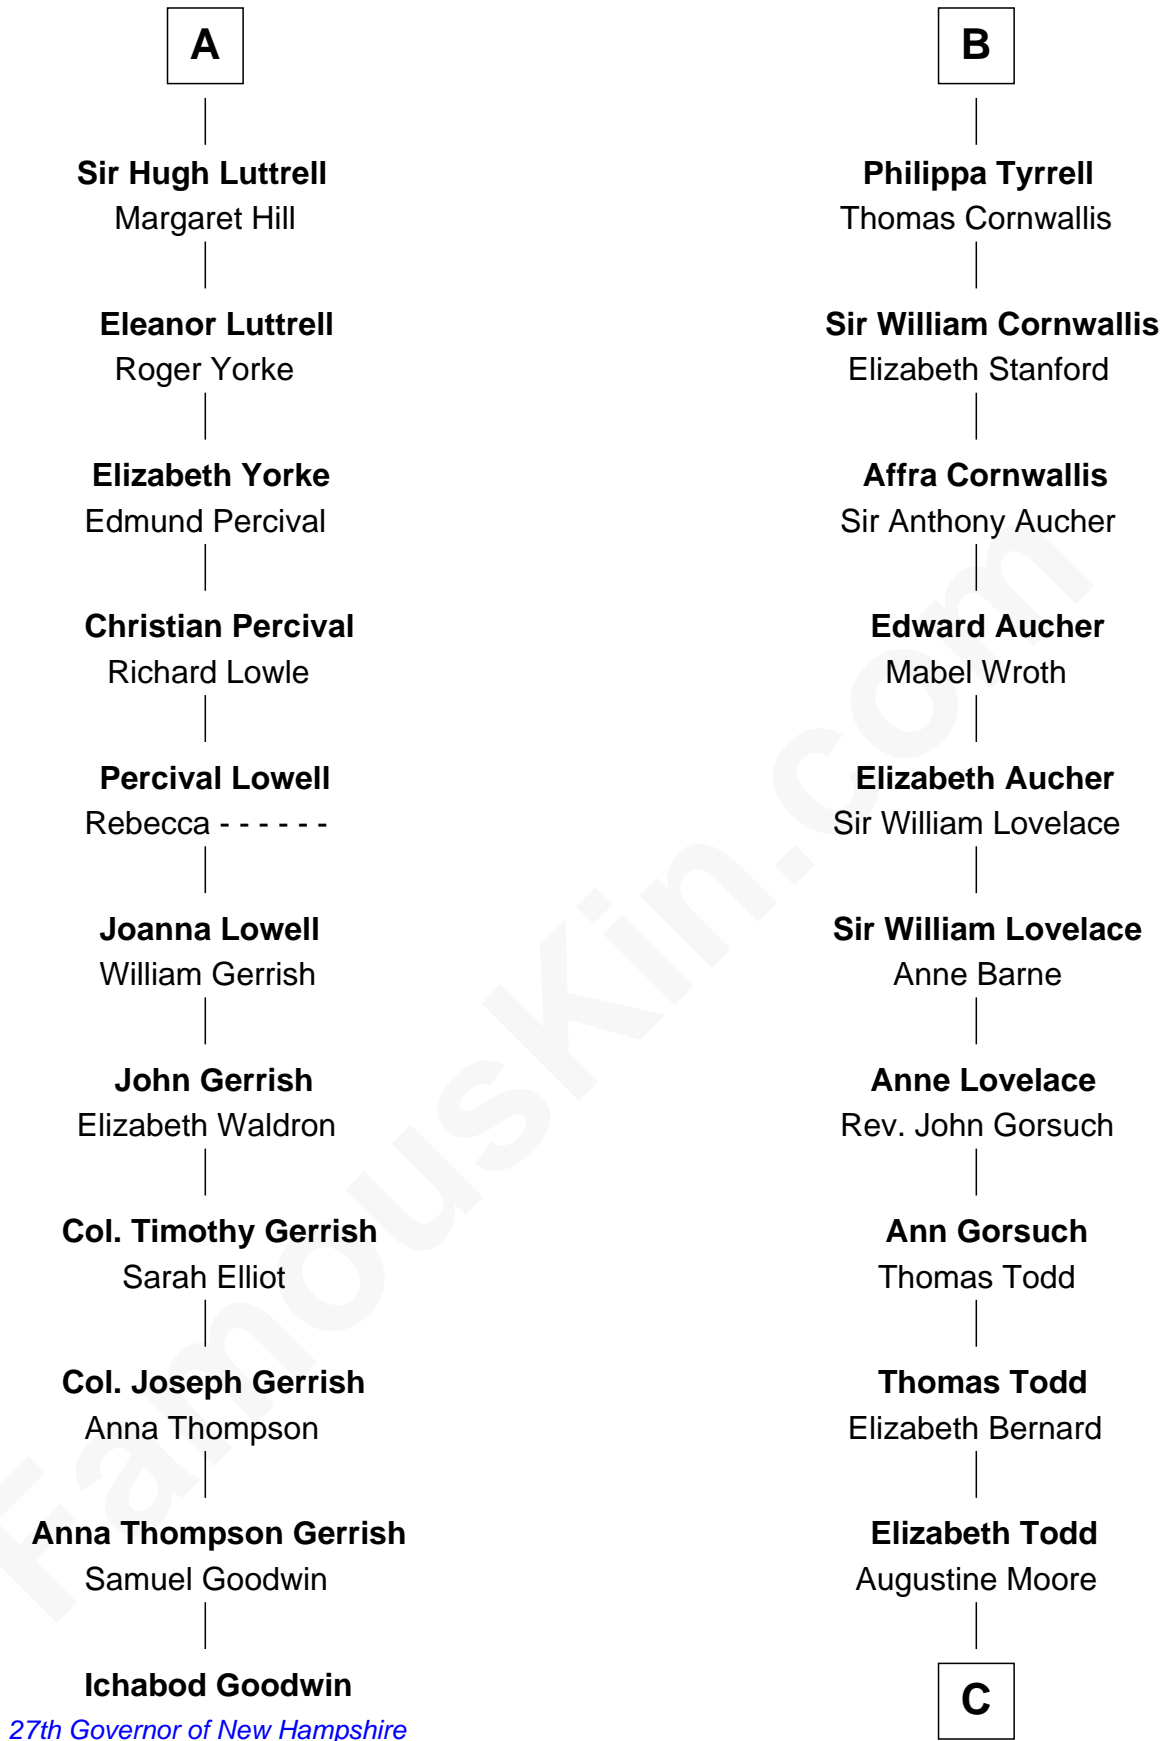

# FamousKin.com Relationship Chart of

**Ichabod Goodwin**

*27th Governor of New Hampshire*

**17th cousin 4 times removed of**

**Helen Keller**

*Author and Activist*

**Sir Hugh le Despencer**

Aveline Basset

**C**

**Col. Bernard Moore**

Anne Catherine Spotswood

**Col. Alexander Spotswood Moore**

Elizabeth Aylett

**Mary Fairfax Moore**

David Keller

**Arthur Henley Keller**

Kate Adams

**Helen Keller**

*Author and Activist*

FamousKin.com