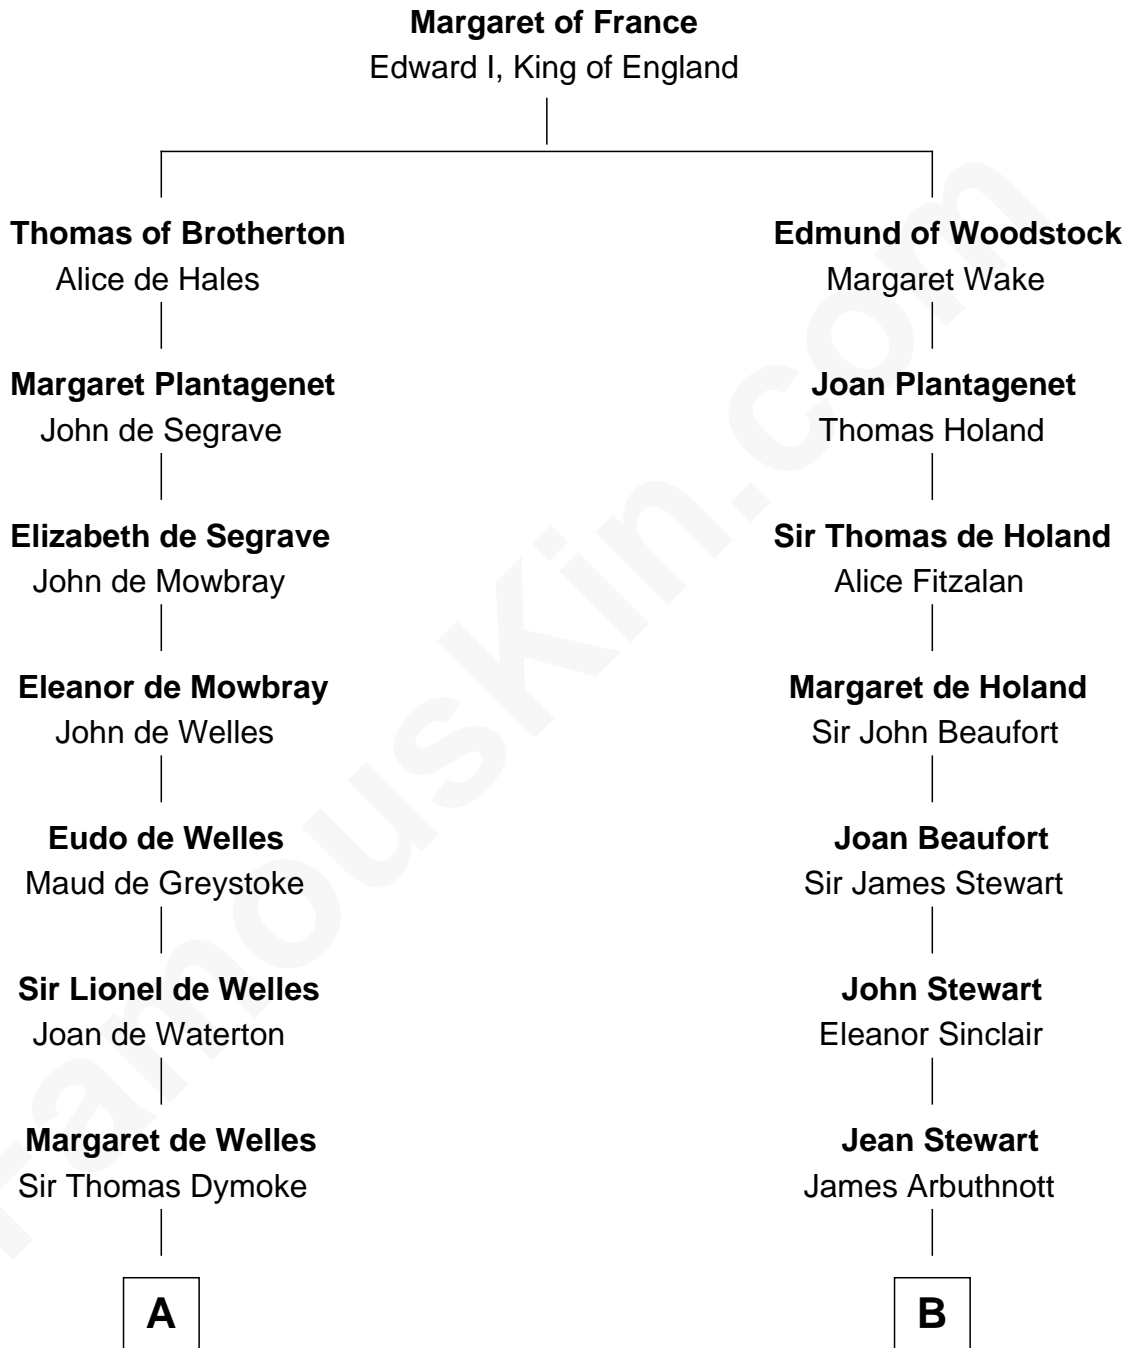

FamousKin.com Relationship Chart of

Ichabod Goodwin

27th Governor of New Hampshire

17th cousin 1 time removed of

Helen Keller

Author and Activist

C

—
Samuel Goodwin
Anna Thompson Gerrish

—
Ichabod Goodwin
27th Governor of New Hampshire

FamousKin.com