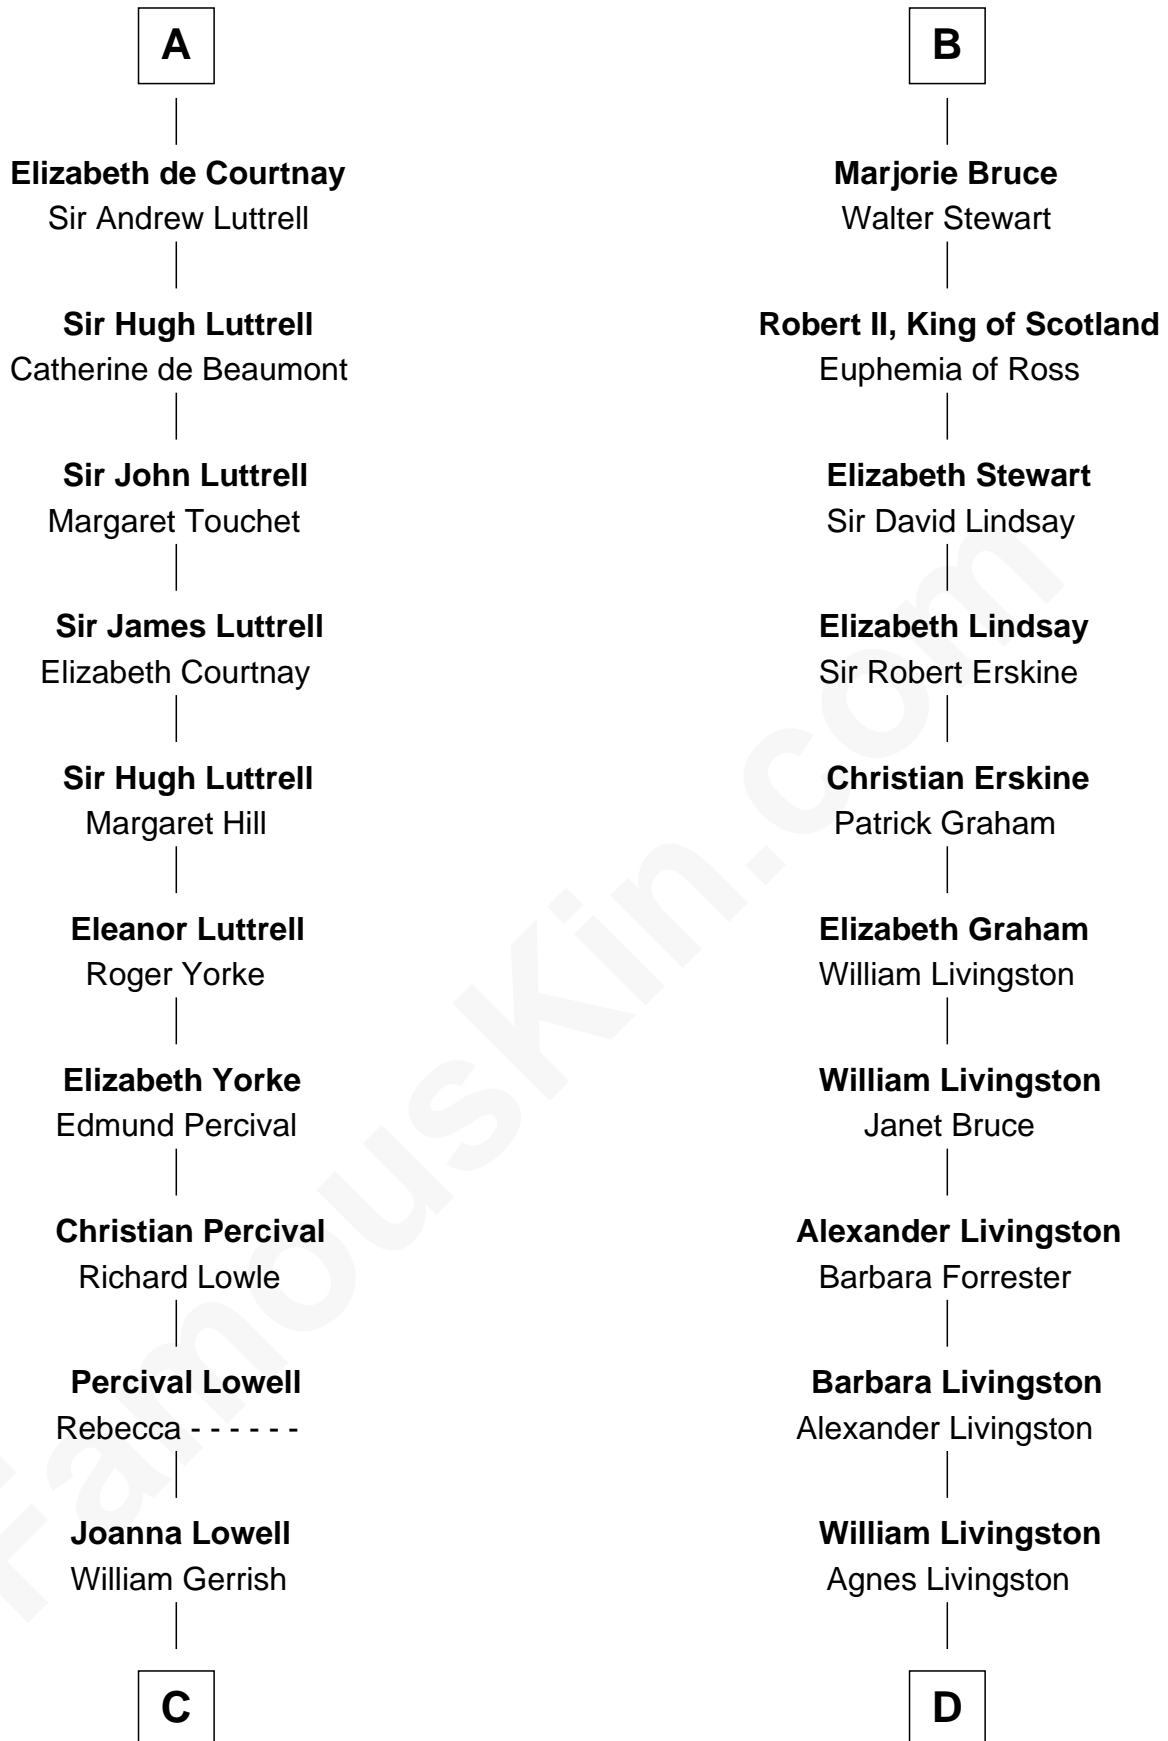

FamousKin.com Relationship Chart of

Ichabod Goodwin

27th Governor of New Hampshire

20th cousin 1 time removed of

Philip Livingston

Signer of the Declaration of Independence

C

John Gerrish
Elizabeth Waldron