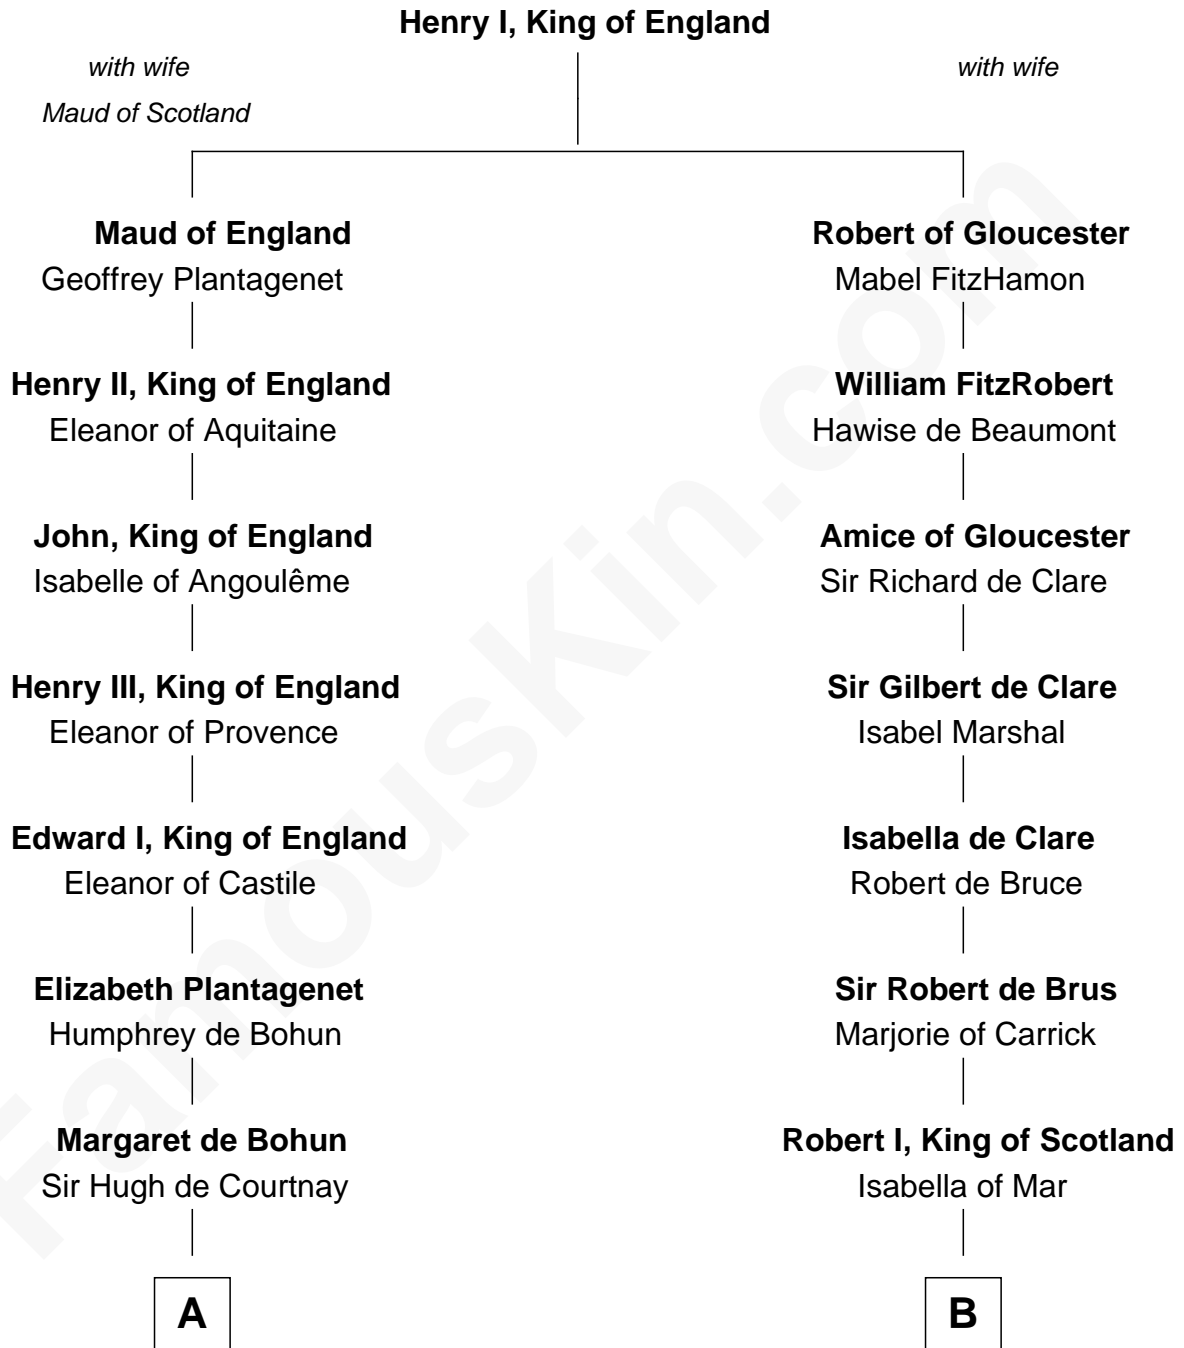

FamousKin.com Relationship Chart of

Ichabod Goodwin

27th Governor of New Hampshire

20th cousin 1 time removed of

Philip Livingston

Signer of the Declaration of Independence

C

John Gerrish
Elizabeth Waldron