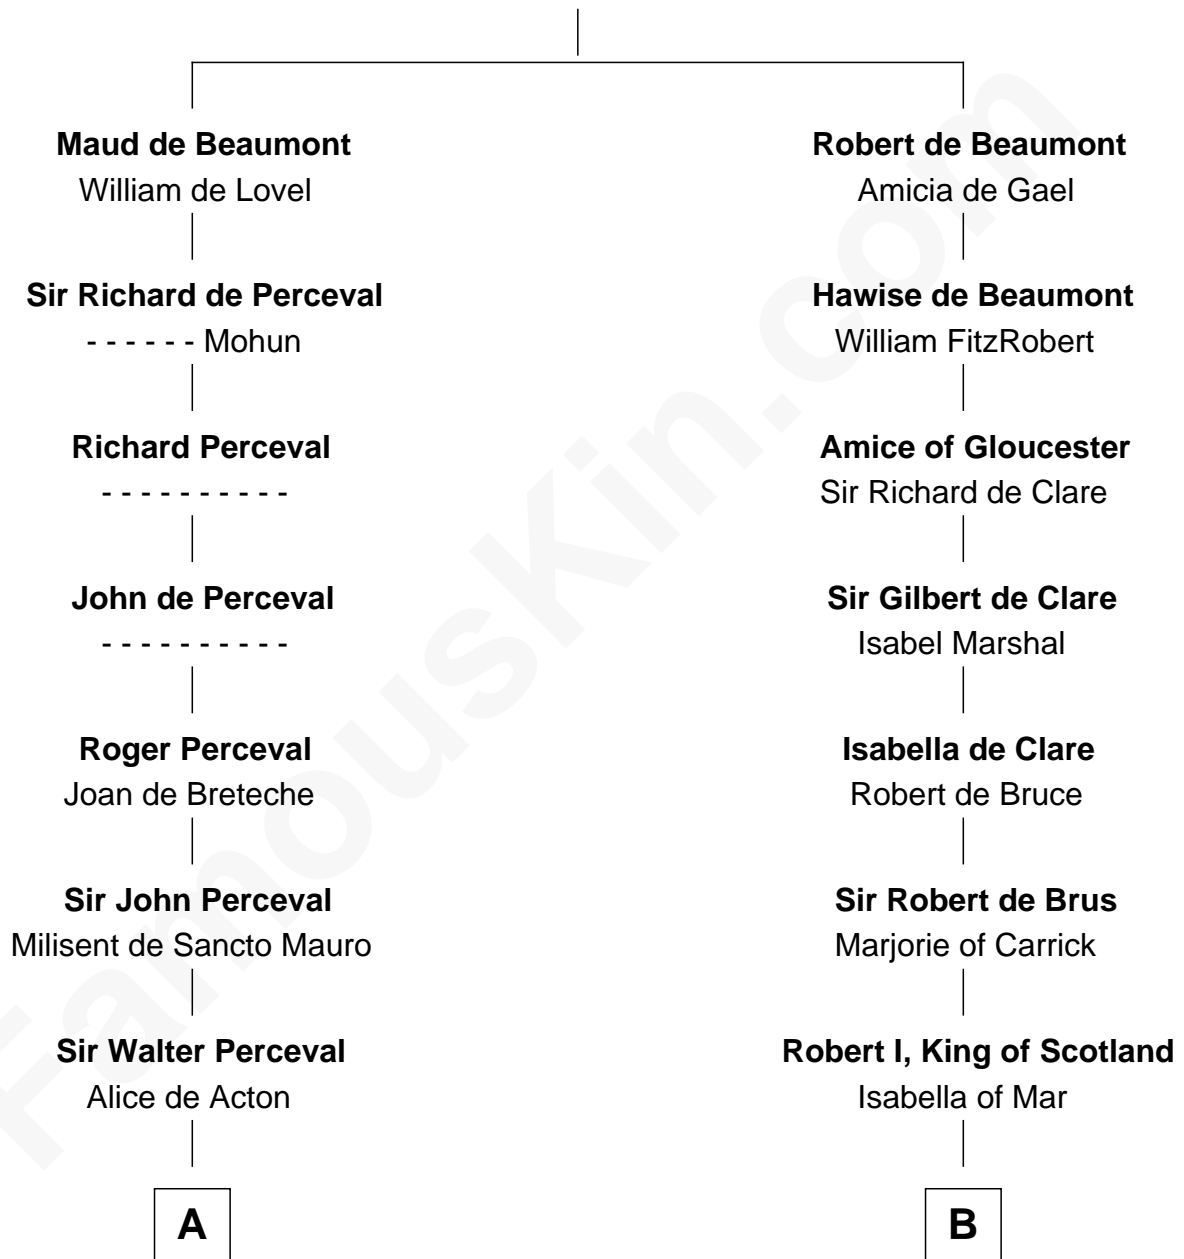

# FamousKin.com Relationship Chart of

**Ichabod Goodwin**

*27th Governor of New Hampshire*

20th cousin of

**Philip Livingston**

*Signer of the Declaration of Independence*

**Sir Robert de Beaumont**

Isabel de Vermandois

**C**

**Col. Timothy Gerrish**

Sarah Elliot

**Col. Joseph Gerrish**

Anna Thompson

**Anna Thompson Gerrish**

Samuel Goodwin

**Ichabod Goodwin**

**Philip Livingston**

*Signer of Declaration of Independence*