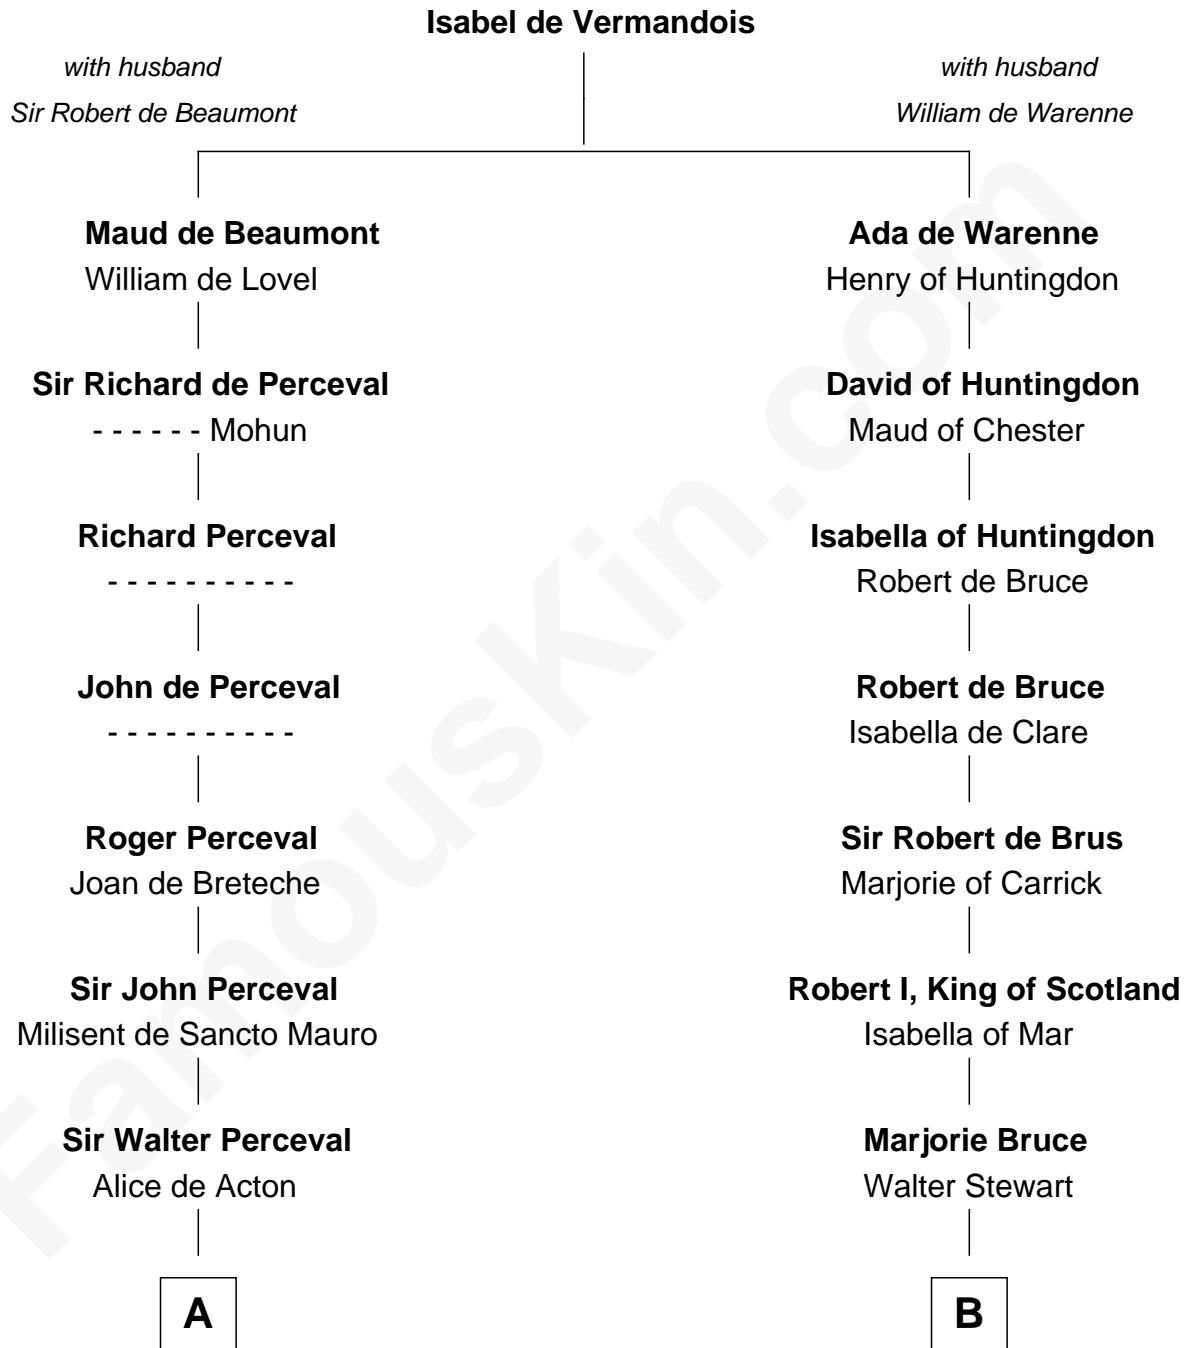

FamousKin.com Relationship Chart of

Ichabod Goodwin

27th Governor of New Hampshire

19th cousin 1 time removed of

Philip Livingston

Signer of the Declaration of Independence

C

Col. Timothy Gerrish

Sarah Elliot

Col. Joseph Gerrish

Anna Thompson

Anna Thompson Gerrish

Samuel Goodwin

Ichabod Goodwin

27th Governor of New Hampshire

D