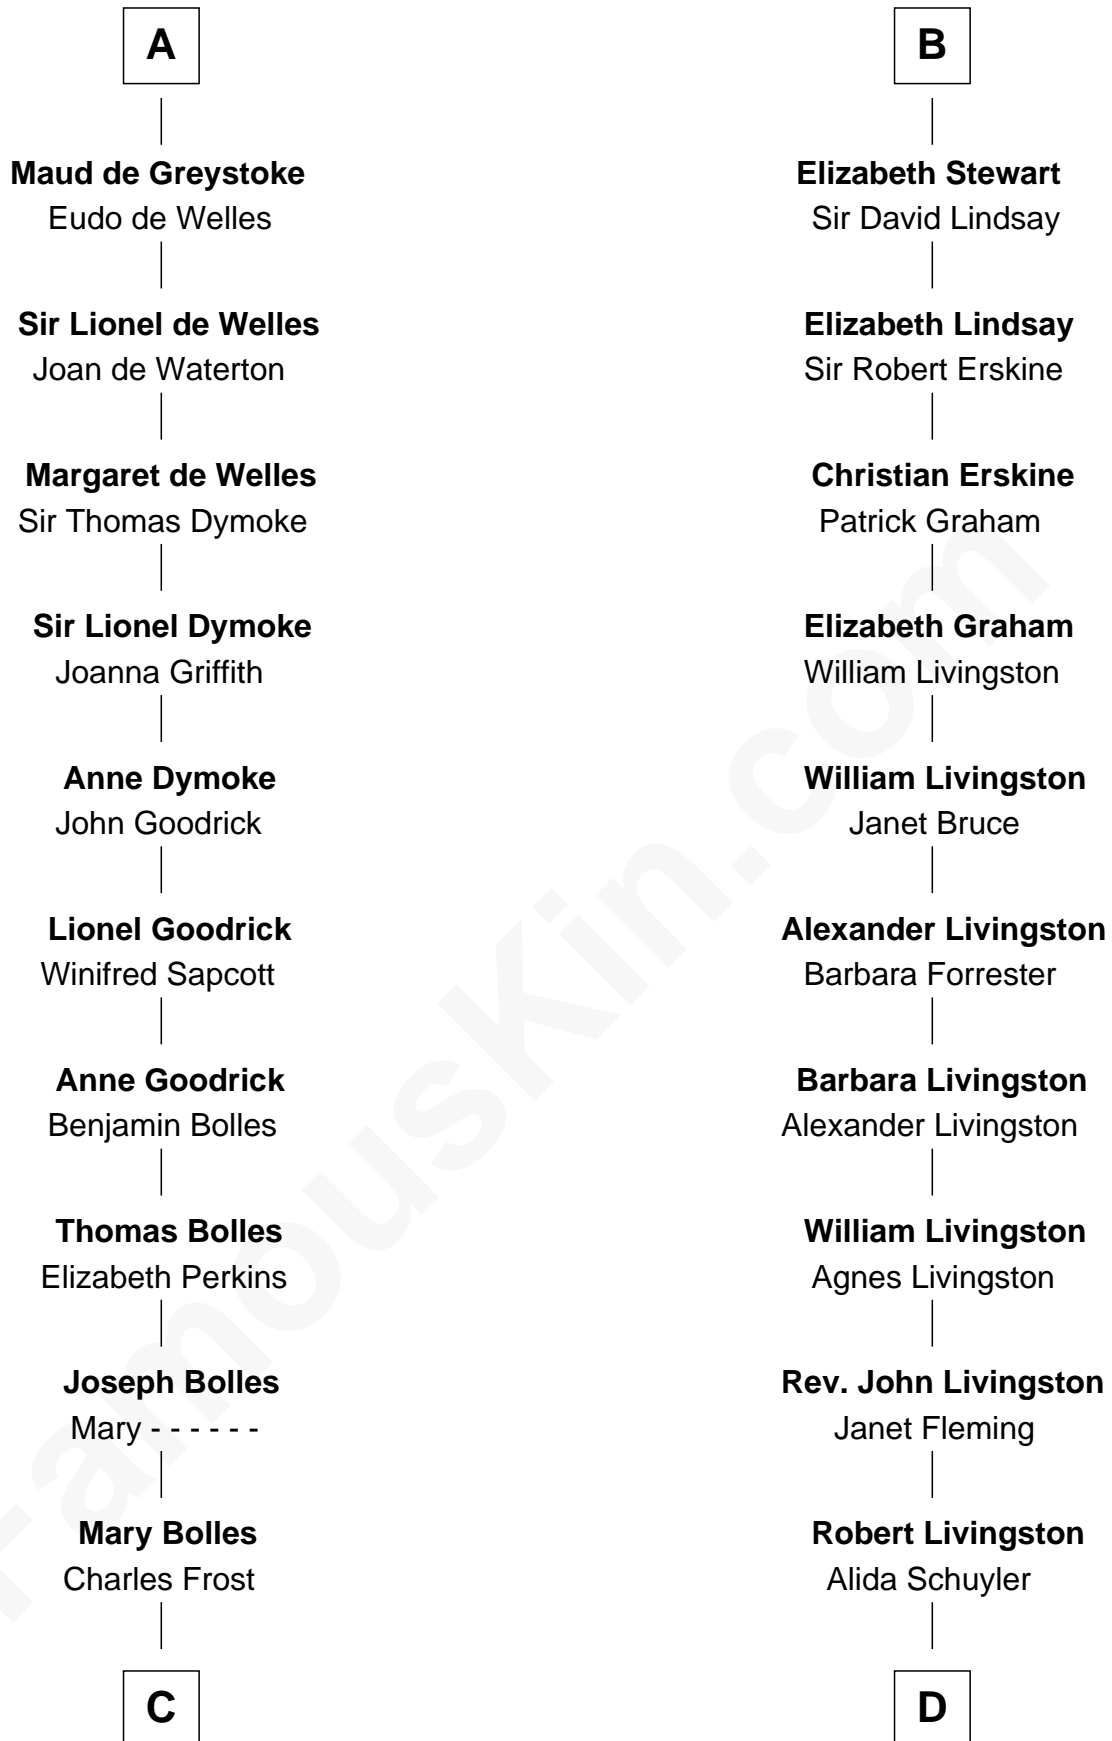

FamousKin.com

Relationship Chart of Ichabod Goodwin

27th Governor of New Hampshire

18th cousin 3 times removed of

Philip Livingston

Signer of the Declaration of Independence

C

Mary Frost
John Hill

Elisha Hill
Mary Plaisted

Hannah Hill
Dominicus Goodwin

Samuel Goodwin
Anna Thompson Gerrish

Ichabod Goodwin
27th Governor of New Hampshire

D

Philip Livingston
Catrina Van Brugh

Philip Livingston
Signer of Declaration of Independence