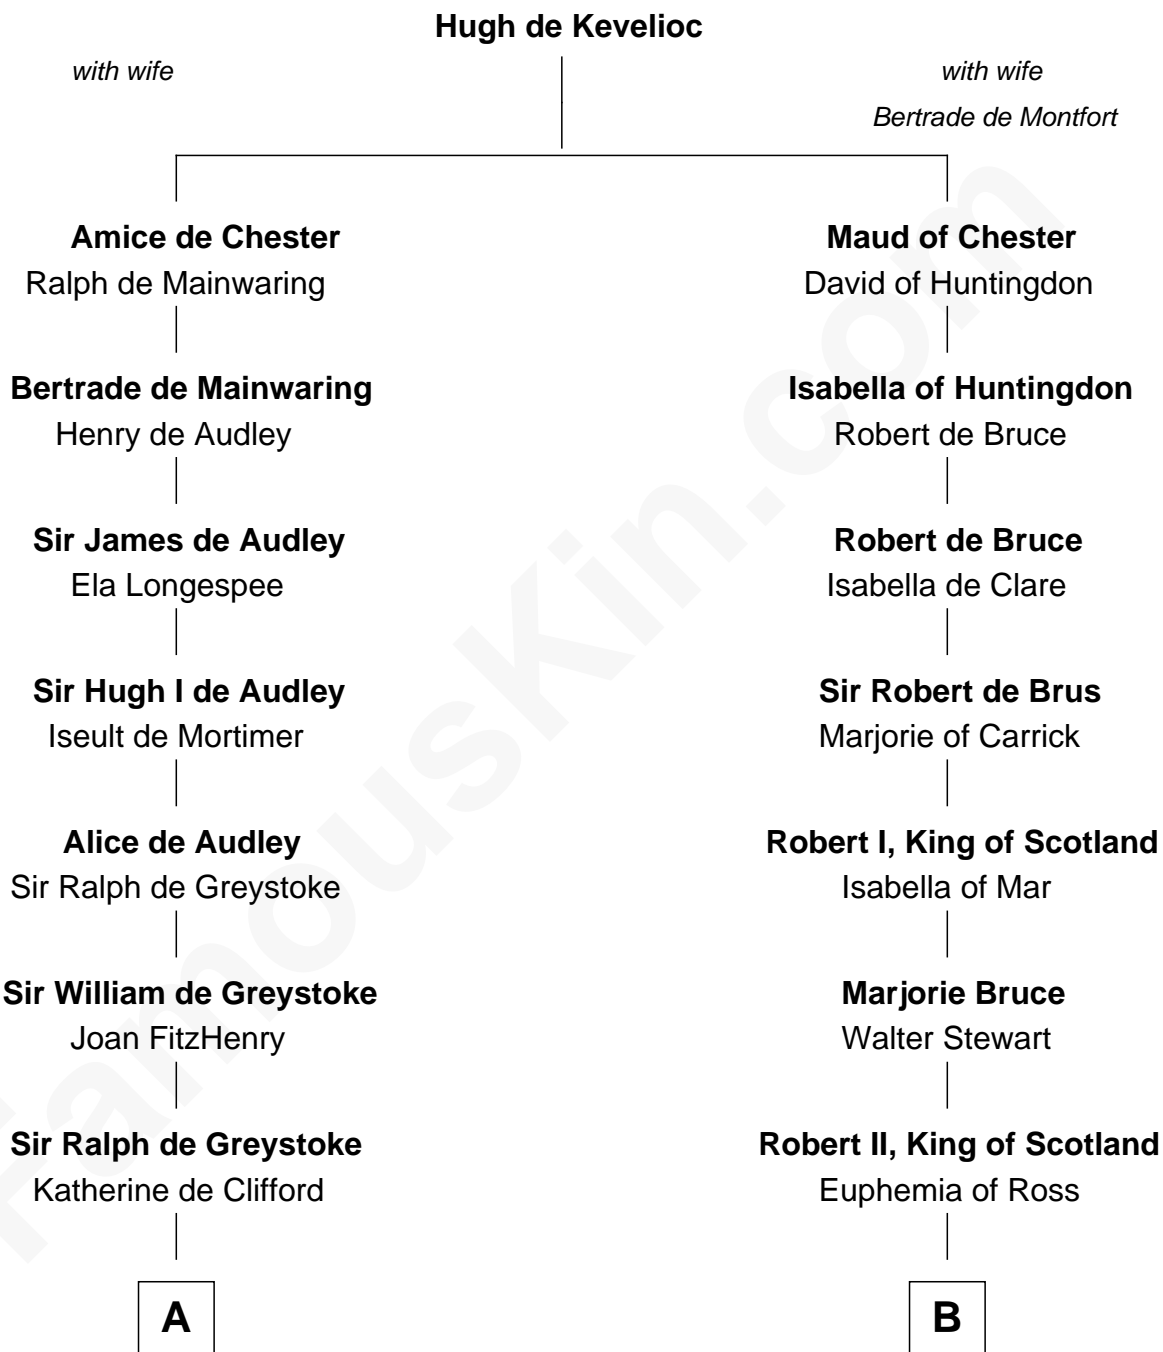

FamousKin.com

Relationship Chart of Ichabod Goodwin

27th Governor of New Hampshire

18th cousin 3 times removed of

Philip Livingston

Signer of the Declaration of Independence

C

Mary Frost
John Hill

Elisha Hill
Mary Plaisted

Hannah Hill
Dominicus Goodwin

Samuel Goodwin
Anna Thompson Gerrish

Ichabod Goodwin
27th Governor of New Hampshire

D

Philip Livingston
Catrina Van Brugh

Philip Livingston
Signer of Declaration of Independence