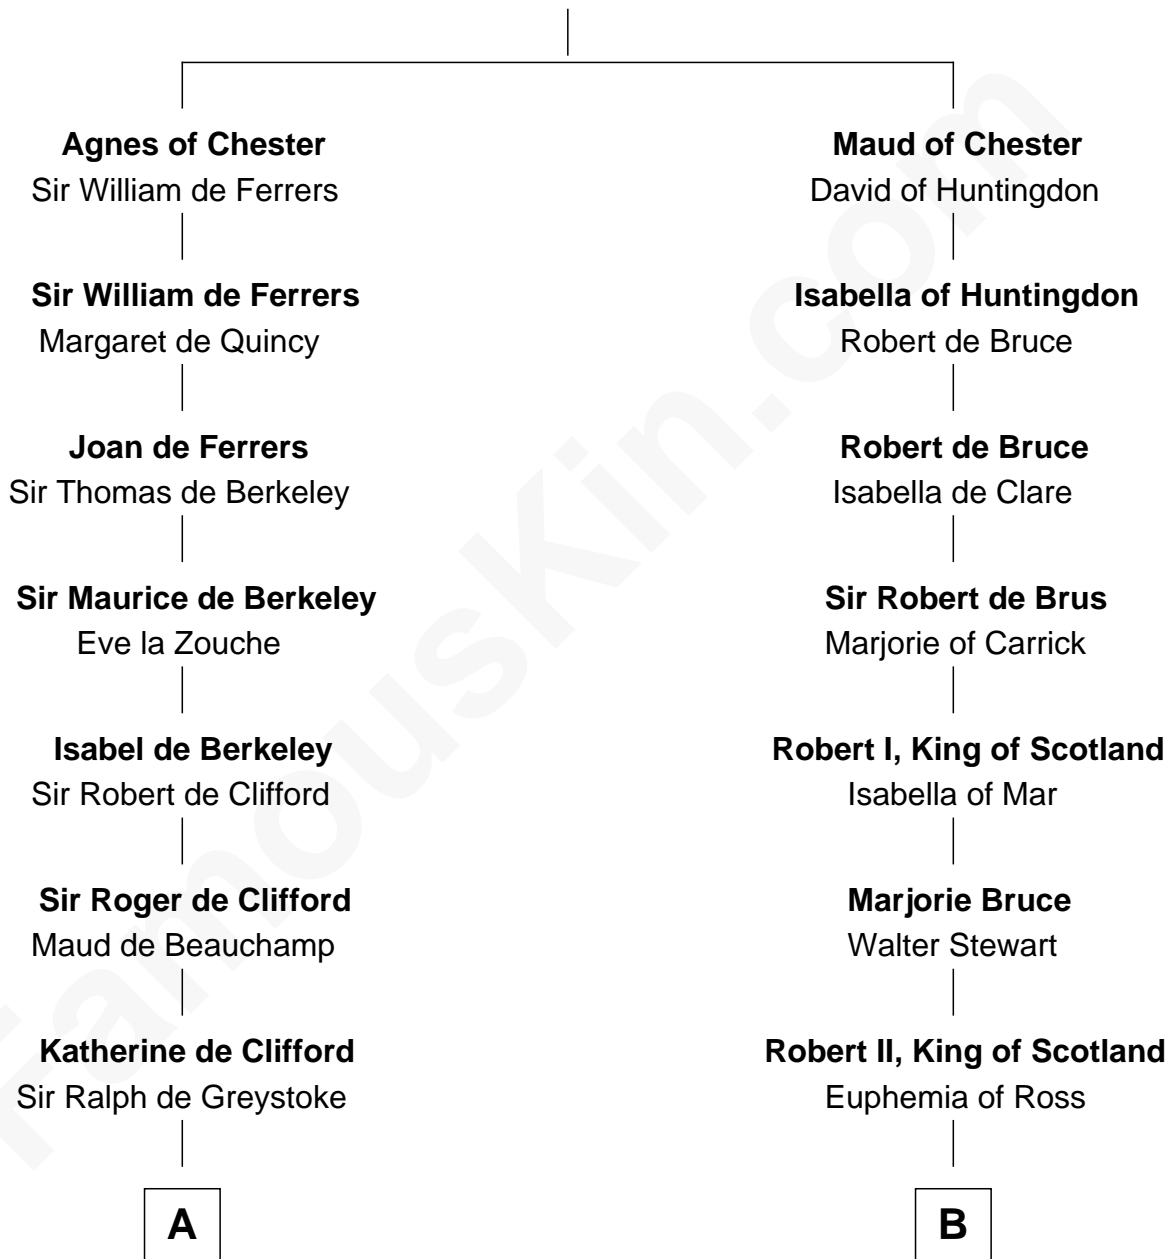

# FamousKin.com Relationship Chart of

**Ichabod Goodwin**

*27th Governor of New Hampshire*

**18th cousin 3 times removed of**

**Philip Livingston**

*Signer of the Declaration of Independence*

**Bertrade de Montfort**

Hugh de Kevelioc

**C**

**Mary Frost**  
John Hill

**Elisha Hill**  
Mary Plaisted

**Hannah Hill**  
Dominicus Goodwin

**Samuel Goodwin**  
Anna Thompson Gerrish

**Ichabod Goodwin**  
*27th Governor of New Hampshire*

**D**

**Philip Livingston**  
Catrina Van Brugh

**Philip Livingston**  
*Signer of Declaration of Independence*

FamousKin.com