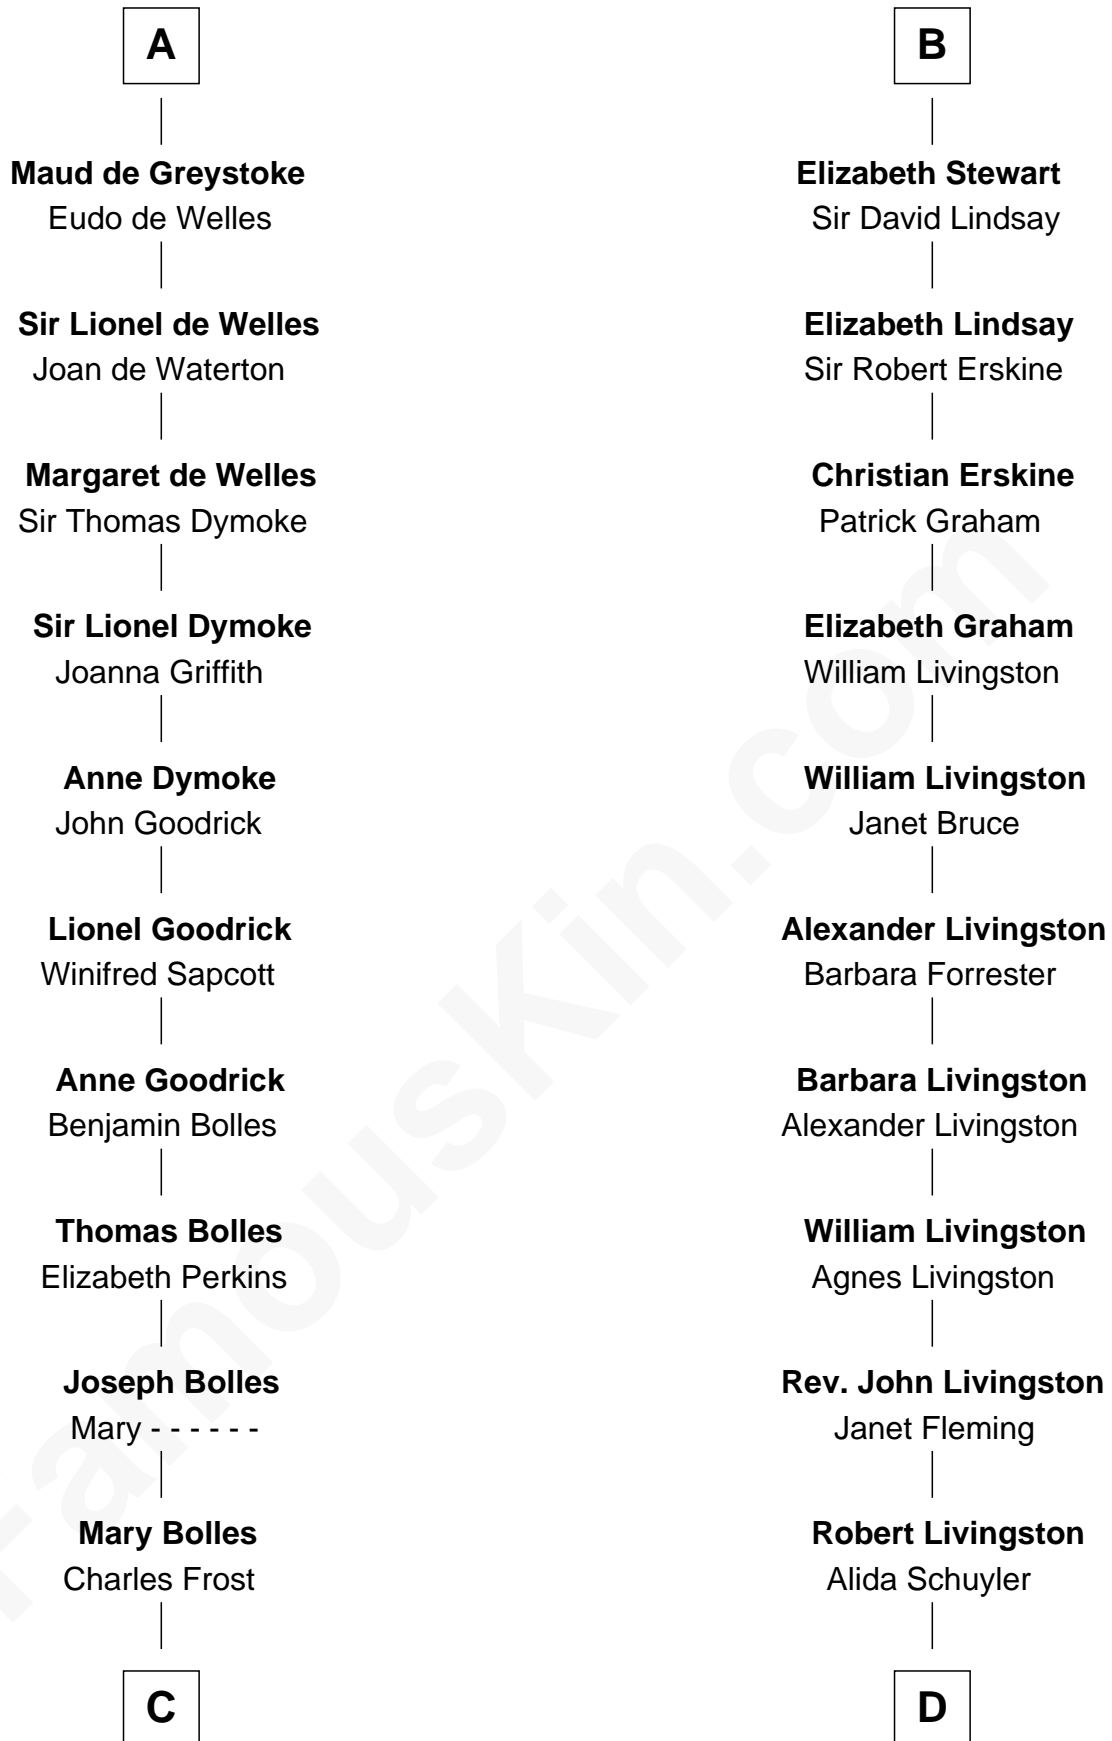

# FamousKin.com Relationship Chart of

**Ichabod Goodwin**

*27th Governor of New Hampshire*

**18th cousin 3 times removed of**

**Philip Livingston**

*Signer of the Declaration of Independence*

**Bertrade de Montfort**

Hugh de Kevelioc

**C**

**Mary Frost**  
John Hill

**Elisha Hill**  
Mary Plaisted

**Hannah Hill**  
Dominicus Goodwin

**Samuel Goodwin**  
Anna Thompson Gerrish

**Ichabod Goodwin**  
*27th Governor of New Hampshire*