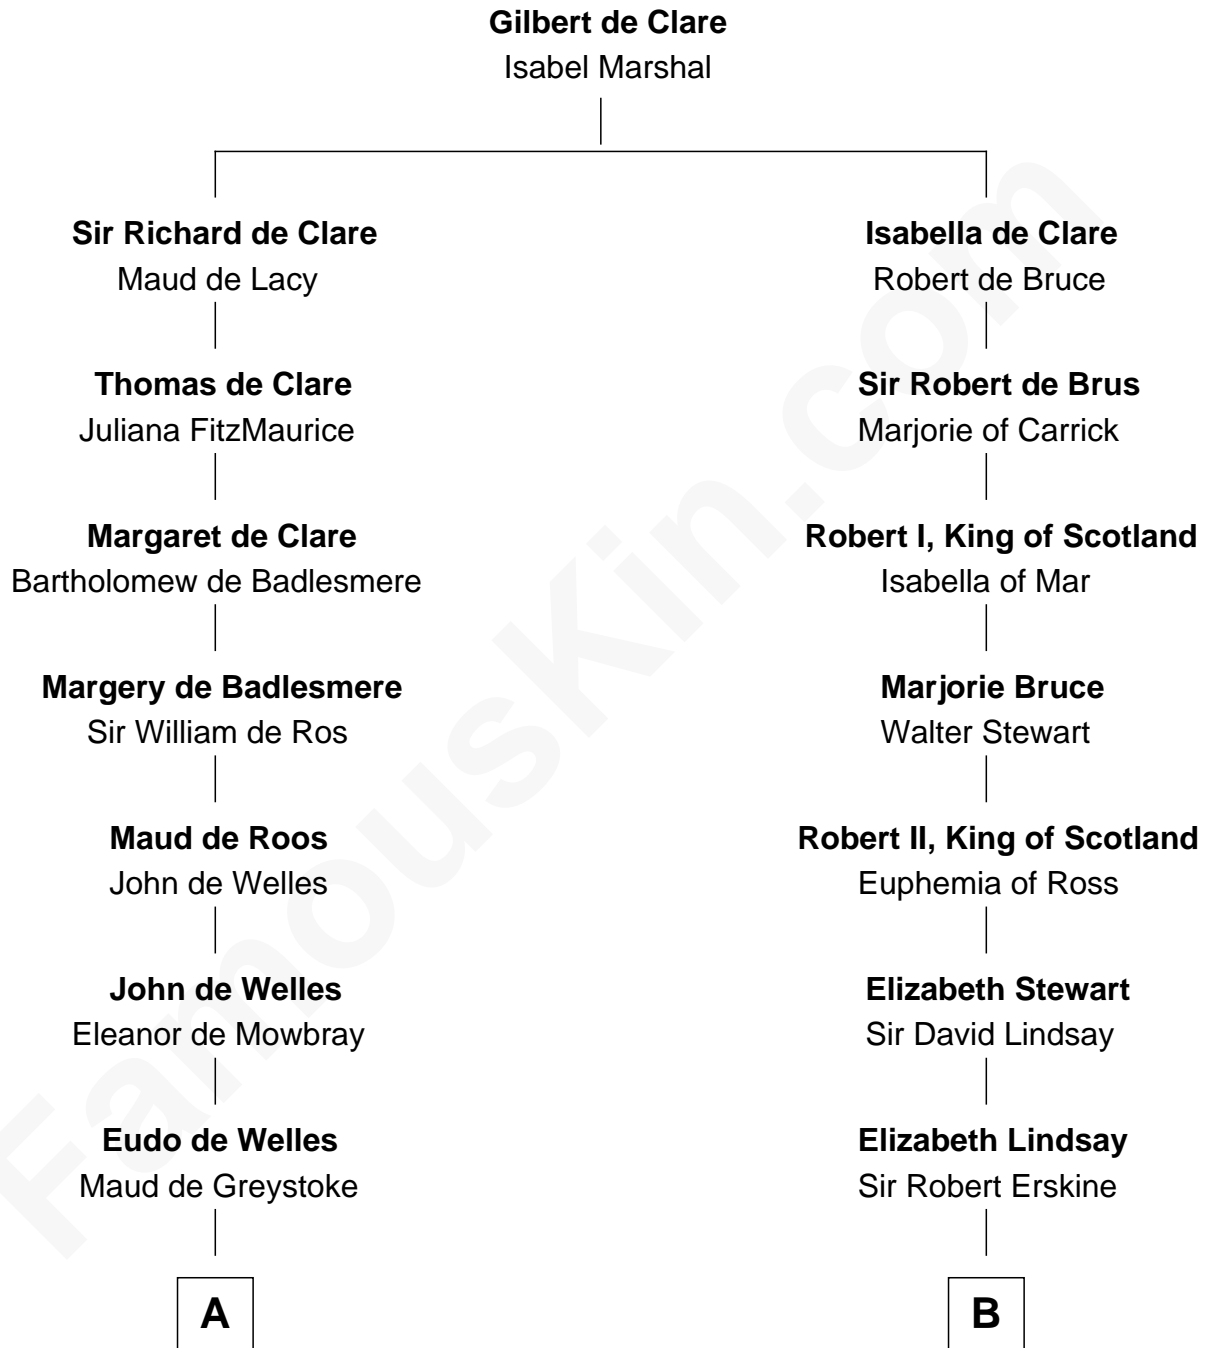

FamousKin.com Relationship Chart of

Ichabod Goodwin

27th Governor of New Hampshire

16th cousin 4 times removed of

Philip Livingston

Signer of the Declaration of Independence

C

—
Elisha Hill

Mary Plaisted

—
Hannah Hill

Dominicus Goodwin

—
Samuel Goodwin

Anna Thompson Gerrish

—
Ichabod Goodwin

27th Governor of New Hampshire