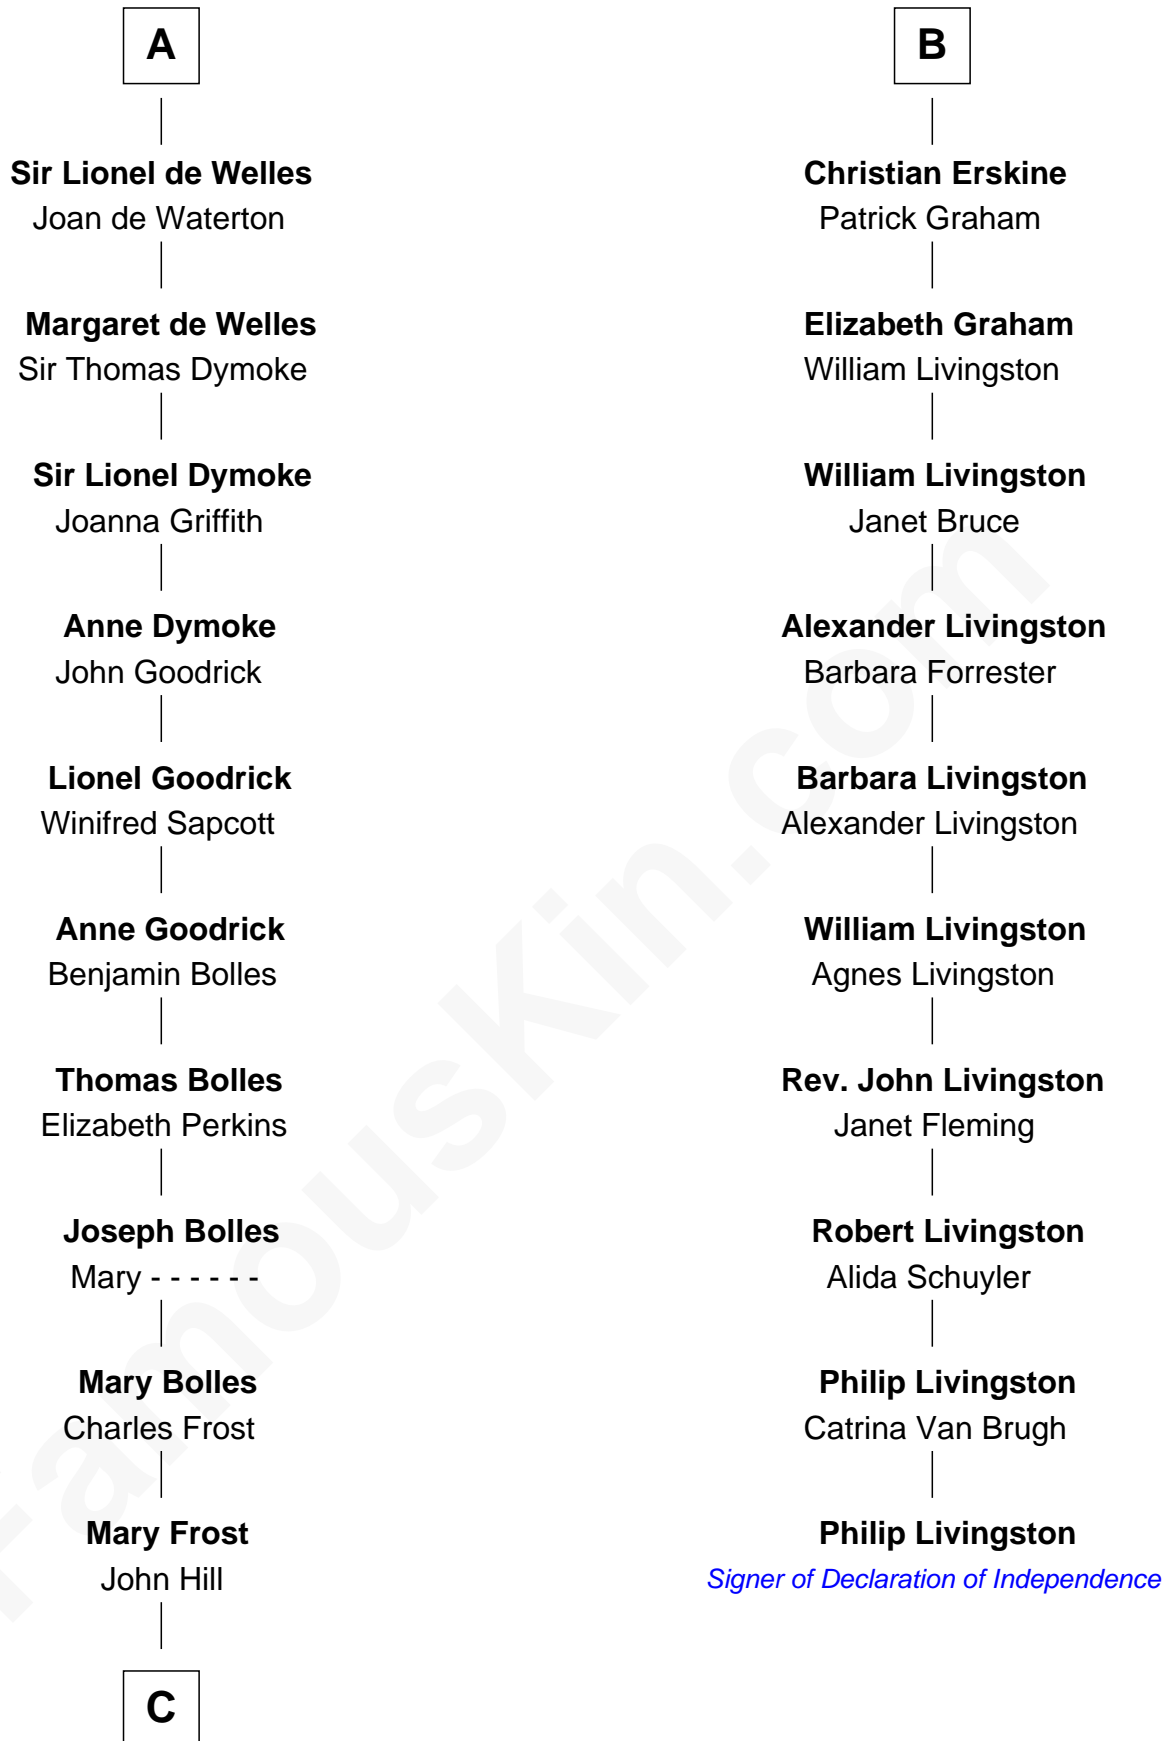

FamousKin.com Relationship Chart of

Ichabod Goodwin

27th Governor of New Hampshire

16th cousin 4 times removed of

Philip Livingston

Signer of the Declaration of Independence

C

—
Elisha Hill

Mary Plaisted

—
Hannah Hill

Dominicus Goodwin

—
Samuel Goodwin

Anna Thompson Gerrish

—
Ichabod Goodwin

27th Governor of New Hampshire