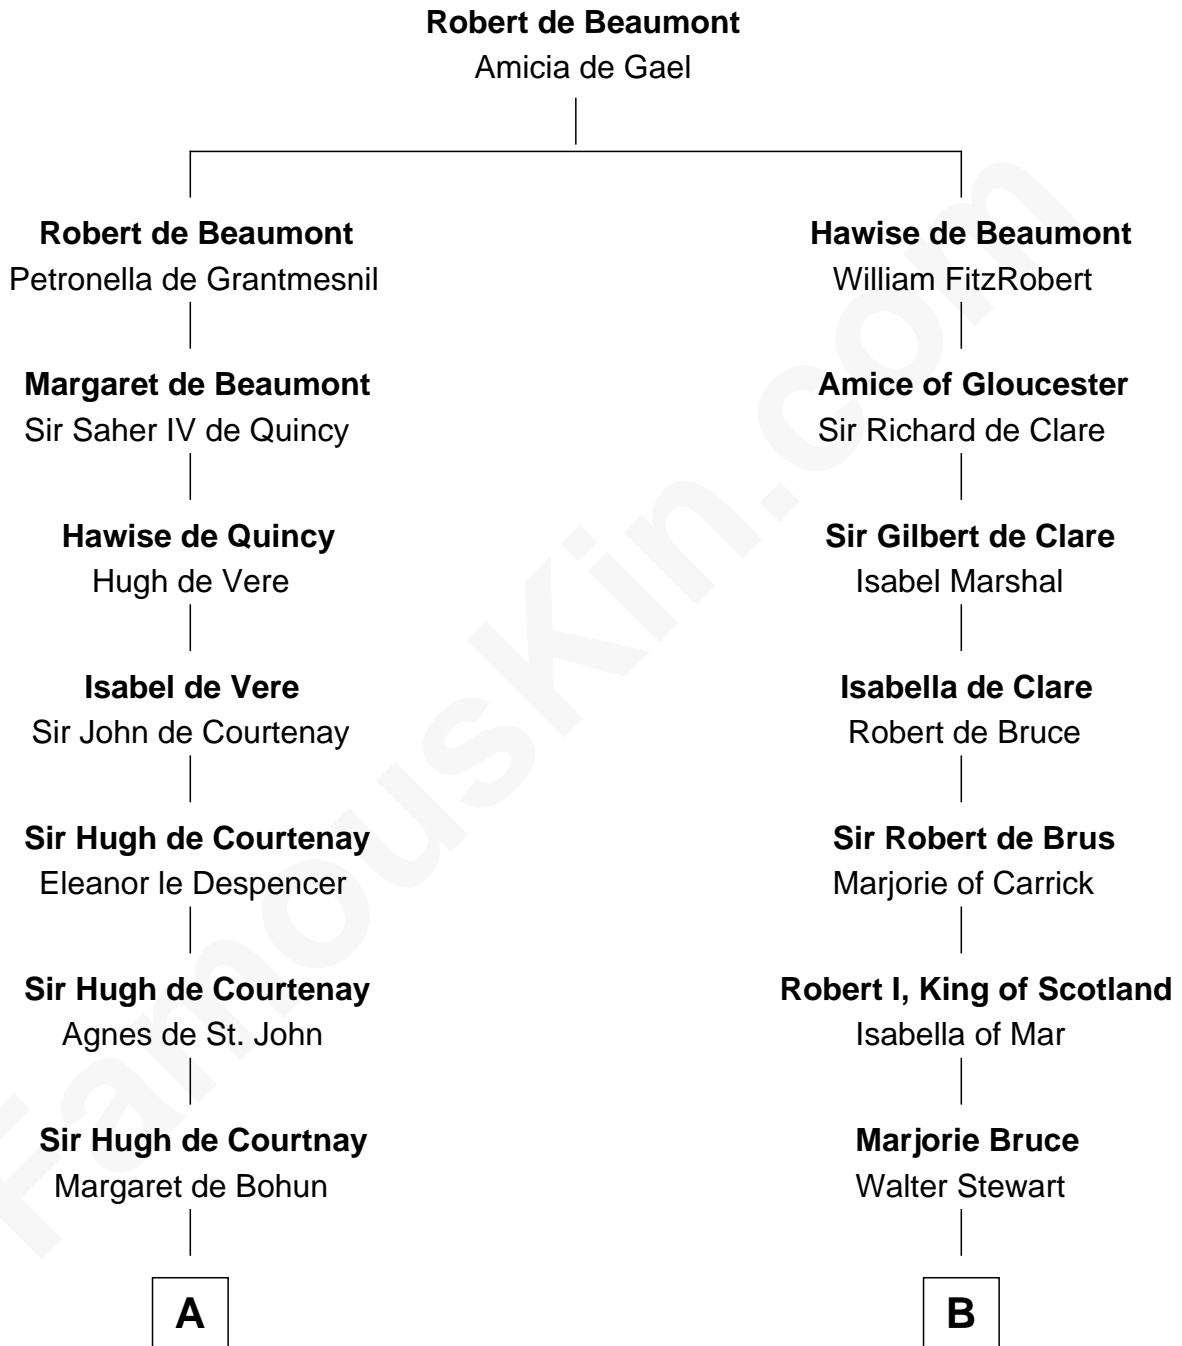

FamousKin.com Relationship Chart of

Ichabod Goodwin

27th Governor of New Hampshire

19th cousin 2 times removed of

Philip Livingston

Signer of the Declaration of Independence

C

John Gerrish
Elizabeth Waldron

Col. Timothy Gerrish
Sarah Elliot

Col. Joseph Gerrish
Anna Thompson

Anna Thompson Gerrish
Samuel Goodwin

Ichabod Goodwin
27th Governor of New Hampshire

D

Robert Livingston
Alida Schuyler

Philip Livingston
Catrina Van Brugh

Philip Livingston
Signer of Declaration of Independence

FamousKin.com