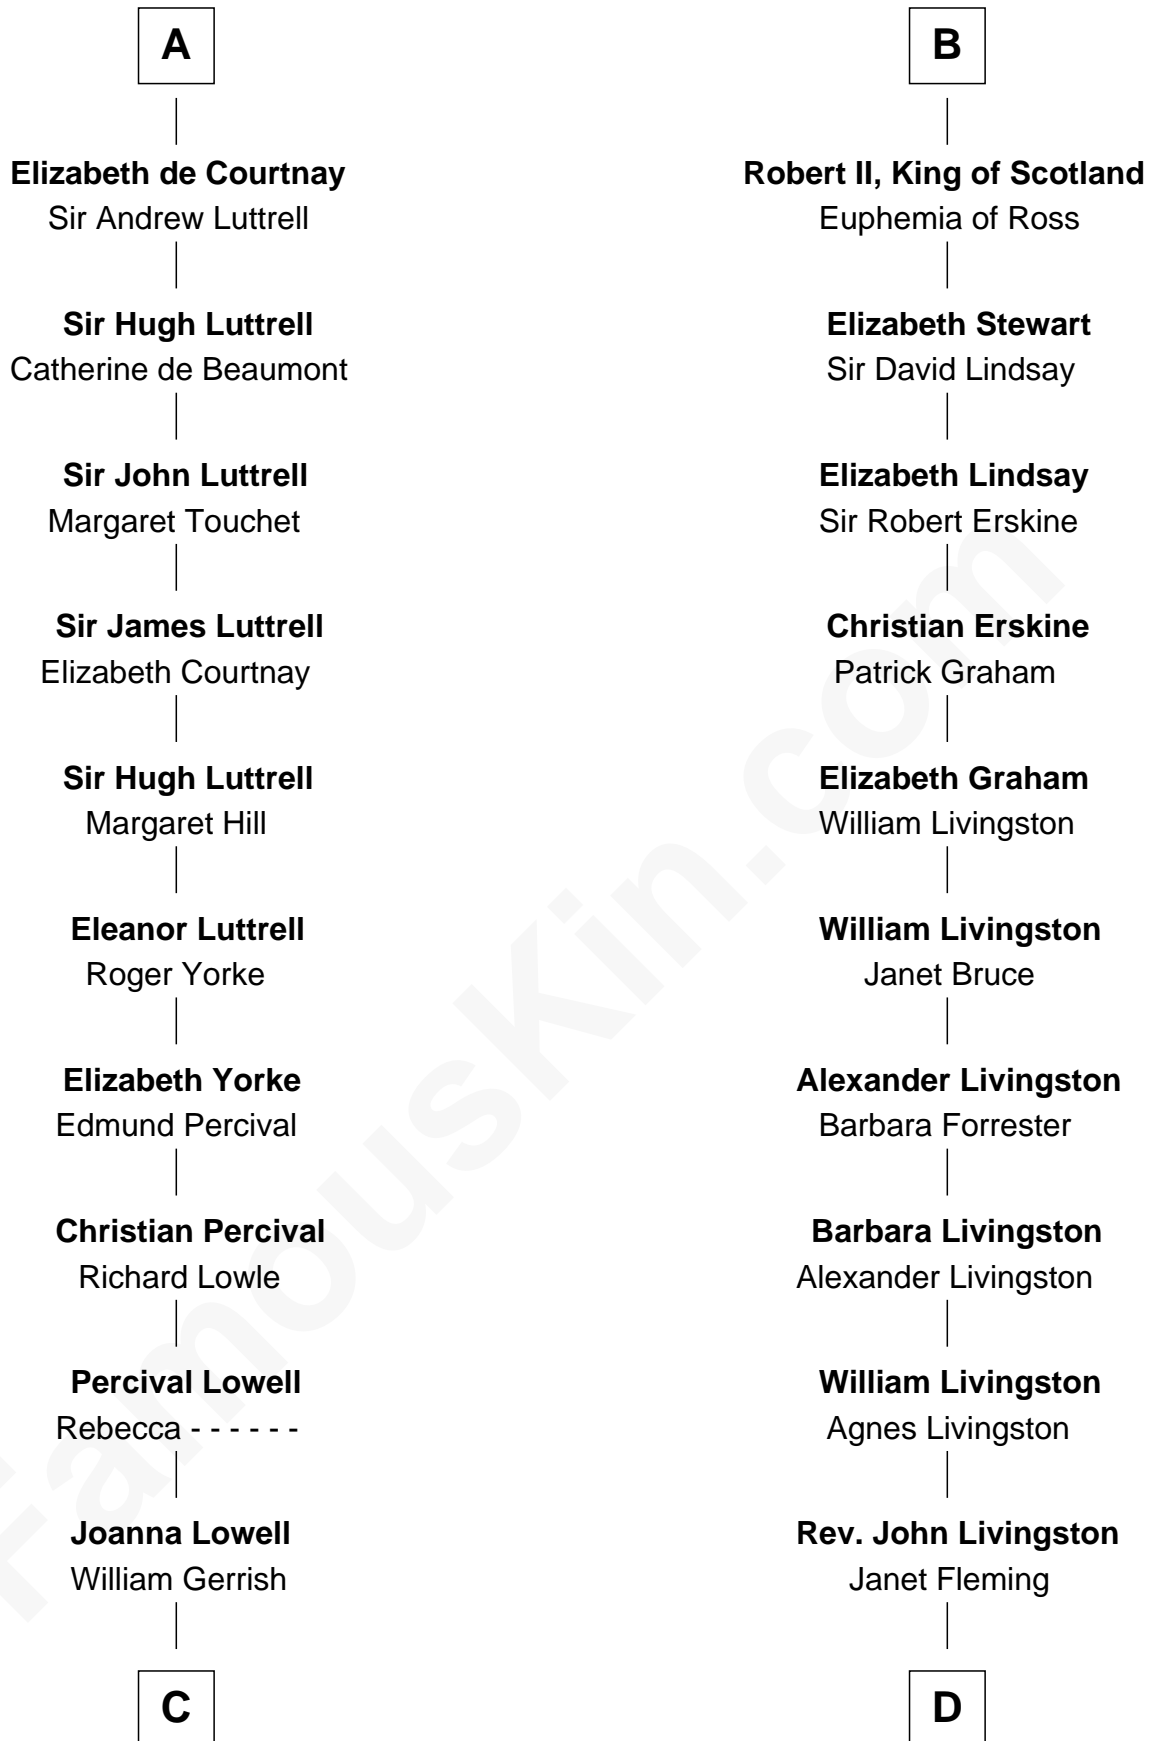

FamousKin.com Relationship Chart of

Ichabod Goodwin

27th Governor of New Hampshire

19th cousin 2 times removed of

Philip Livingston

Signer of the Declaration of Independence

C

John Gerrish
Elizabeth Waldron

Col. Timothy Gerrish
Sarah Elliot

Col. Joseph Gerrish
Anna Thompson

Anna Thompson Gerrish
Samuel Goodwin

Ichabod Goodwin
27th Governor of New Hampshire

D

Robert Livingston
Alida Schuyler

Philip Livingston
Catrina Van Brugh