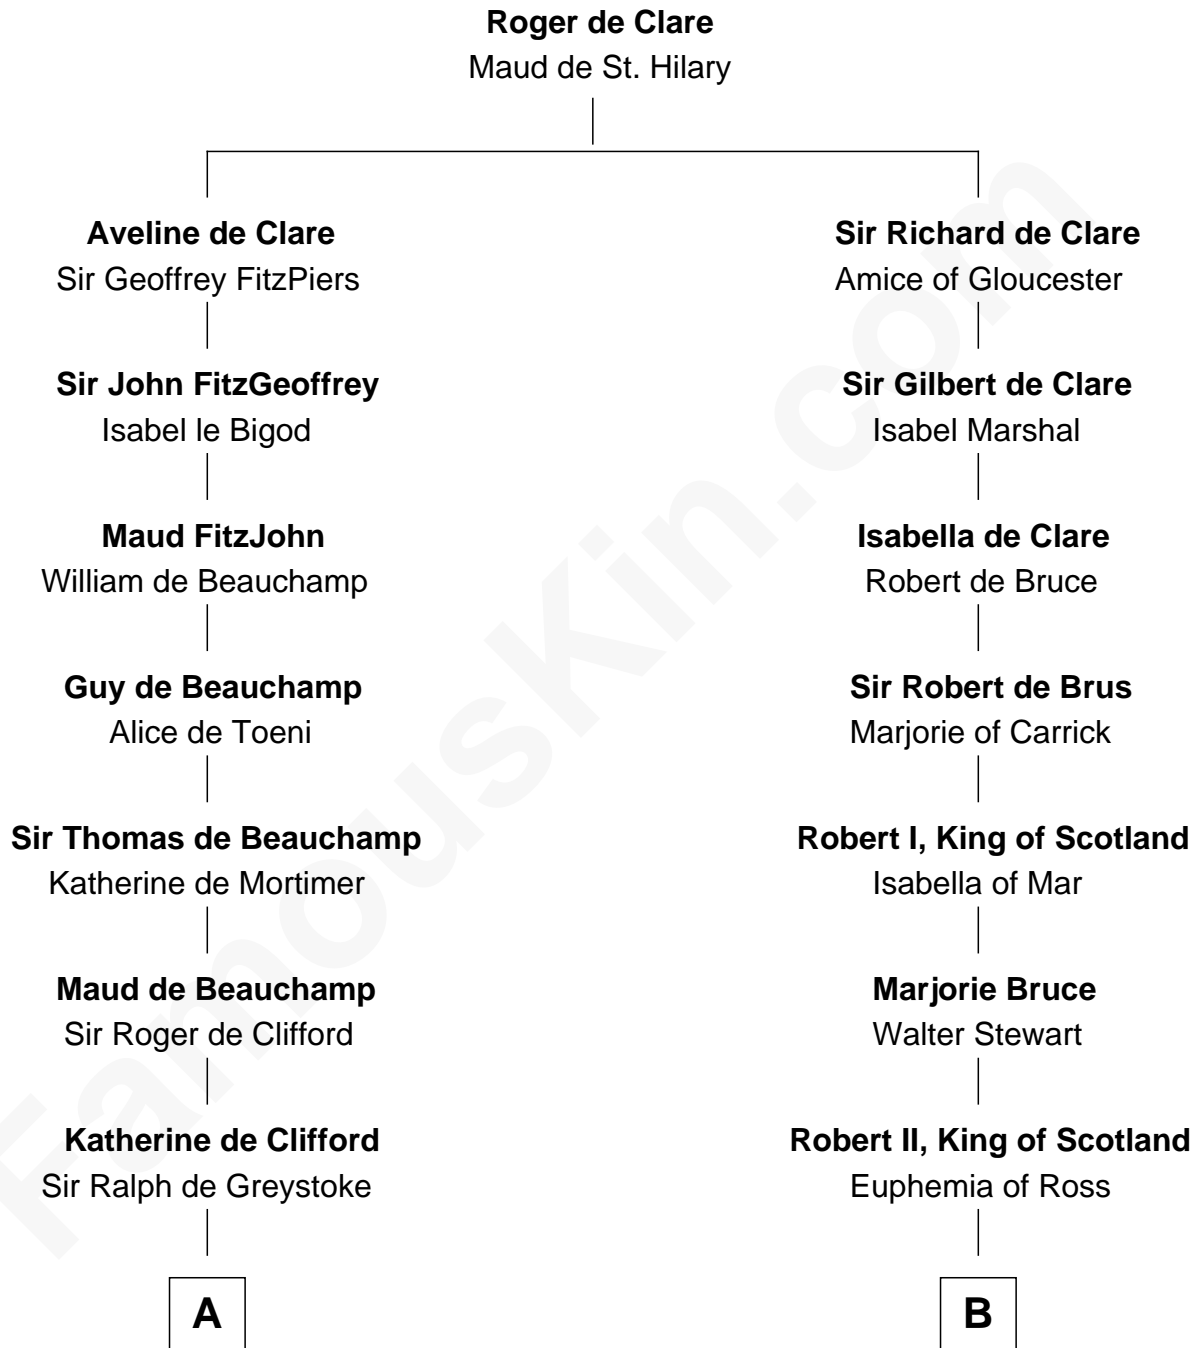

FamousKin.com Relationship Chart of

Ichabod Goodwin

27th Governor of New Hampshire

18th cousin 3 times removed of

Philip Livingston

Signer of the Declaration of Independence

C

Mary Frost
John Hill

Elisha Hill
Mary Plaisted

Hannah Hill
Dominicus Goodwin

Samuel Goodwin
Anna Thompson Gerrish

Ichabod Goodwin
27th Governor of New Hampshire

D

Philip Livingston
Catrina Van Brugh

Philip Livingston
Signer of Declaration of Independence