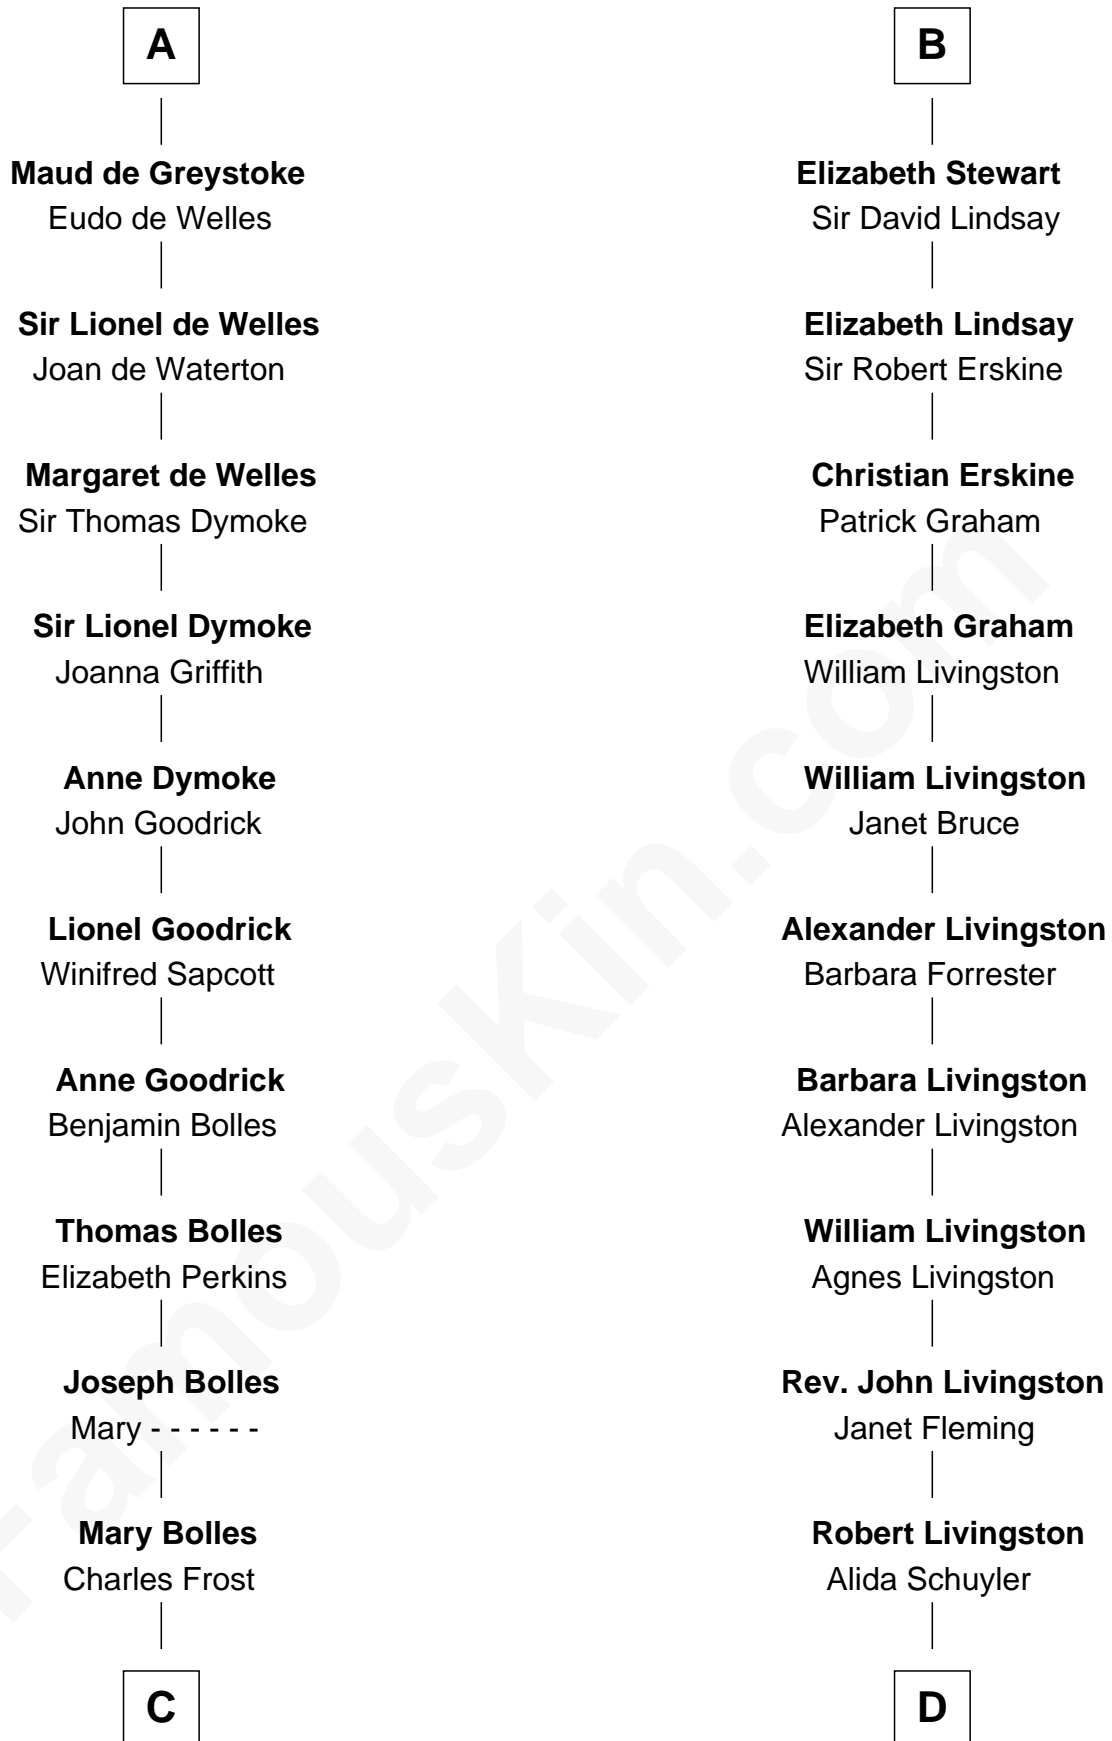

FamousKin.com Relationship Chart of

Ichabod Goodwin

27th Governor of New Hampshire

18th cousin 3 times removed of

Philip Livingston

Signer of the Declaration of Independence

C

Mary Frost
John Hill

Elisha Hill
Mary Plaisted

Hannah Hill
Dominicus Goodwin

Samuel Goodwin
Anna Thompson Gerrish

Ichabod Goodwin
27th Governor of New Hampshire

D

Philip Livingston
Catrina Van Brugh

Philip Livingston
Signer of Declaration of Independence