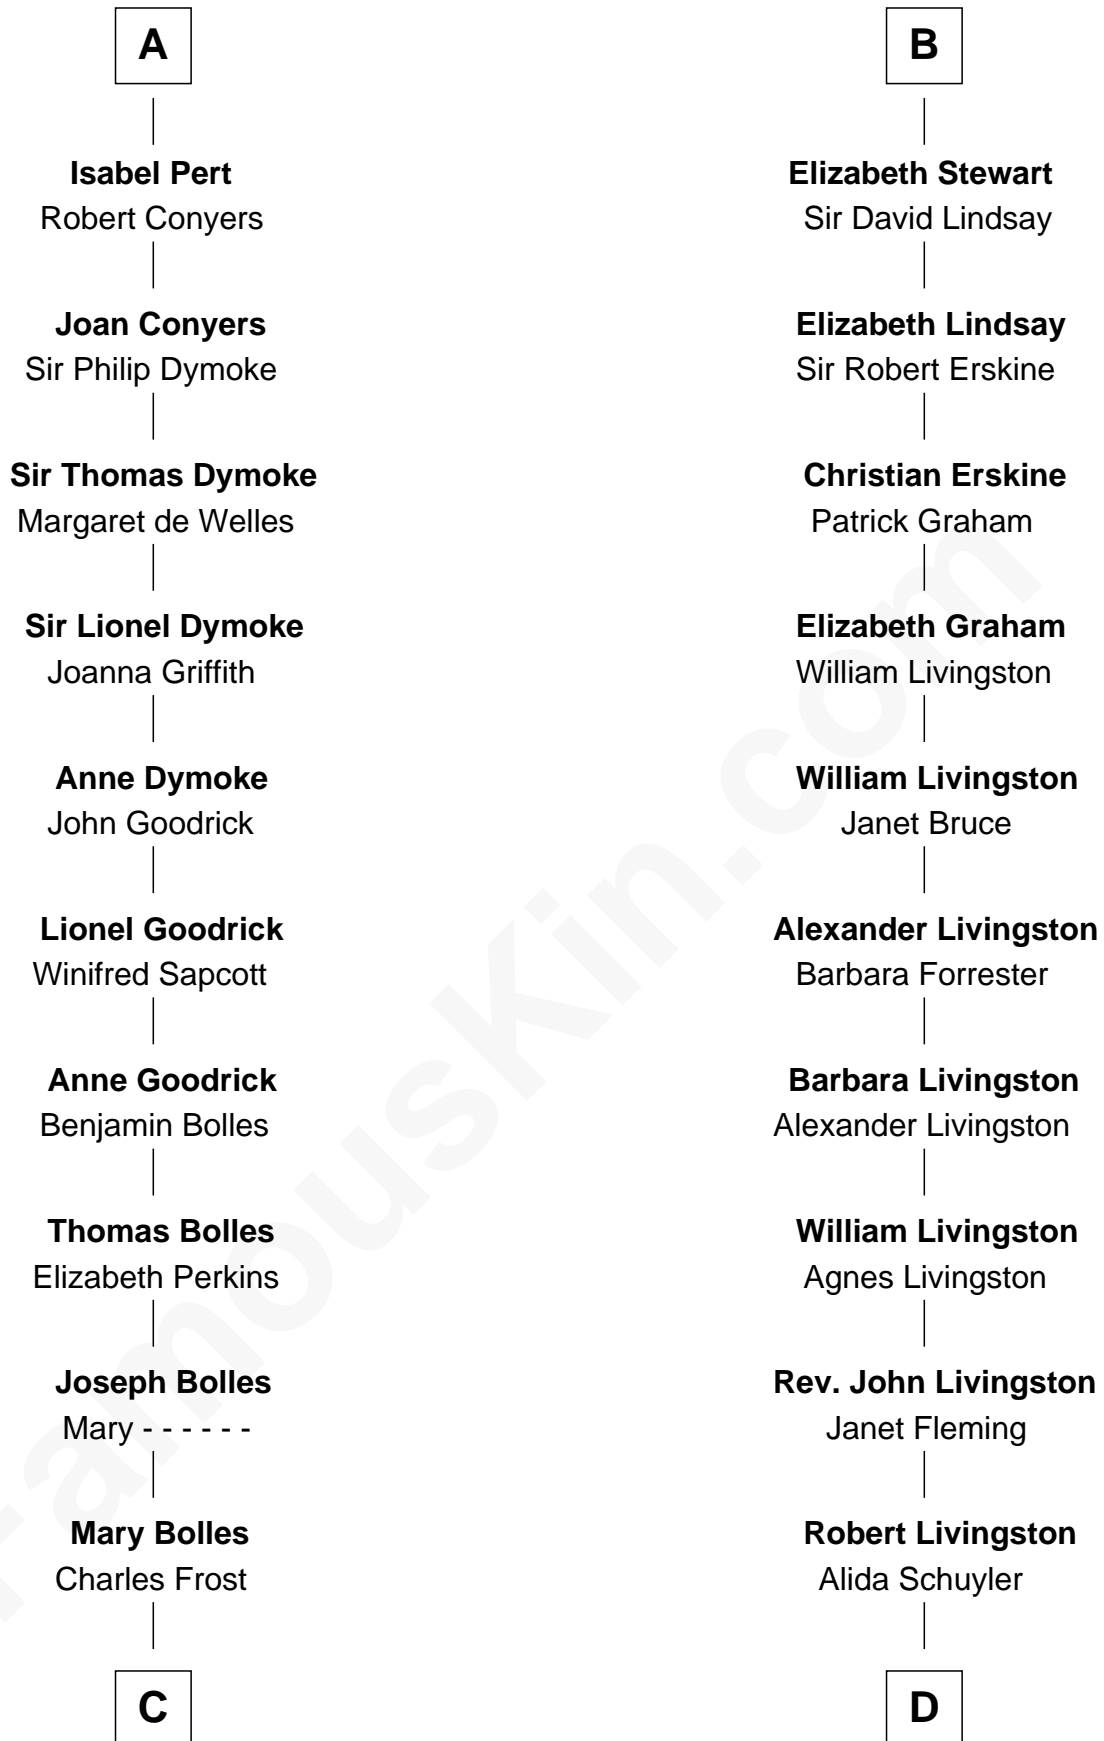

FamousKin.com Relationship Chart of

Ichabod Goodwin

27th Governor of New Hampshire

18th cousin 3 times removed of

Philip Livingston

Signer of the Declaration of Independence

C

Mary Frost
John Hill

Elisha Hill
Mary Plaisted

Hannah Hill
Dominicus Goodwin

Samuel Goodwin
Anna Thompson Gerrish

Ichabod Goodwin
27th Governor of New Hampshire

D

Philip Livingston
Catrina Van Brugh

Philip Livingston
Signer of Declaration of Independence