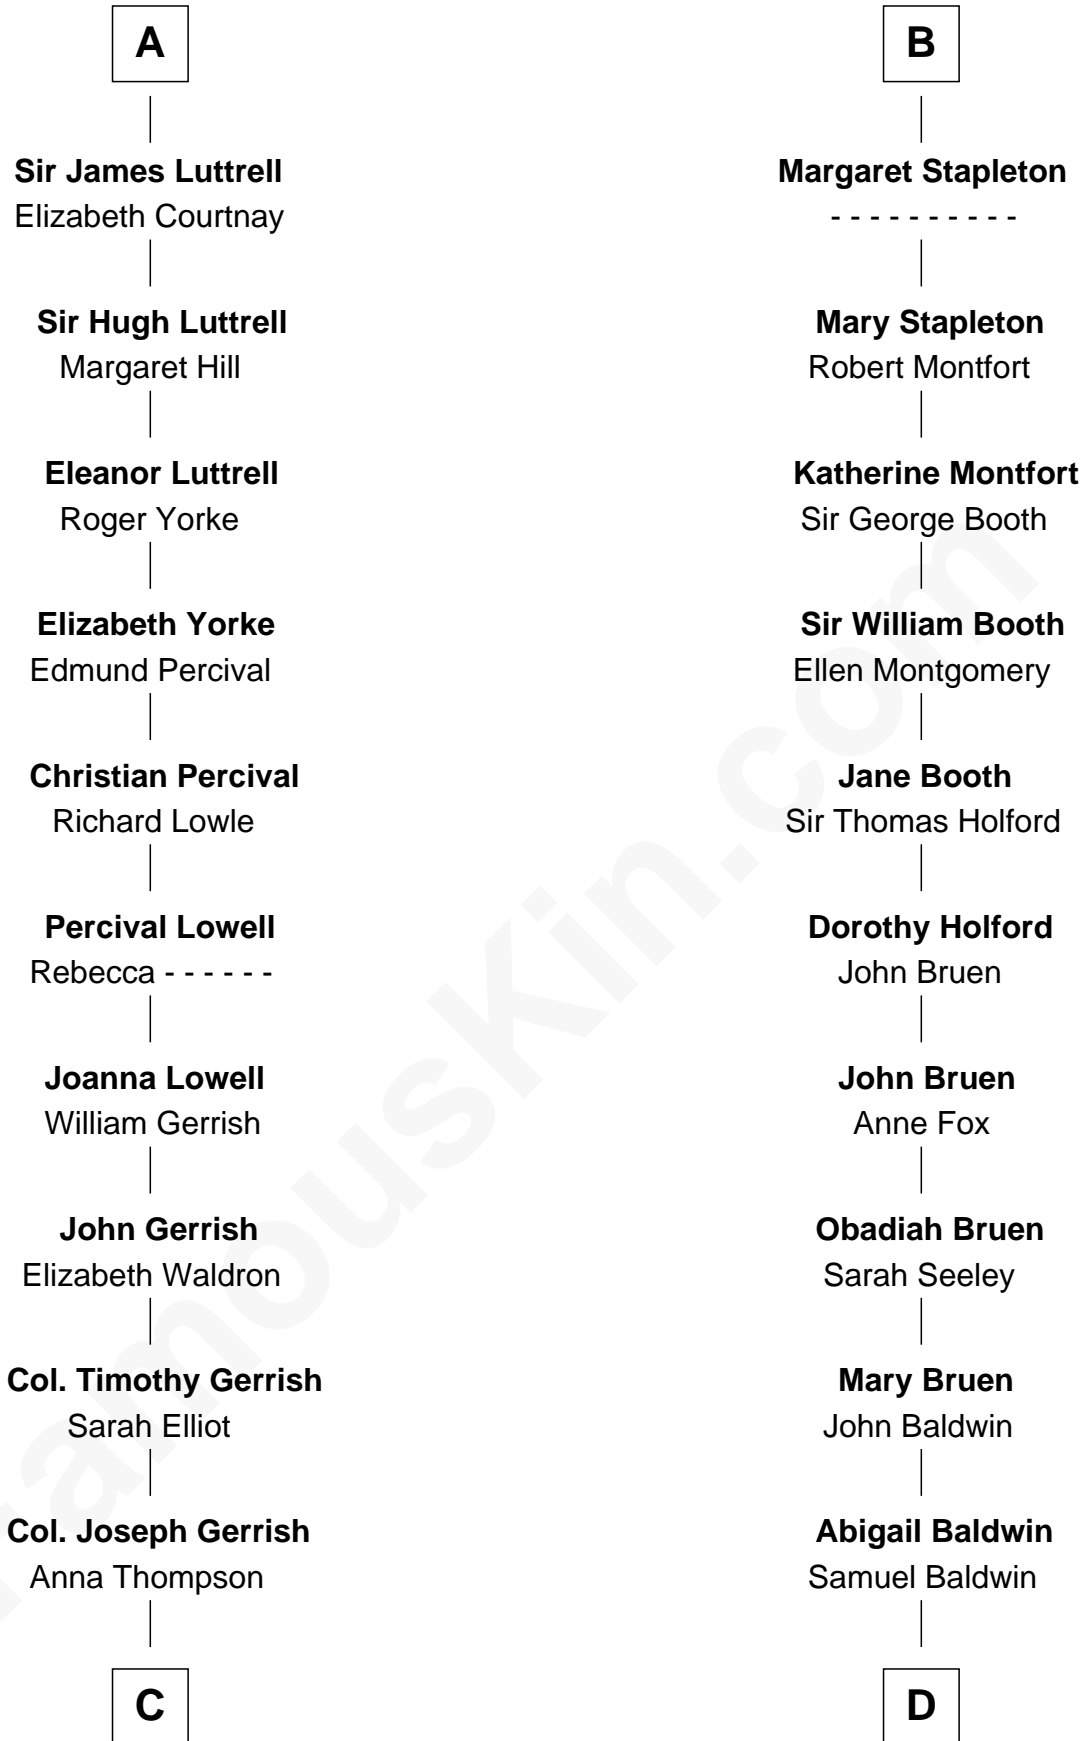

FamousKin.com Relationship Chart of

Ichabod Goodwin

27th Governor of New Hampshire

18th cousin 1 time removed of

Abraham Baldwin

Signer of the U.S. Constitution

FamousKin.com