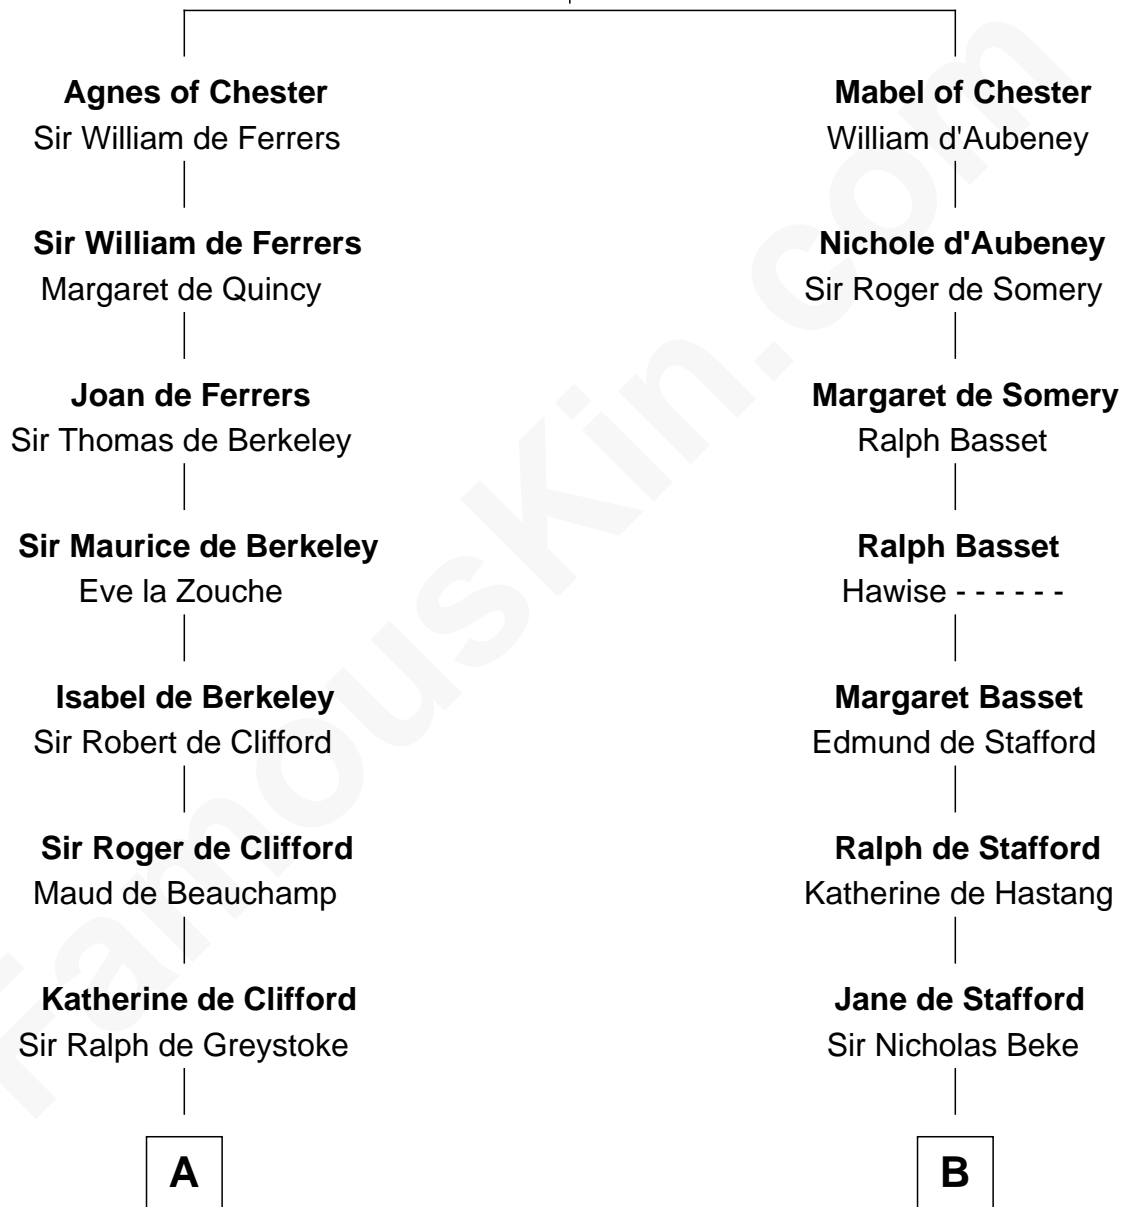

FamousKin.com Relationship Chart of

Ichabod Goodwin

27th Governor of New Hampshire

21st cousin of

Abraham Baldwin

Signer of the U.S. Constitution

Bertrade de Montfort

Hugh de Kevelioc

C

Mary Frost

John Hill

Elisha Hill

Mary Plaisted

Hannah Hill

Dominicus Goodwin

Samuel Goodwin

Anna Thompson Gerrish

Ichabod Goodwin

27th Governor of New Hampshire

D

Mary Bruen

John Baldwin

Abigail Baldwin

Samuel Baldwin