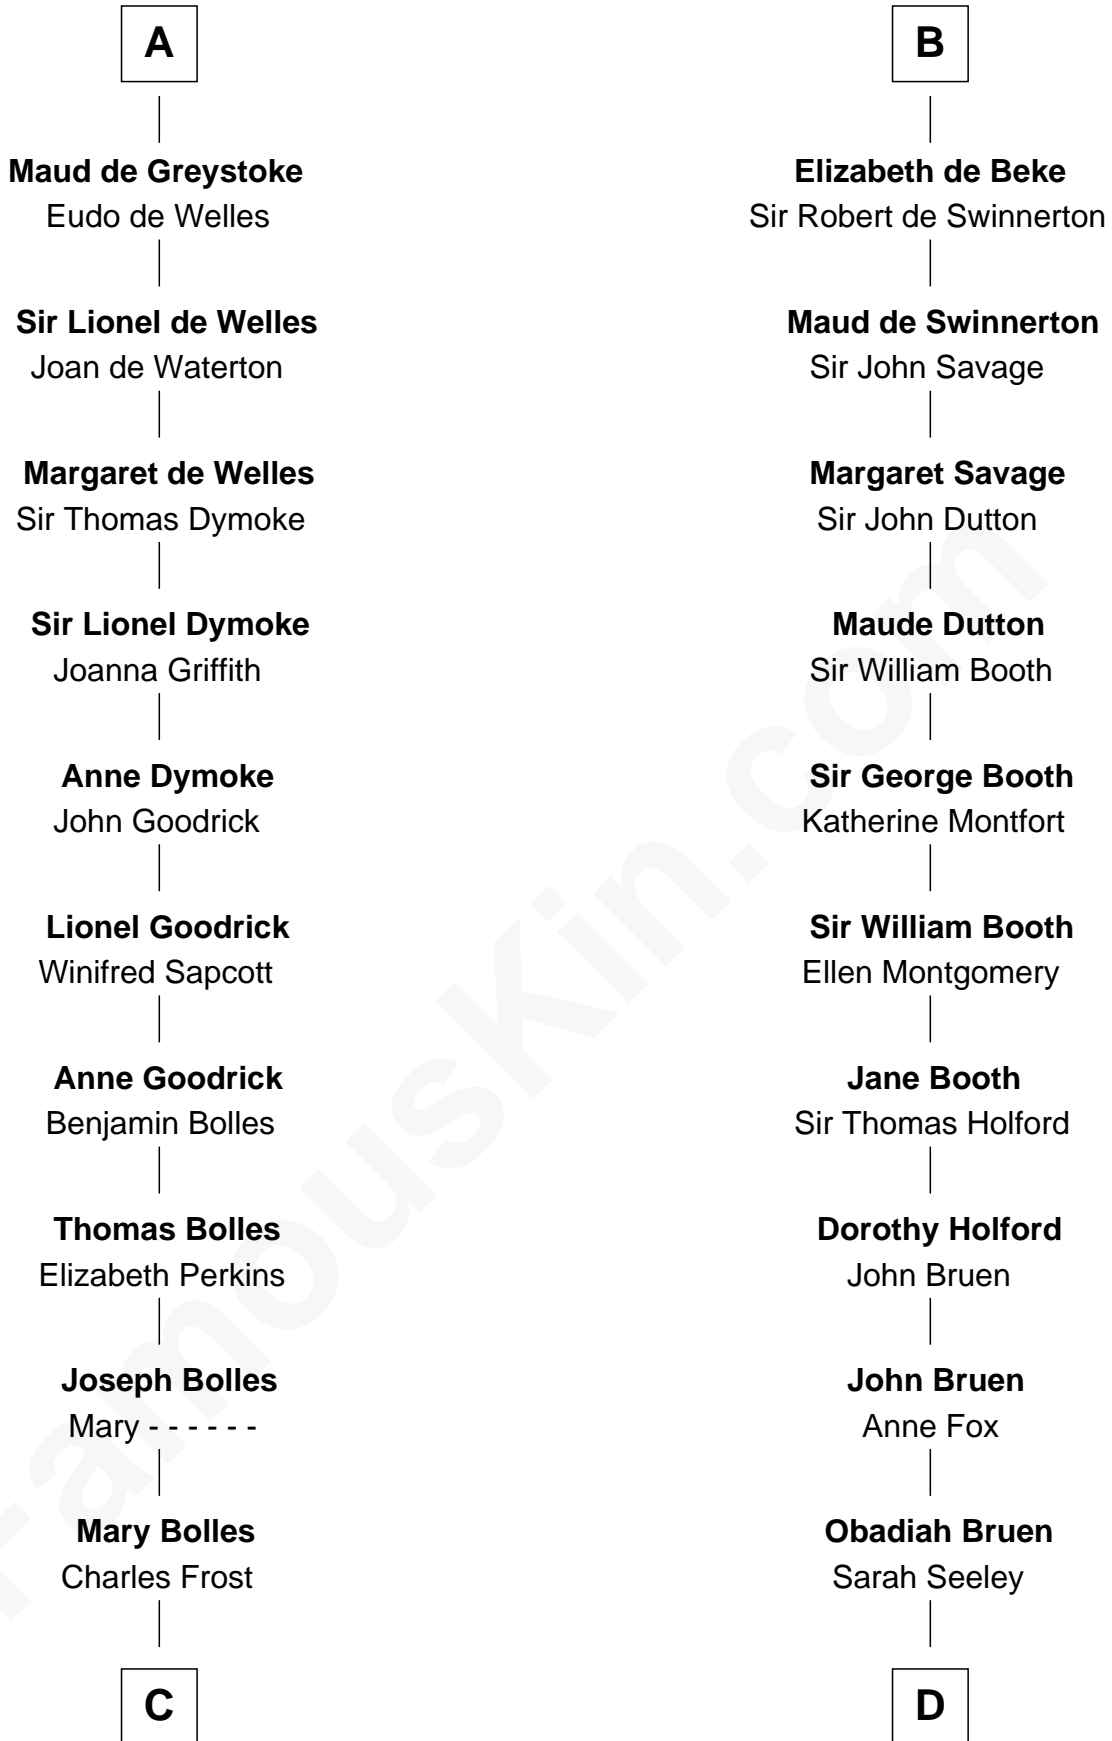

FamousKin.com Relationship Chart of

Ichabod Goodwin

27th Governor of New Hampshire

21st cousin of

Abraham Baldwin

Signer of the U.S. Constitution

Bertrade de Montfort

Hugh de Kevelioc

Anna Thompson Gerrish

Ichabod Goodwin

27th Governor of New Hampshire

D

Mary Bruen

John Baldwin

Abigail Baldwin

Samuel Baldwin