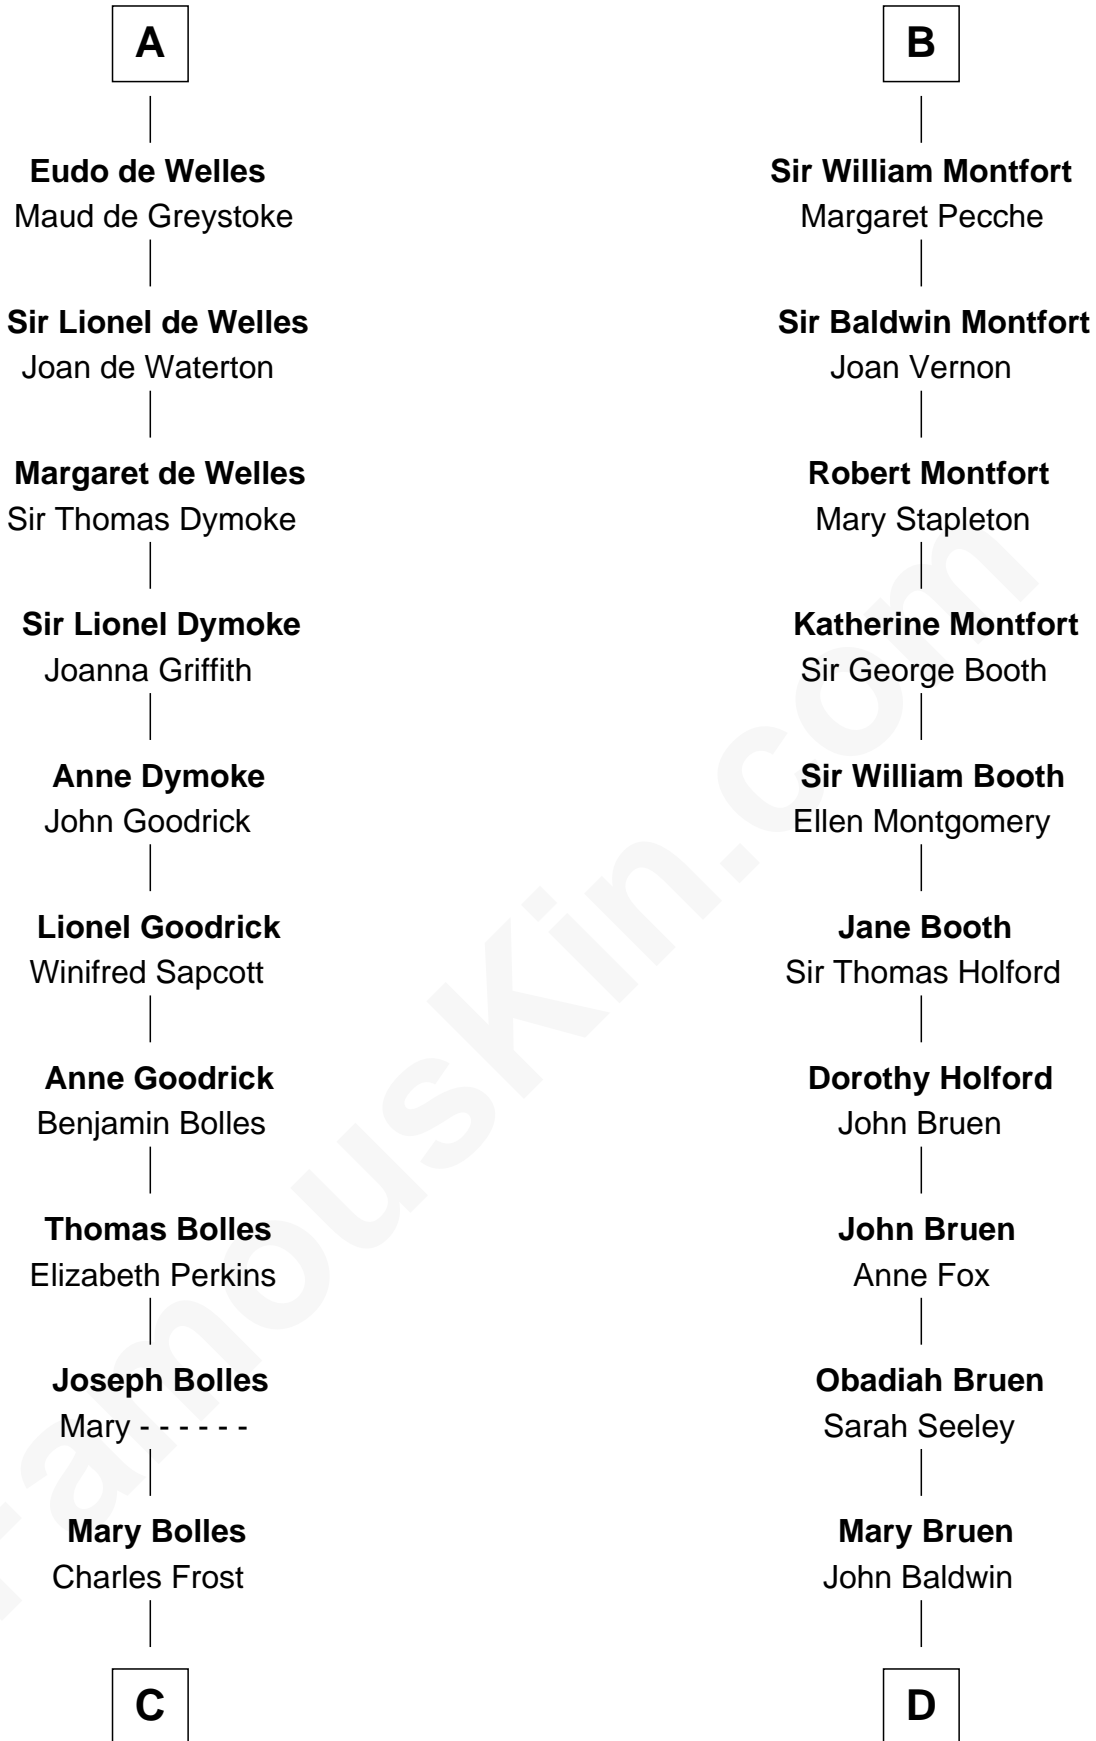

# FamousKin.com Relationship Chart of

**Ichabod Goodwin**

*27th Governor of New Hampshire*

20th cousin 1 time removed of

**Abraham Baldwin**

*Signer of the U.S. Constitution*

**C**

**Mary Frost**

John Hill

**Elisha Hill**

Mary Plaisted

**Hannah Hill**

Dominicus Goodwin

**Samuel Goodwin**

Anna Thompson Gerrish

**Ichabod Goodwin**

*27th Governor of New Hampshire*

**D**

**Abigail Baldwin**

Samuel Baldwin

**Timothy Baldwin**

Bathsheba Stone

**Michael Baldwin**

Lucy Dudley