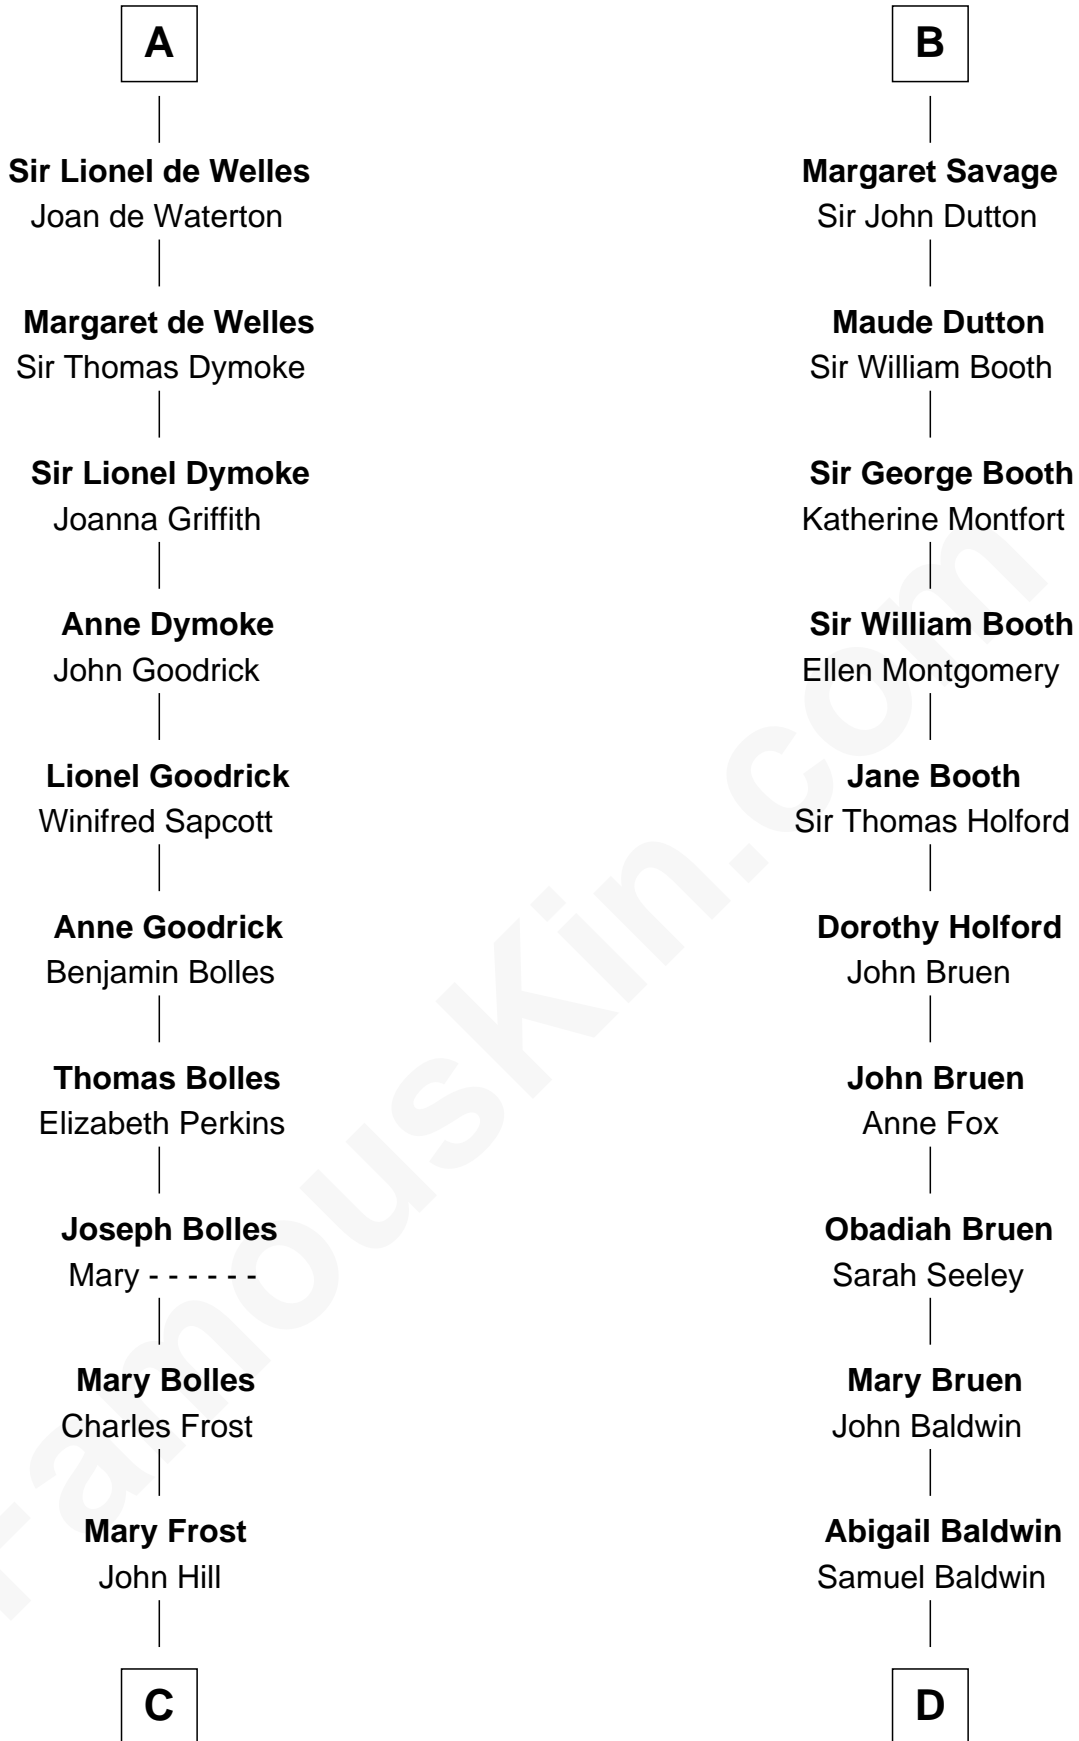

FamousKin.com Relationship Chart of

Ichabod Goodwin

27th Governor of New Hampshire

19th cousin 1 time removed of

Abraham Baldwin

Signer of the U.S. Constitution

C

Elisha Hill
Mary Plaisted

Hannah Hill
Dominicus Goodwin

Samuel Goodwin
Anna Thompson Gerrish

Ichabod Goodwin
27th Governor of New Hampshire

D

Timothy Baldwin
Bathsheba Stone

Michael Baldwin
Lucy Dudley

Abraham Baldwin
Signer of the U.S. Constitution