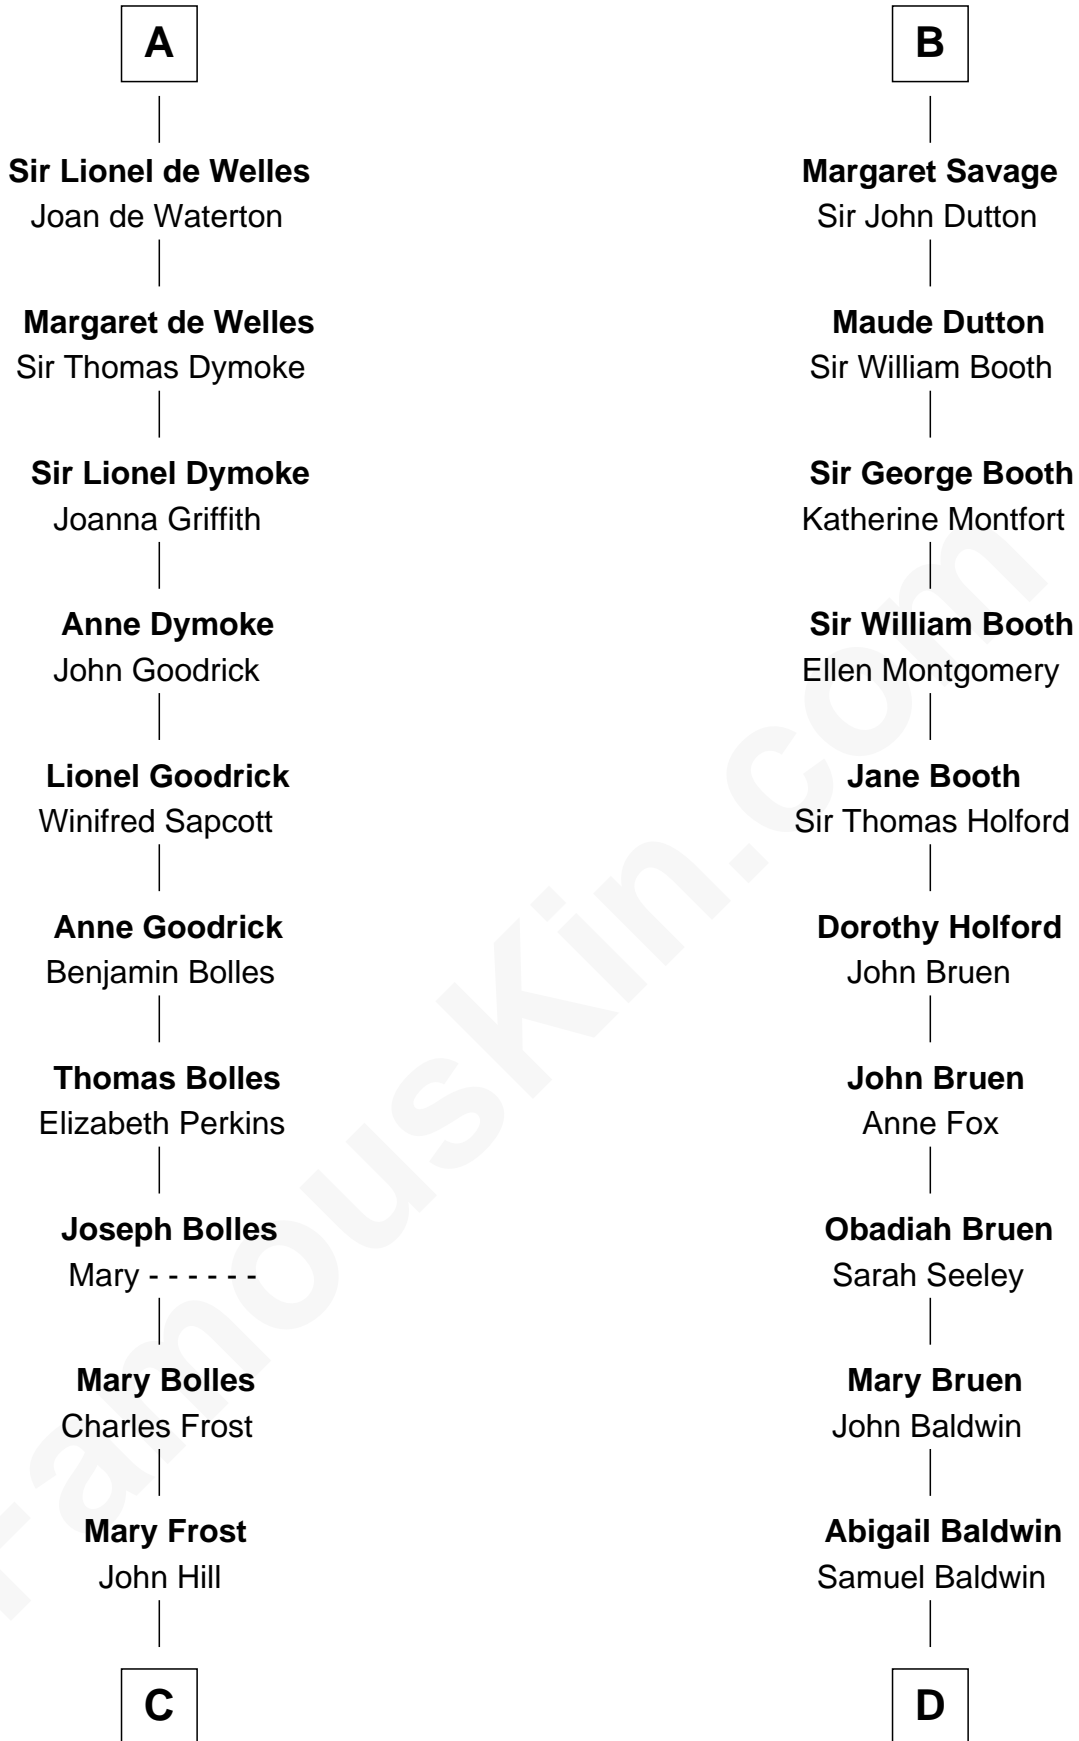

# FamousKin.com Relationship Chart of

**Ichabod Goodwin**

*27th Governor of New Hampshire*

19th cousin 1 time removed of

**Abraham Baldwin**

*Signer of the U.S. Constitution*

**Sir William Longespee**

Ela of Salisbury

**C**

**Elisha Hill**  
Mary Plaisted

**Hannah Hill**  
Dominicus Goodwin

**Samuel Goodwin**  
Anna Thompson Gerrish

**Ichabod Goodwin**  
*27th Governor of New Hampshire*

**D**

**Timothy Baldwin**  
Bathsheba Stone

**Michael Baldwin**  
Lucy Dudley

**Abraham Baldwin**  
*Signer of the U.S. Constitution*

FamousKin.com