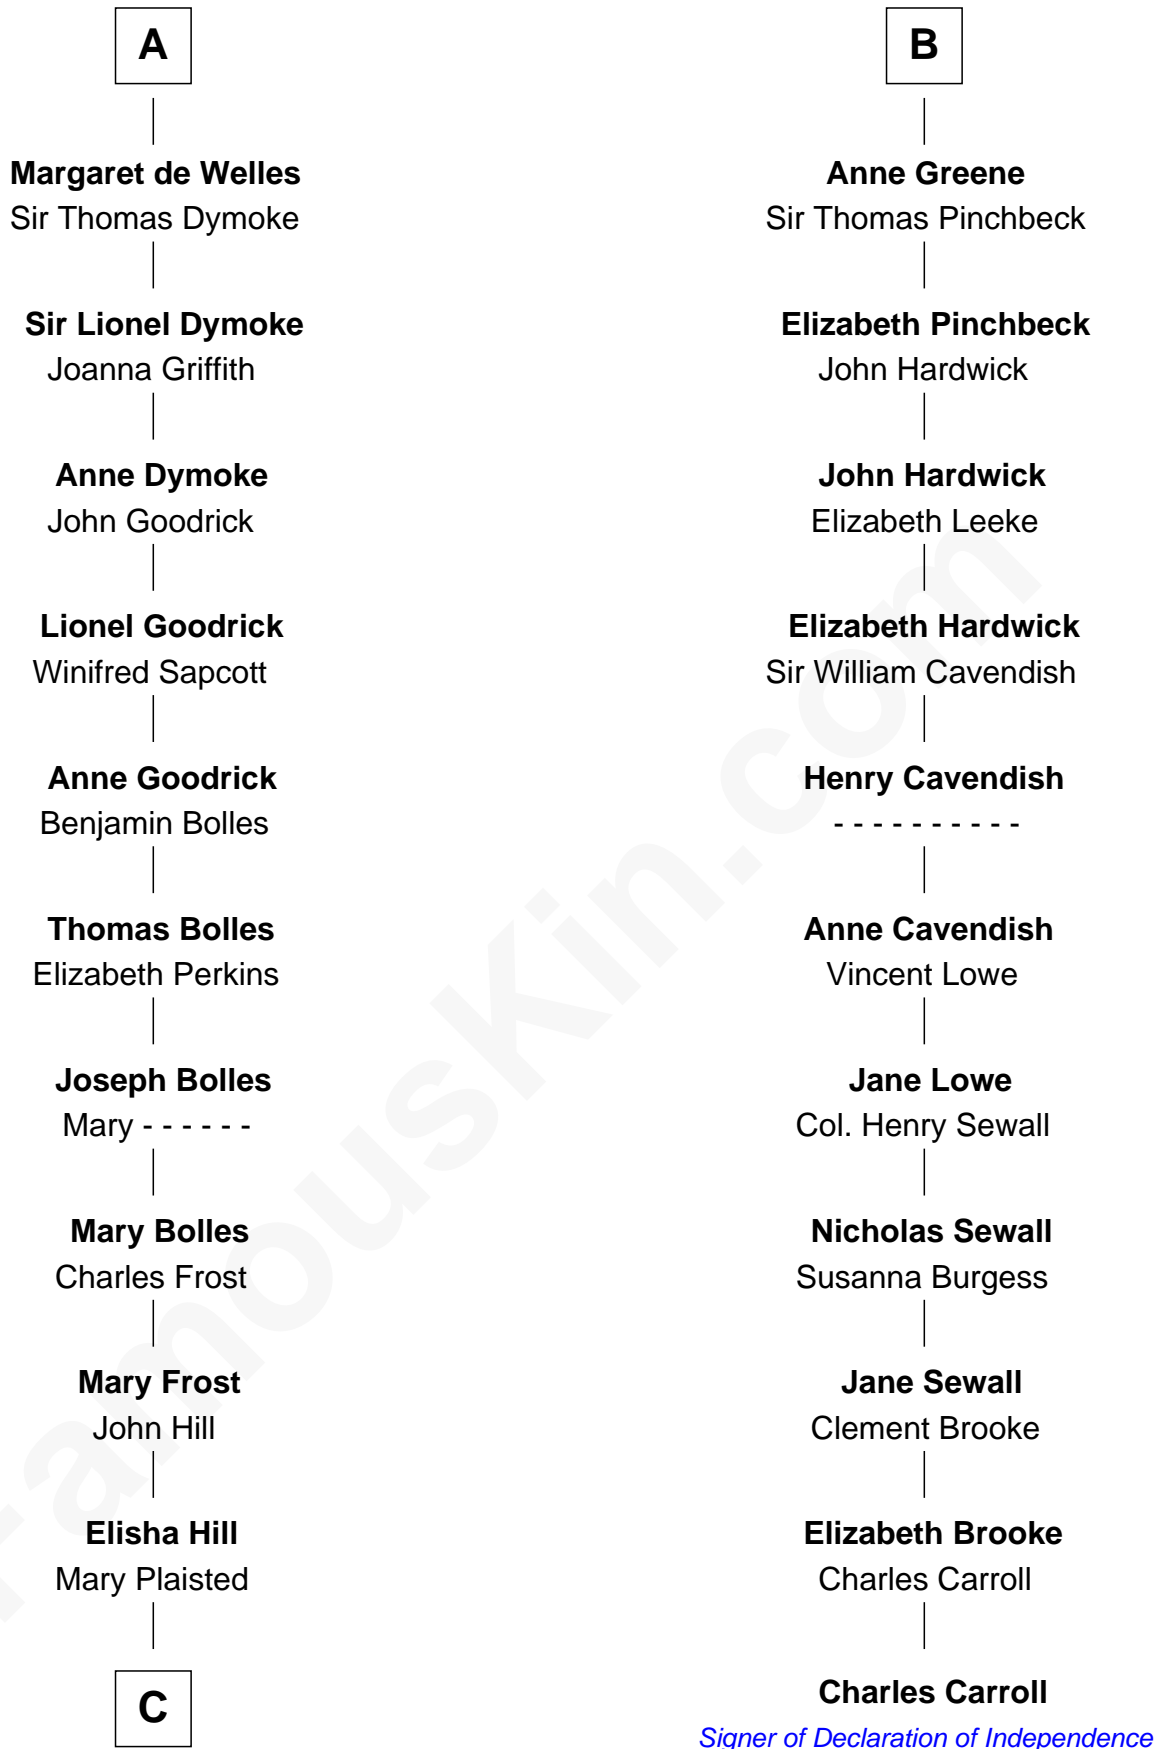

FamousKin.com Relationship Chart of

Ichabod Goodwin

27th Governor of New Hampshire

17th cousin 2 times removed of

Charles Carroll

Signer of the Declaration of Independence

C

Hannah Hill
Dominicus Goodwin

Samuel Goodwin
Anna Thompson Gerrish

Ichabod Goodwin
27th Governor of New Hampshire

FamousKin.com