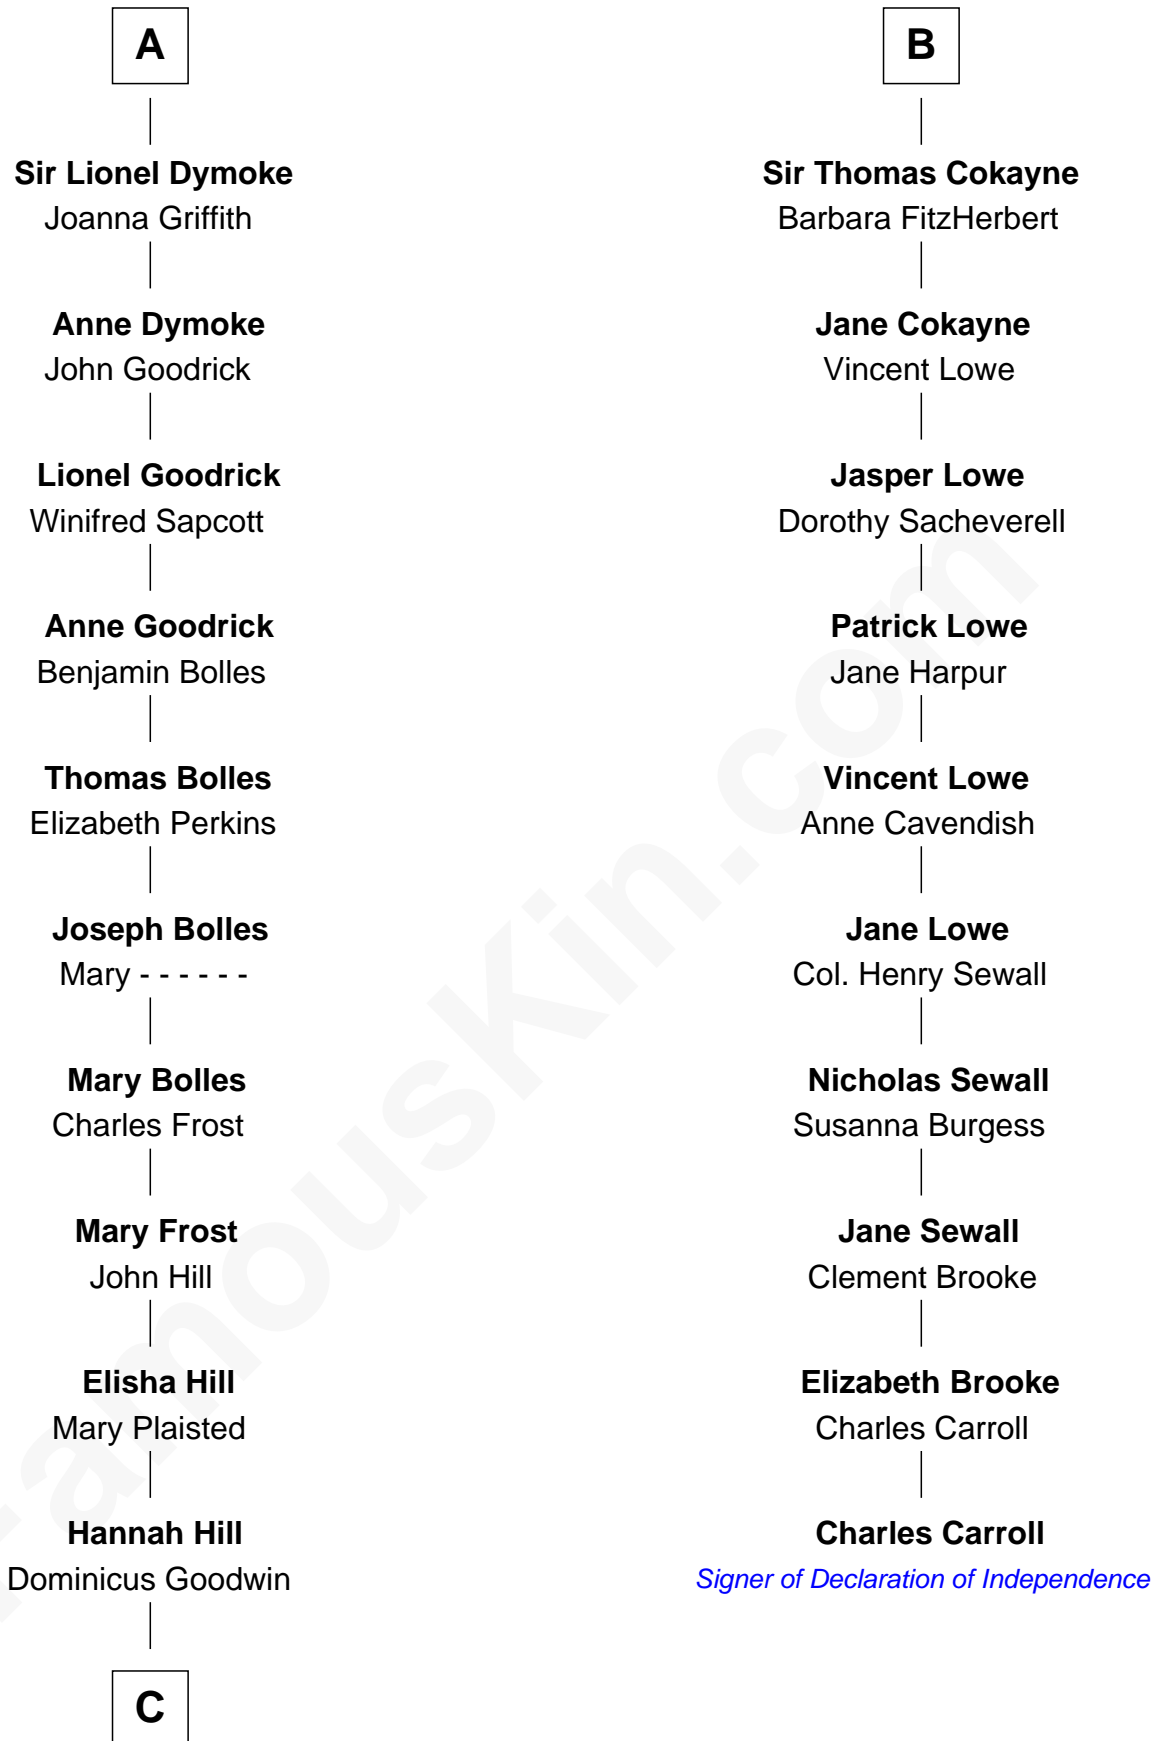

# FamousKin.com Relationship Chart of

**Ichabod Goodwin**

*27th Governor of New Hampshire*

**16th cousin 2 times removed of**

**Charles Carroll**

*Signer of the Declaration of Independence*

**Sir Robert de Ros**

Isabel de Aubeney

**C**

—  
**Samuel Goodwin**  
Anna Thompson Gerrish

—  
**Ichabod Goodwin**  
*27th Governor of New Hampshire*

FamousKin.com