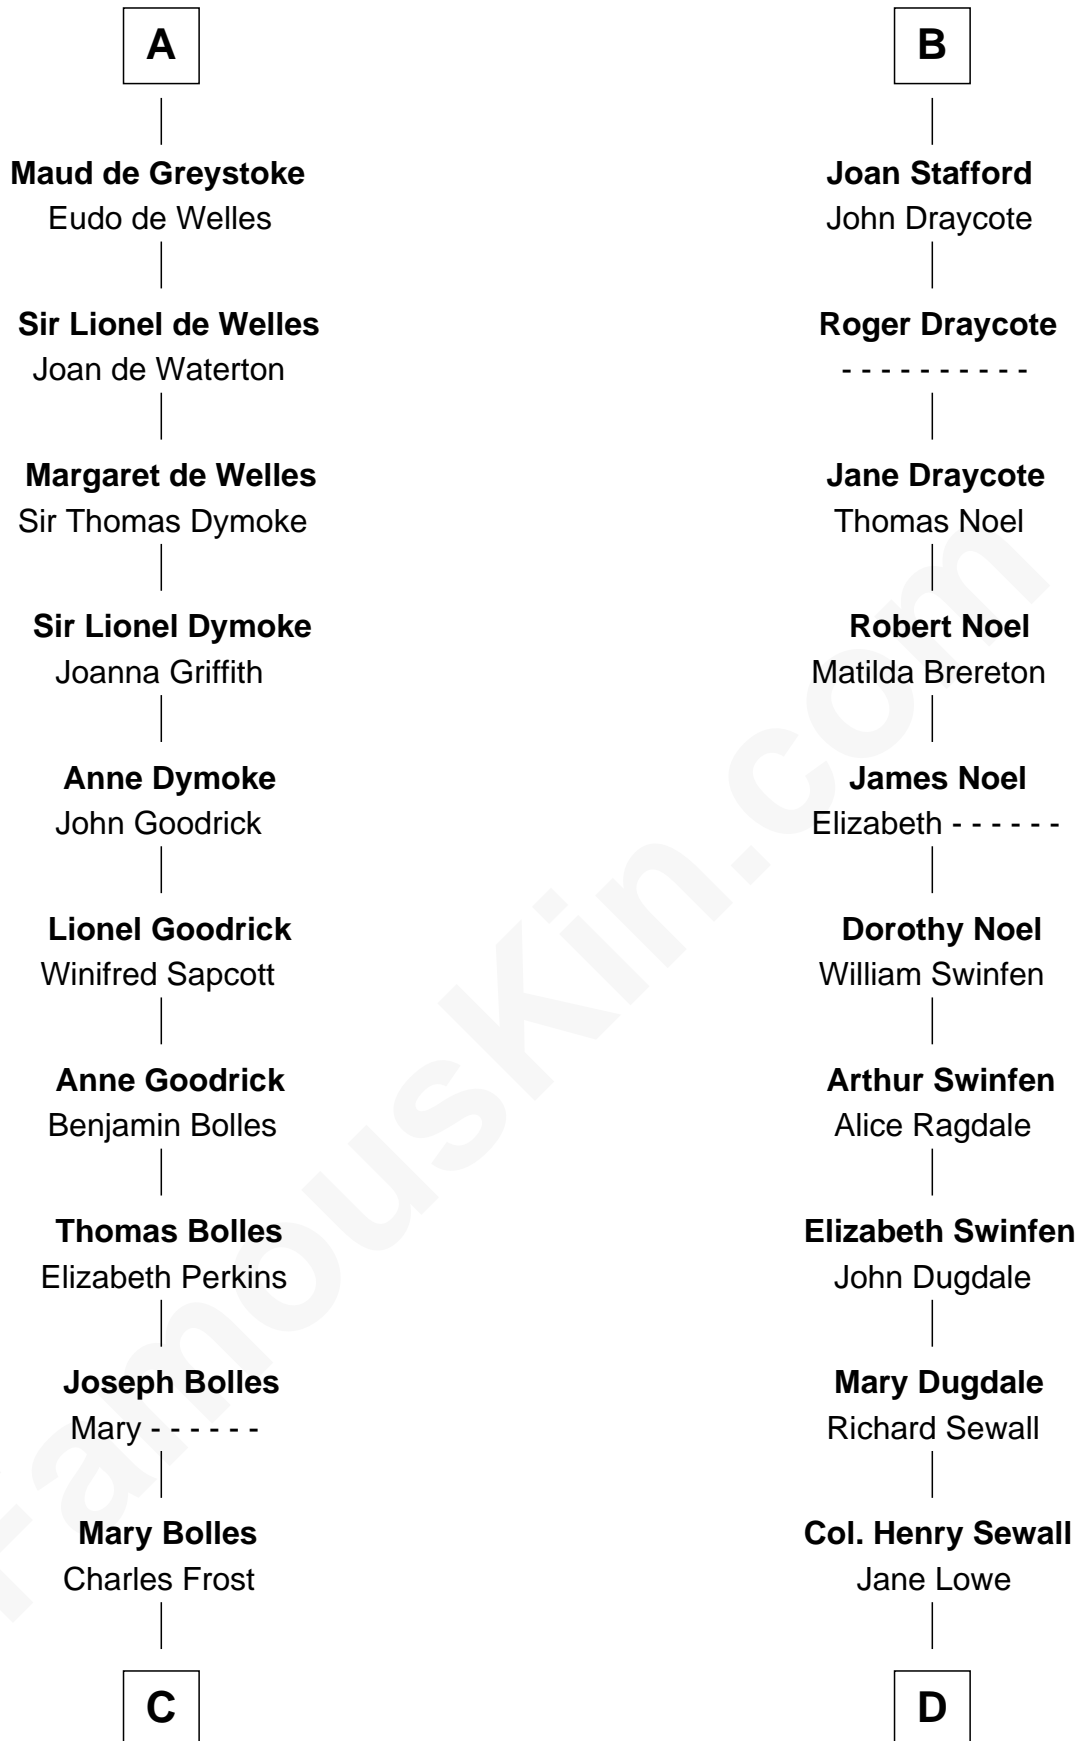

FamousKin.com Relationship Chart of

Ichabod Goodwin

27th Governor of New Hampshire

20th cousin 1 time removed of

Charles Carroll

Signer of the Declaration of Independence

Bertrade de Montfort

Hugh de Kevelioc

Anna Thompson Gerrish

Ichabod Goodwin

27th Governor of New Hampshire

D

Nicholas Sewall

Susanna Burgess

Jane Sewall

Clement Brooke