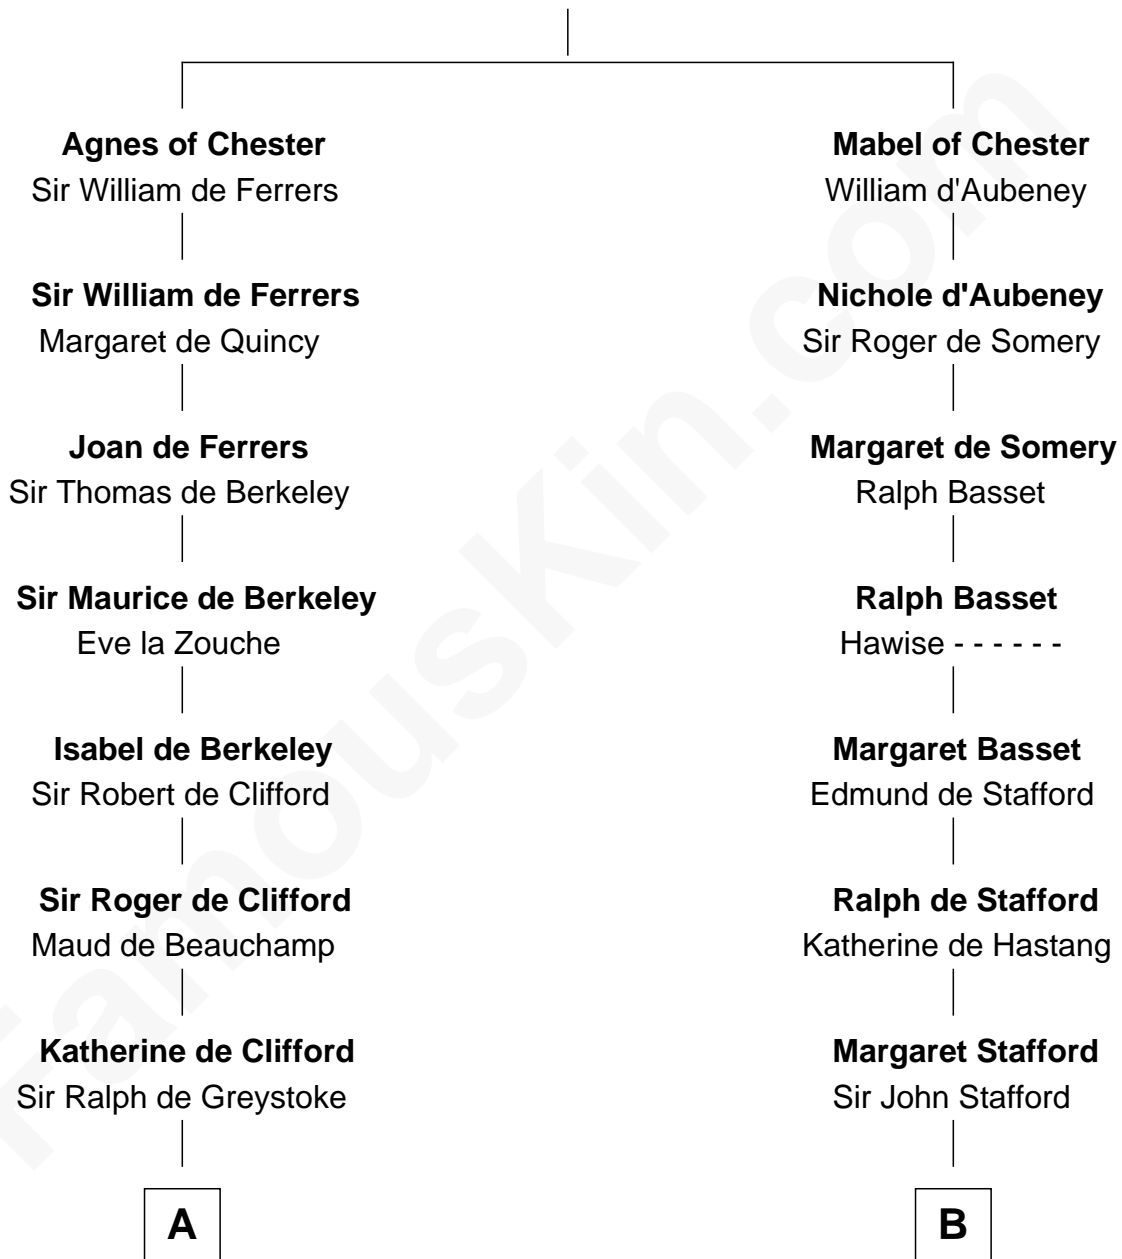

FamousKin.com Relationship Chart of

Ichabod Goodwin

27th Governor of New Hampshire

20th cousin 1 time removed of

Charles Carroll

Signer of the Declaration of Independence

Bertrade de Montfort

Hugh de Kevelioc

C

Mary Frost

John Hill

Elisha Hill

Mary Plaisted

Hannah Hill

Dominicus Goodwin

Samuel Goodwin

Anna Thompson Gerrish

Ichabod Goodwin

27th Governor of New Hampshire

D

Nicholas Sewall

Susanna Burgess

Jane Sewall

Clement Brooke