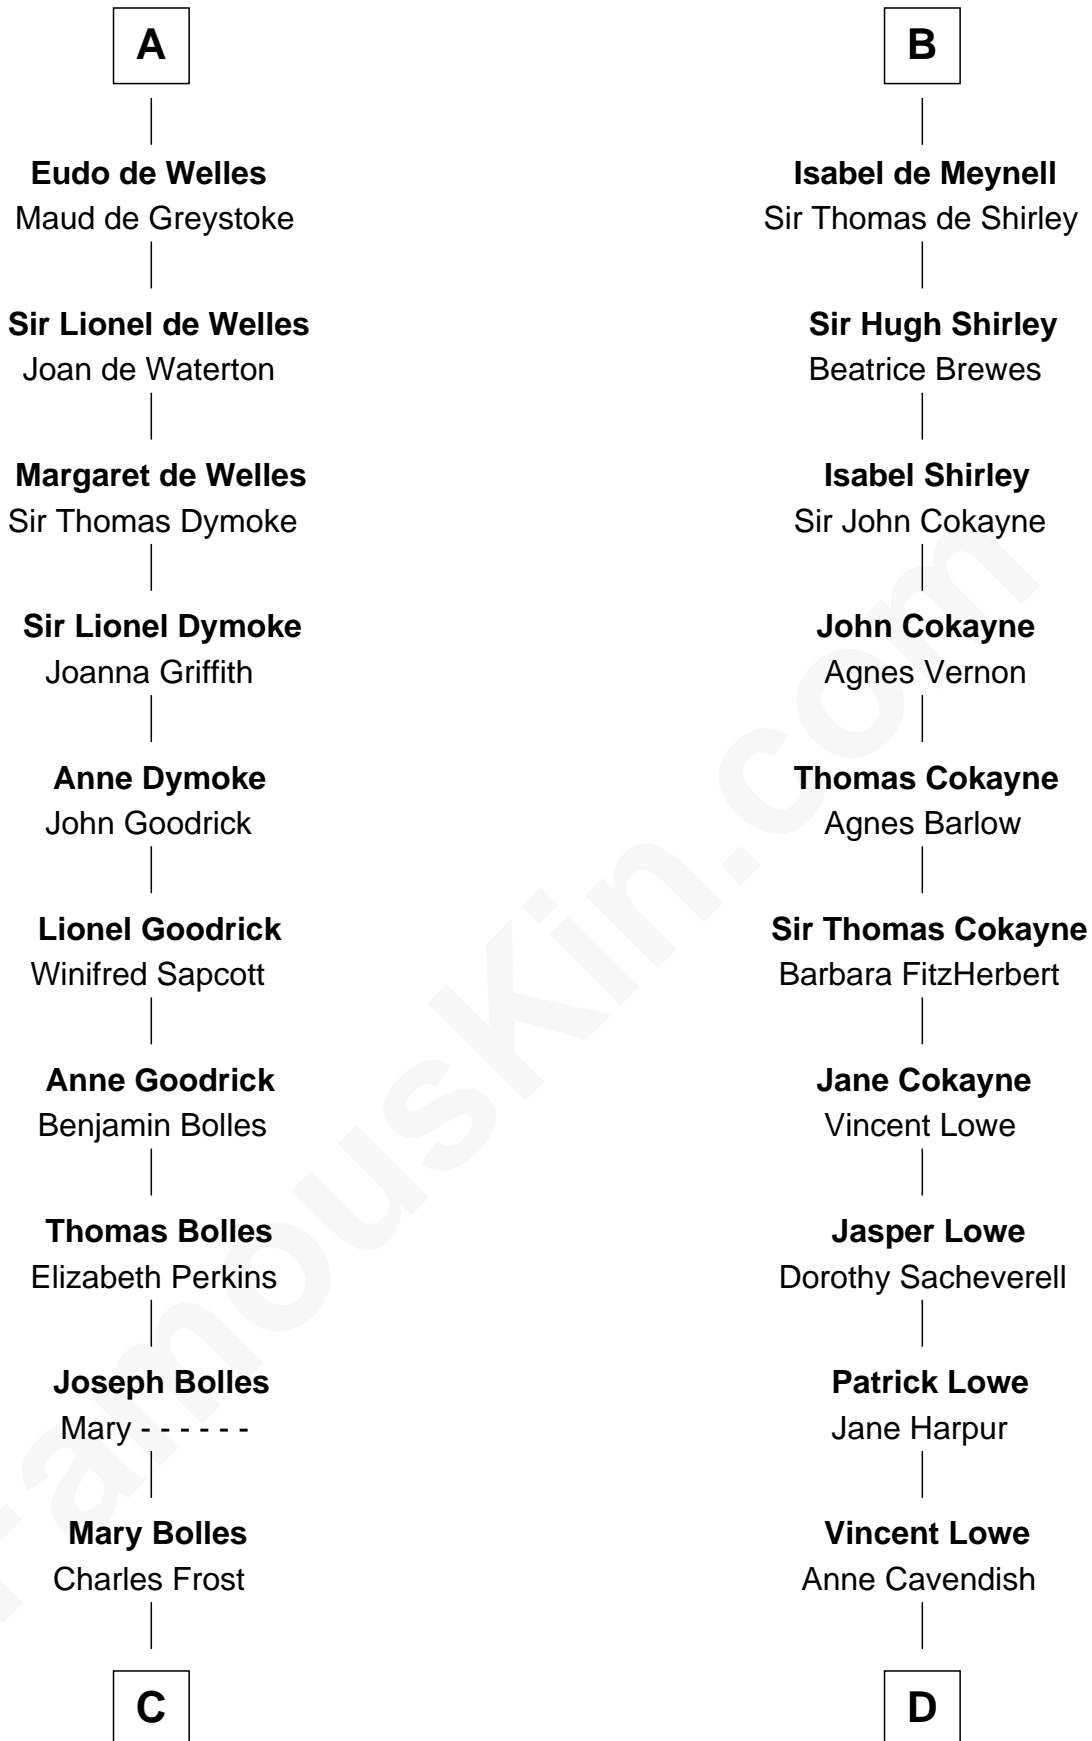

FamousKin.com Relationship Chart of

Ichabod Goodwin

27th Governor of New Hampshire

21st cousin of

Charles Carroll

Signer of the Declaration of Independence

C

Mary Frost

John Hill

Elisha Hill

Mary Plaisted

Hannah Hill

Dominicus Goodwin

Samuel Goodwin

Anna Thompson Gerrish

Ichabod Goodwin