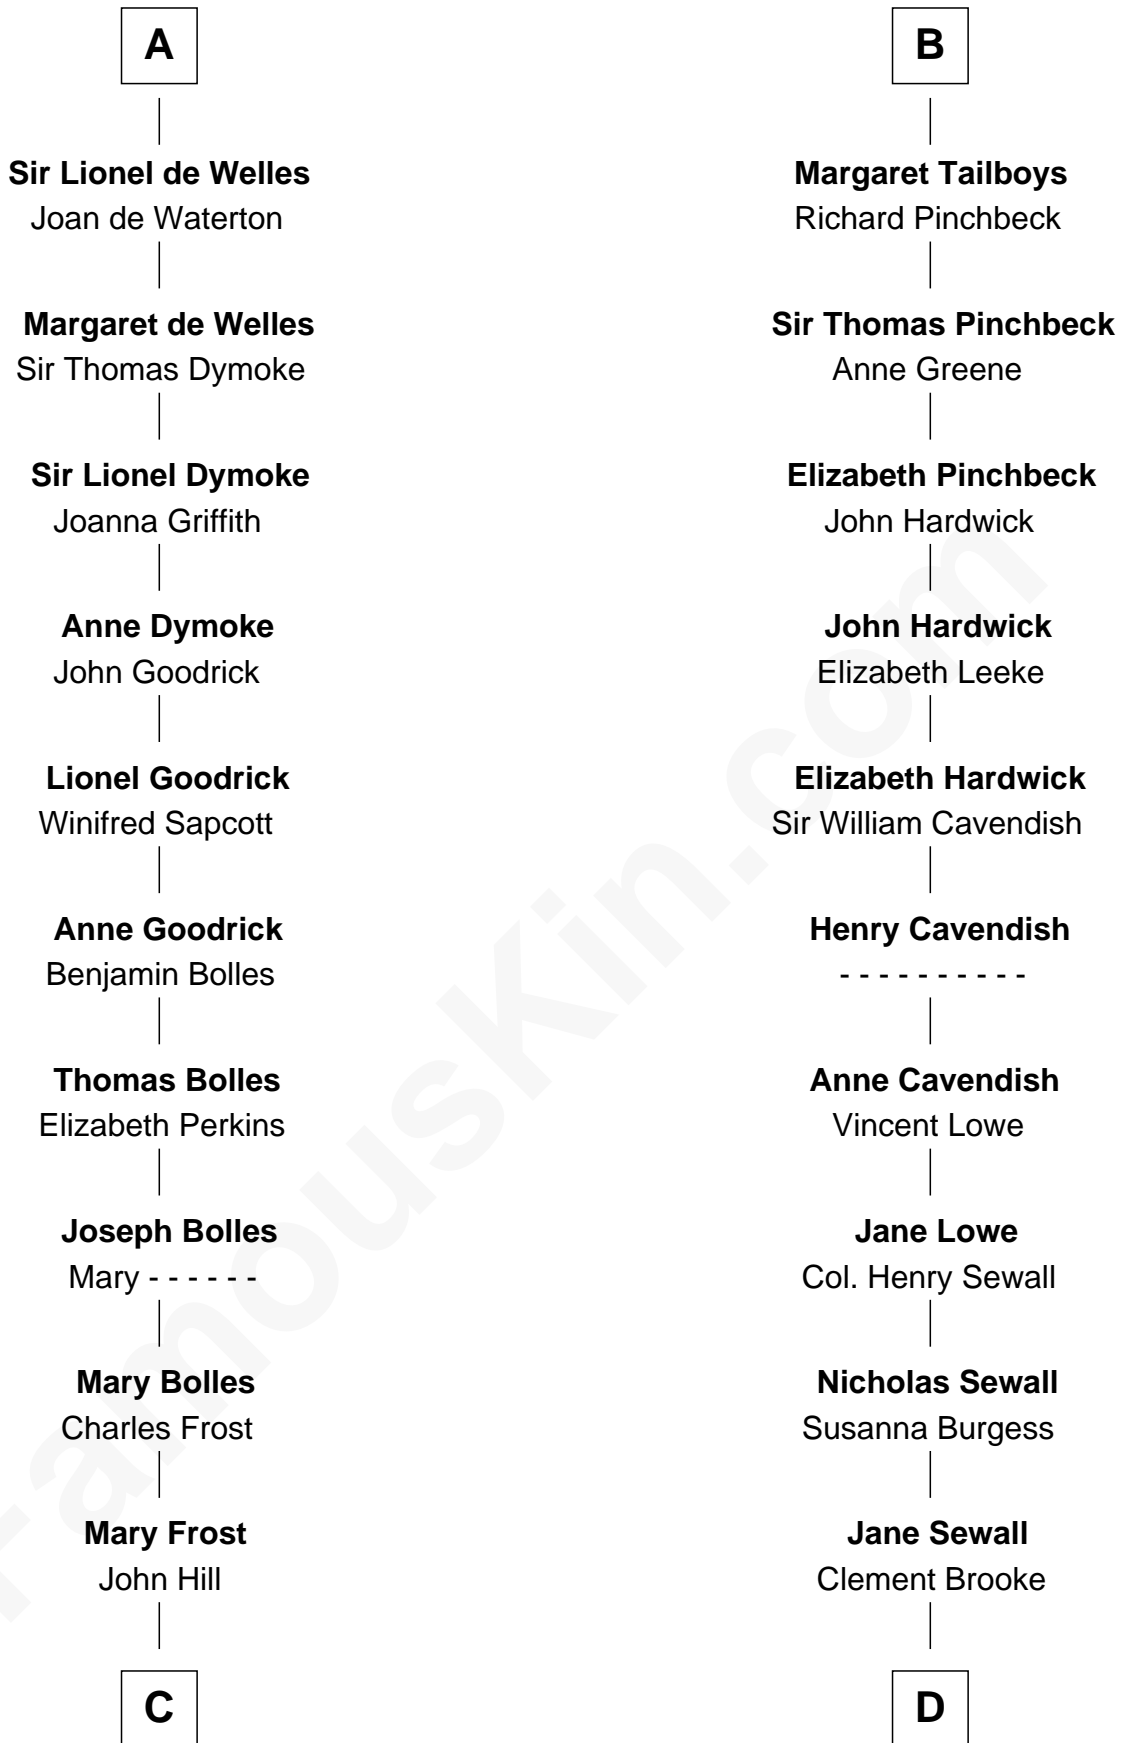

FamousKin.com Relationship Chart of

Ichabod Goodwin

27th Governor of New Hampshire

18th cousin 2 times removed of

Charles Carroll

Signer of the Declaration of Independence

C

Elisha Hill
Mary Plaisted

Hannah Hill
Dominicus Goodwin

Samuel Goodwin
Anna Thompson Gerrish

Ichabod Goodwin
27th Governor of New Hampshire

D

Elizabeth Brooke
Charles Carroll

Charles Carroll
Signer of Declaration of Independence

FamousKin.com