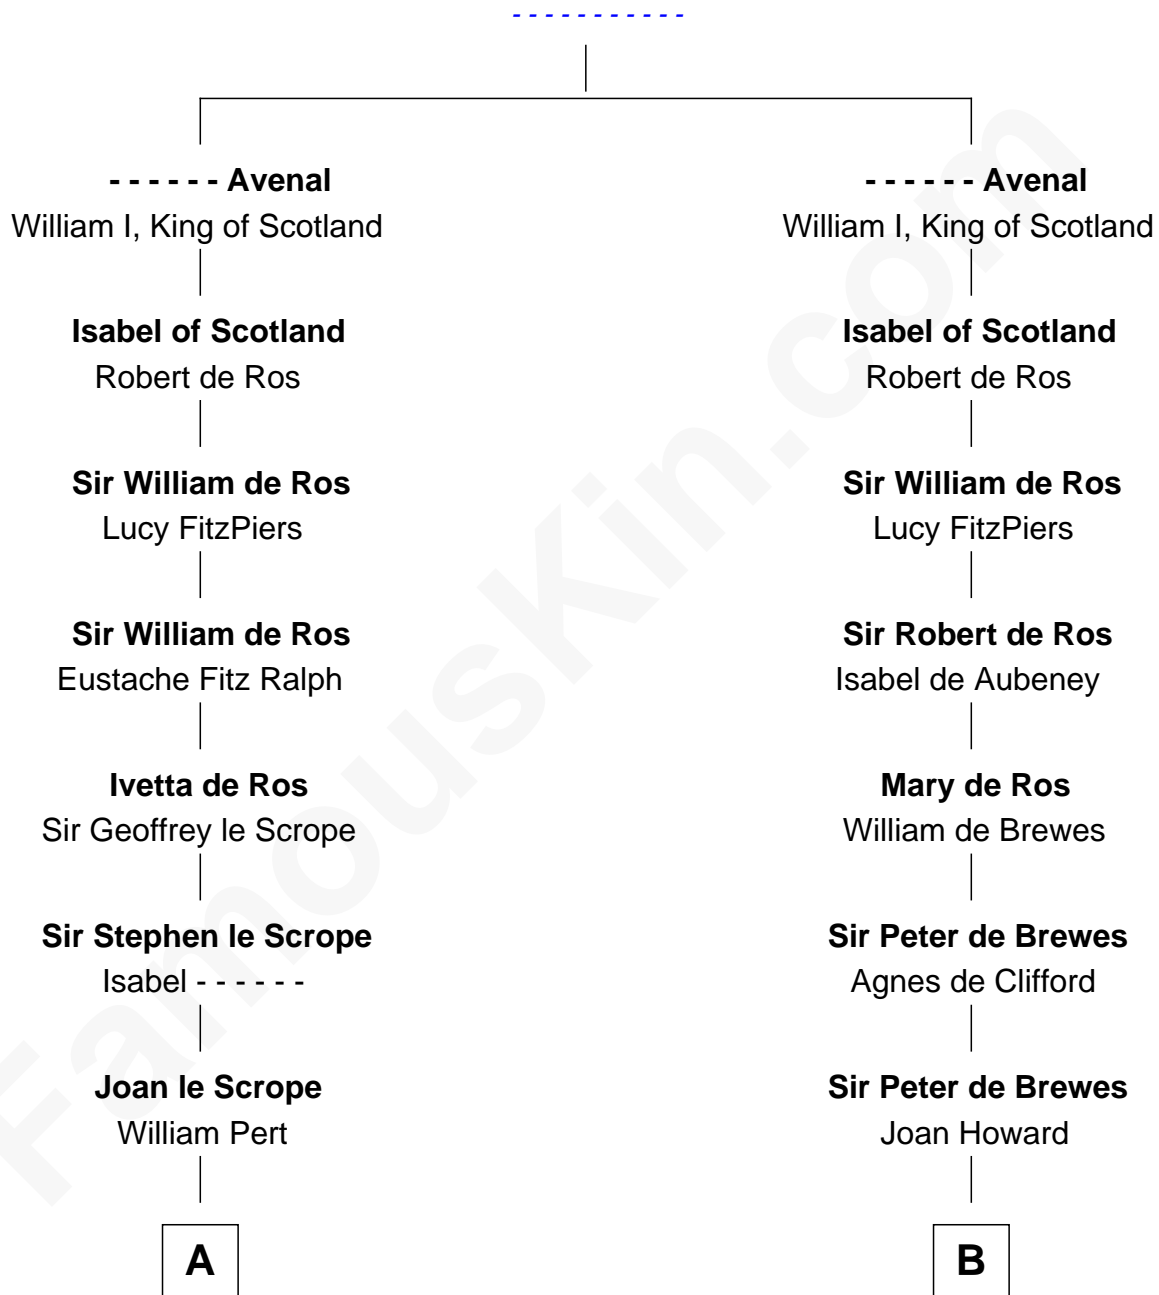

FamousKin.com Relationship Chart of

Ichabod Goodwin

27th Governor of New Hampshire

20th cousin 1 time removed of

Charles Carroll

Signer of the Declaration of Independence

Richard Avenal

C

Mary Frost

John Hill

Elisha Hill

Mary Plaisted

Hannah Hill

Dominicus Goodwin

Samuel Goodwin

Anna Thompson Gerrish

Ichabod Goodwin

27th Governor of New Hampshire

D

Nicholas Sewall

Susanna Burgess

Jane Sewall

Clement Brooke

Elizabeth Brooke