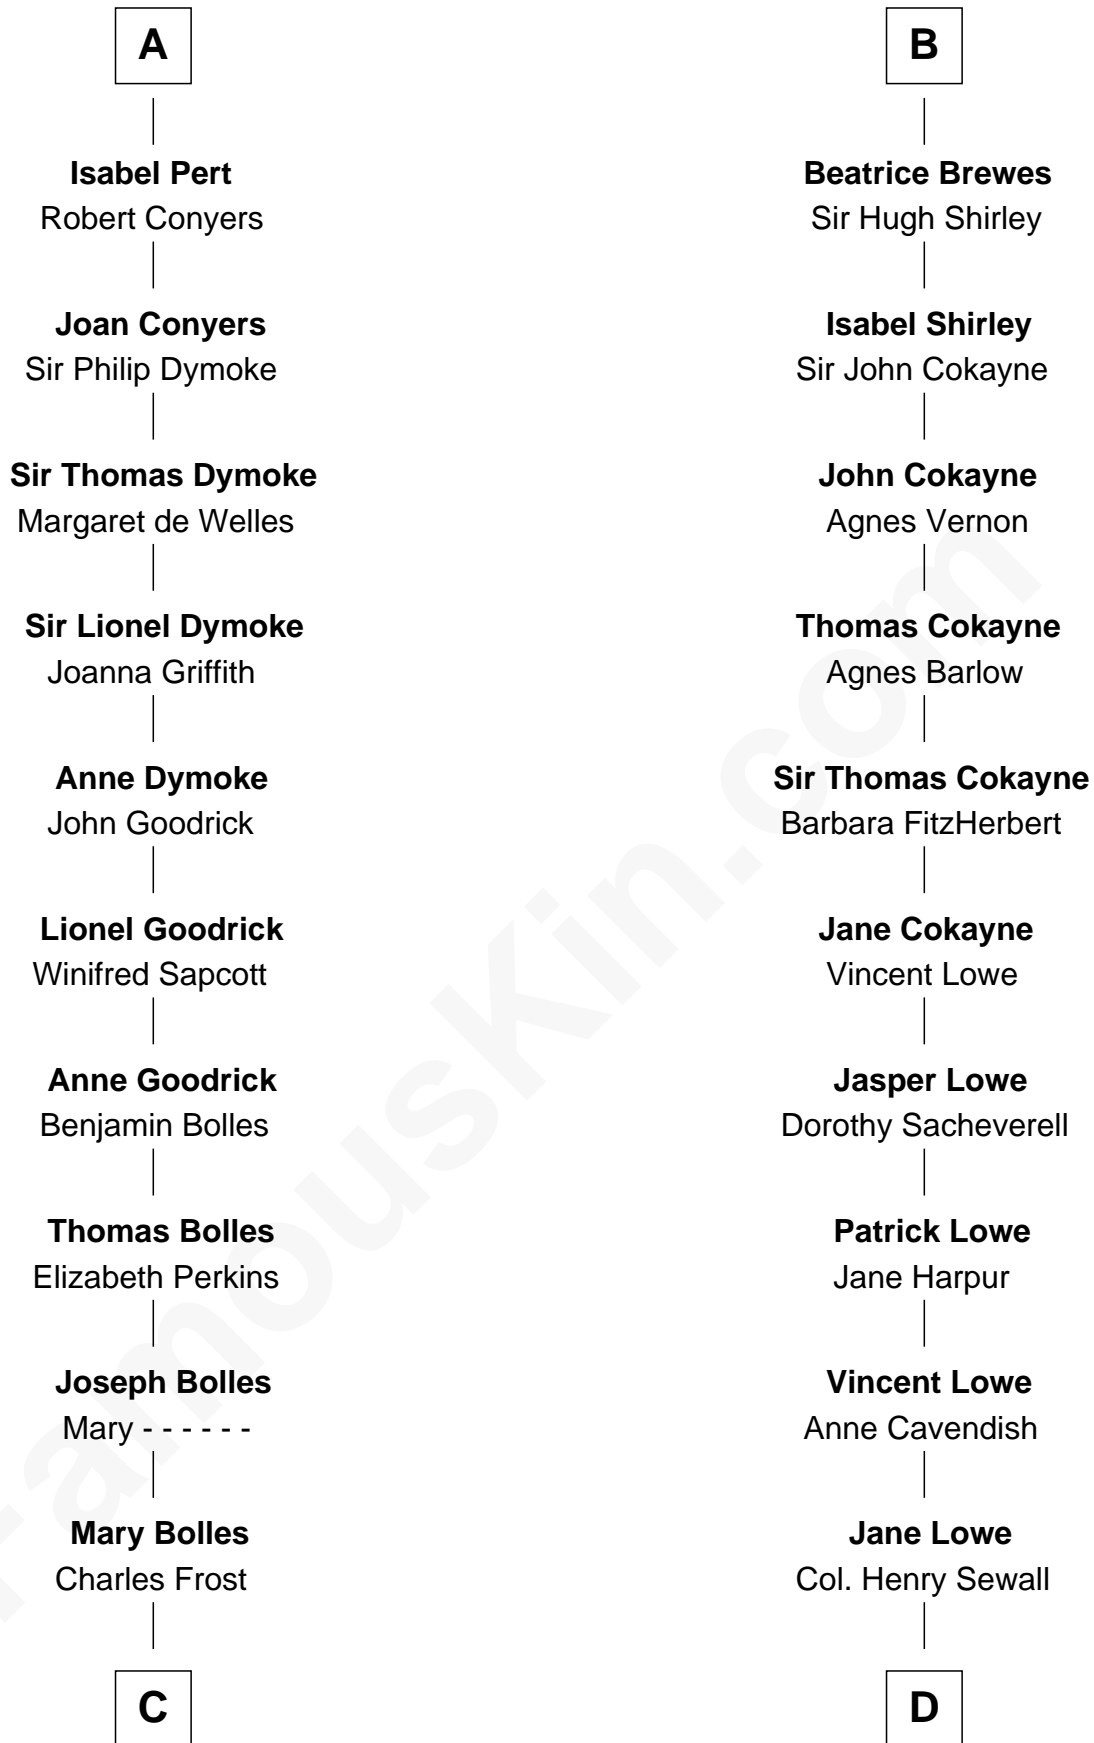

FamousKin.com Relationship Chart of

Ichabod Goodwin

27th Governor of New Hampshire

20th cousin 1 time removed of

Charles Carroll

Signer of the Declaration of Independence

Richard Avenal

C

Mary Frost

John Hill

Elisha Hill

Mary Plaisted

Hannah Hill

Dominicus Goodwin

Samuel Goodwin

Anna Thompson Gerrish

Ichabod Goodwin

27th Governor of New Hampshire

D

Nicholas Sewall

Susanna Burgess

Jane Sewall

Clement Brooke

Elizabeth Brooke