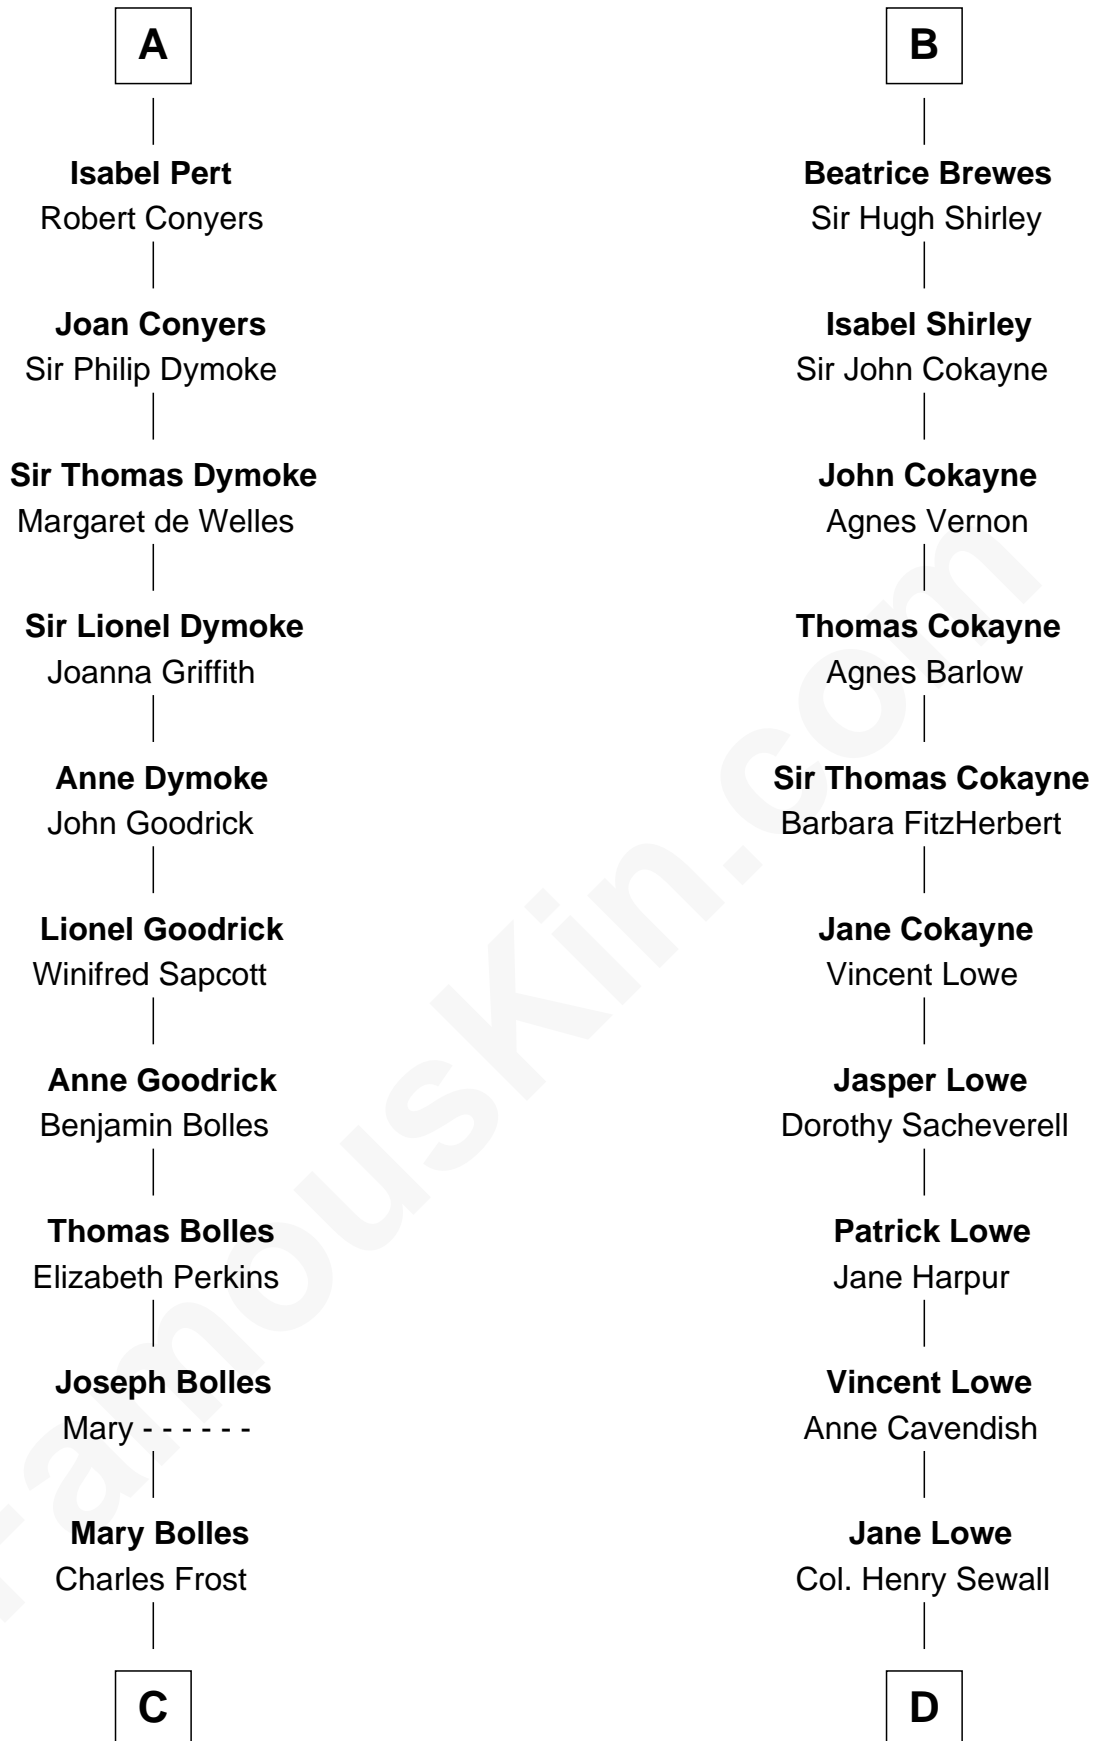

FamousKin.com Relationship Chart of

Ichabod Goodwin

27th Governor of New Hampshire

20th cousin 1 time removed of

Charles Carroll

Signer of the Declaration of Independence

C

Mary Frost

John Hill

Elisha Hill

Mary Plaisted

Hannah Hill

Dominicus Goodwin

Samuel Goodwin

Anna Thompson Gerrish

Ichabod Goodwin

27th Governor of New Hampshire

D

Nicholas Sewall

Susanna Burgess

Jane Sewall

Clement Brooke

Elizabeth Brooke

Charles Carroll