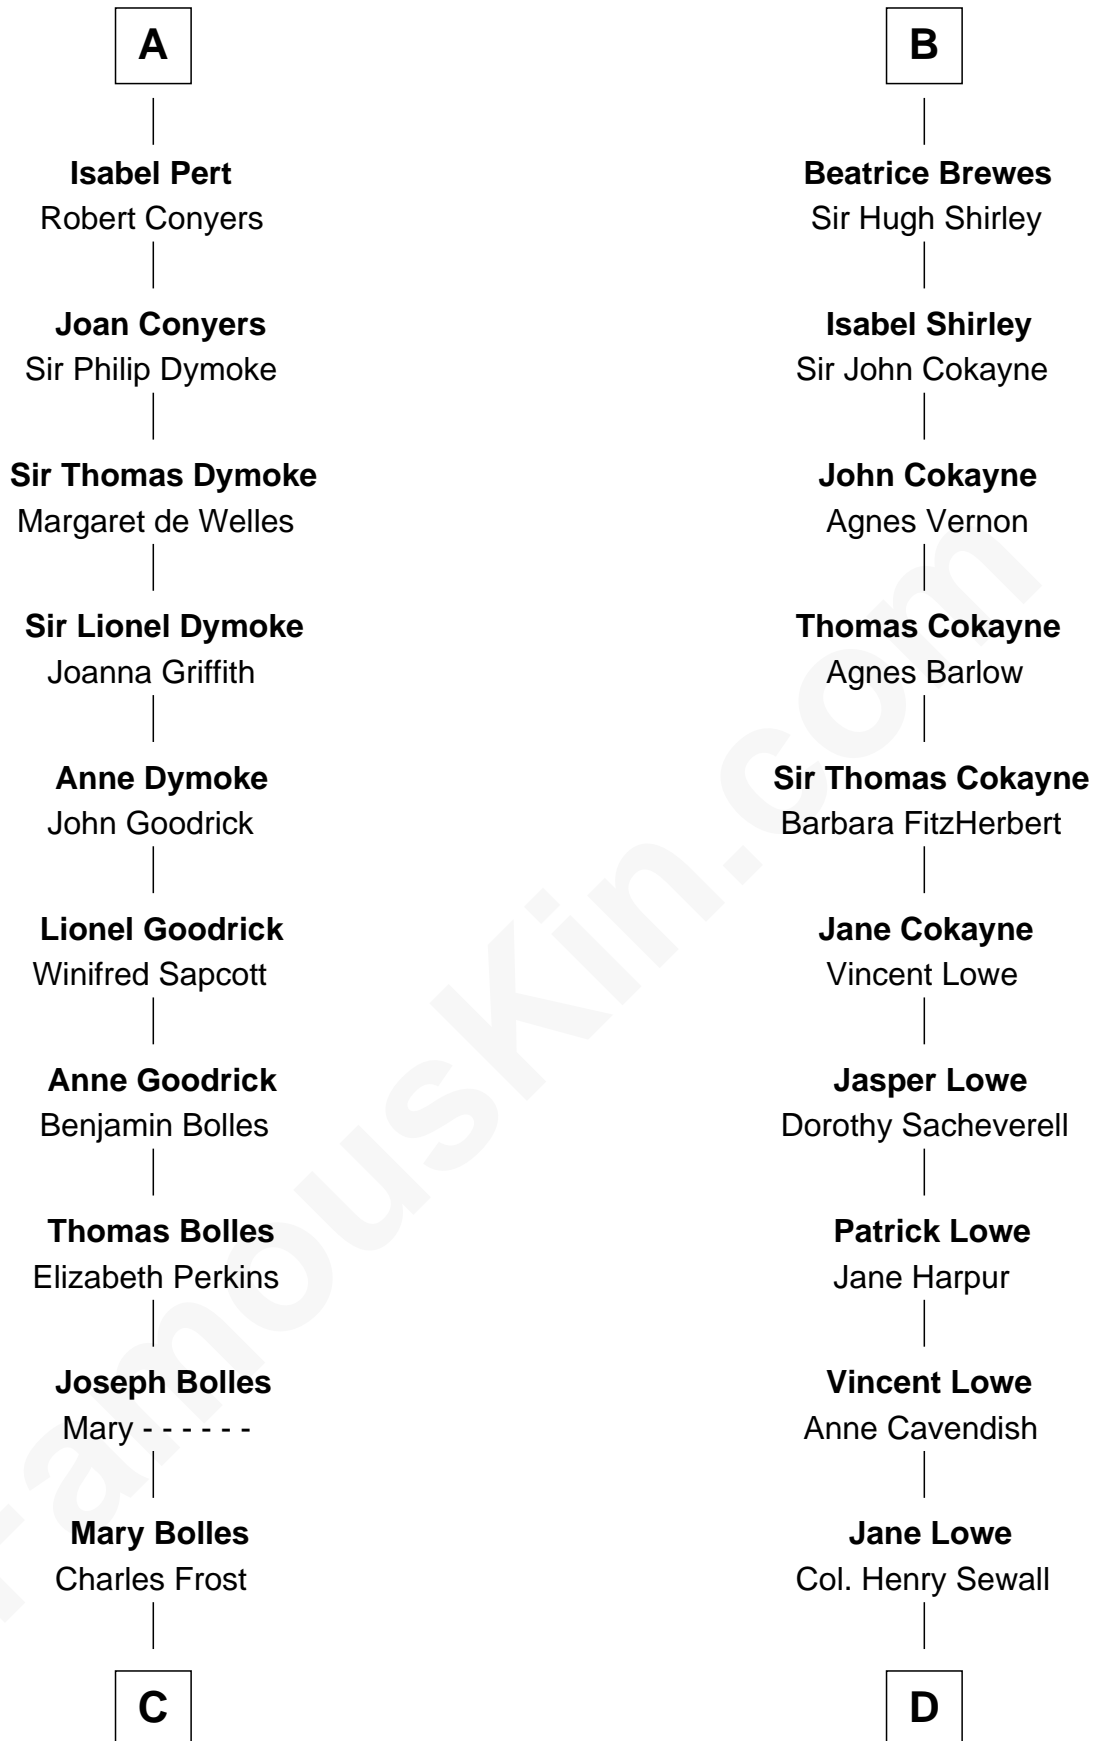

# FamousKin.com Relationship Chart of

**Ichabod Goodwin**

*27th Governor of New Hampshire*

**20th cousin 1 time removed of**

**Charles Carroll**

*Signer of the Declaration of Independence*

**William Trusbut**

**C**

**Mary Frost**

John Hill

**Elisha Hill**

Mary Plaisted

**Hannah Hill**

Dominicus Goodwin

**Samuel Goodwin**

Anna Thompson Gerrish

**Ichabod Goodwin**

*27th Governor of New Hampshire*

**D**

**Nicholas Sewall**

Susanna Burgess

**Jane Sewall**

Clement Brooke