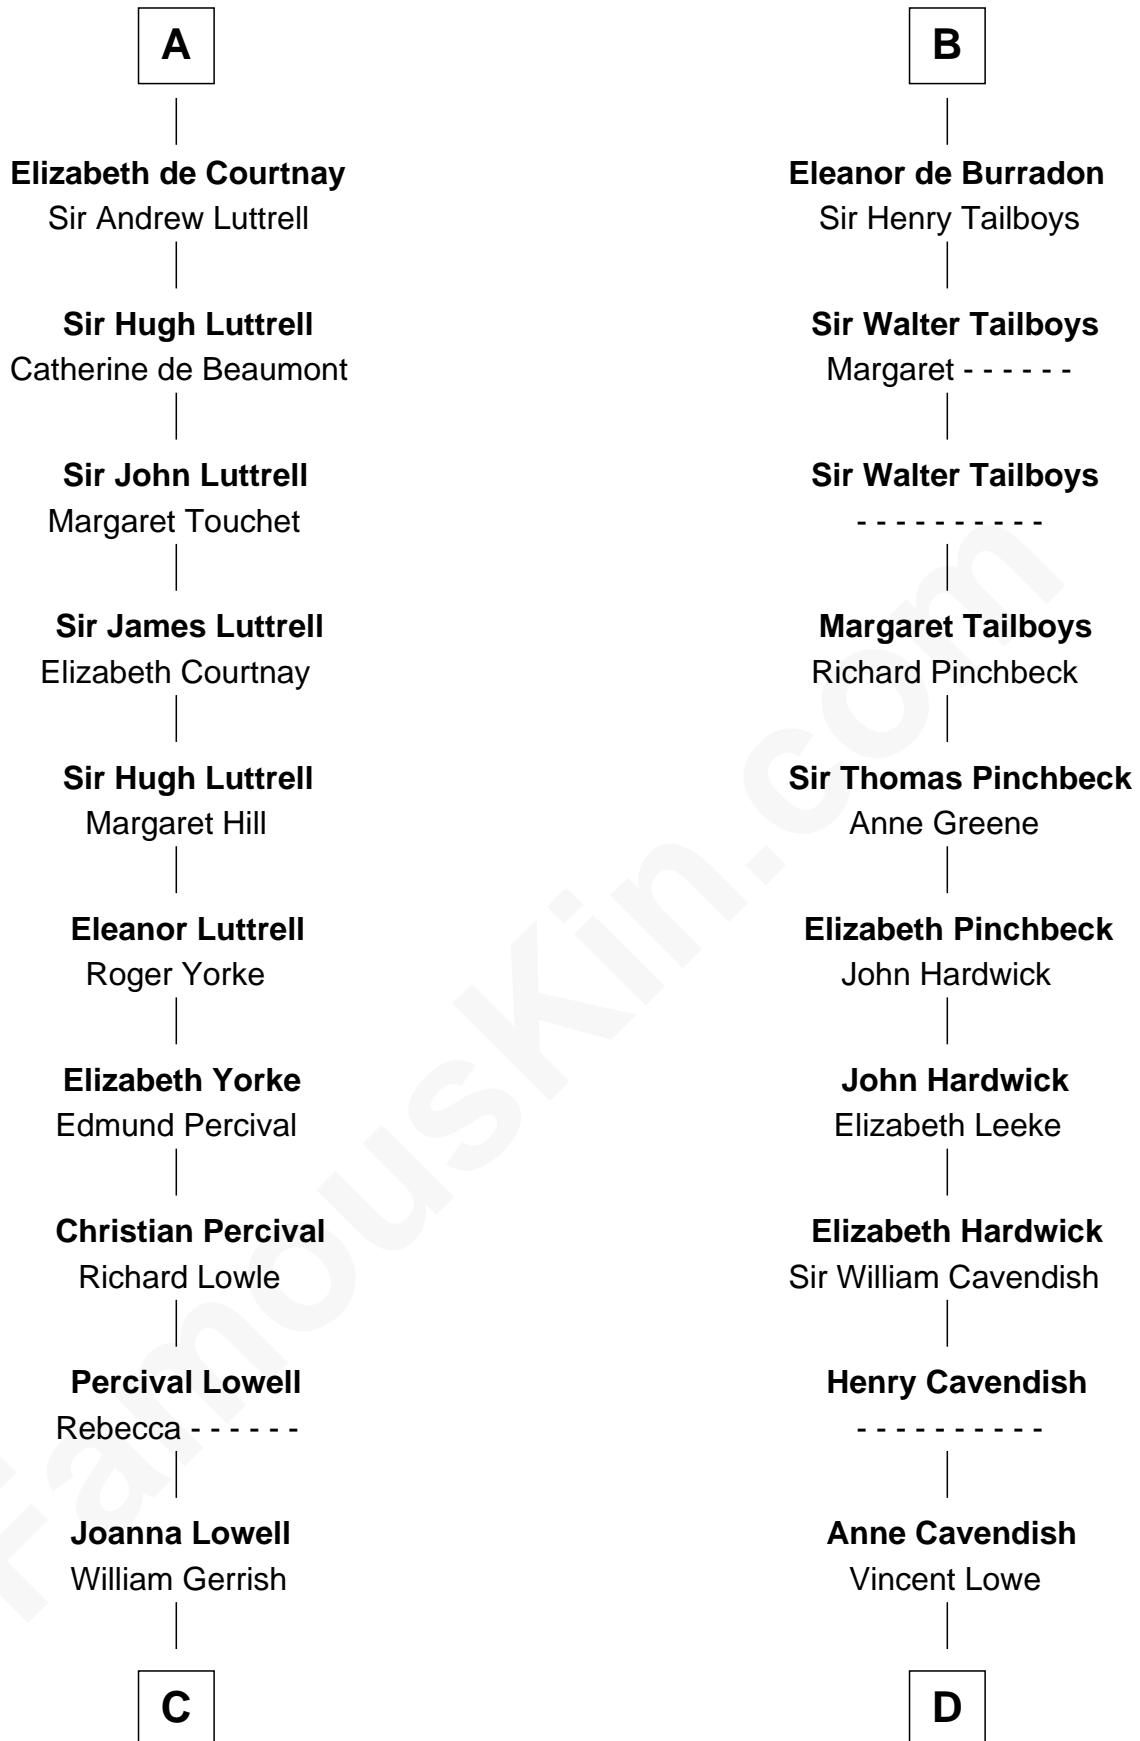

# FamousKin.com Relationship Chart of

**Ichabod Goodwin**

*27th Governor of New Hampshire*

21st cousin of

**Charles Carroll**

*Signer of the Declaration of Independence*

**C**

**John Gerrish**  
Elizabeth Waldron

**Col. Timothy Gerrish**  
Sarah Elliot

**Col. Joseph Gerrish**  
Anna Thompson

**Anna Thompson Gerrish**  
Samuel Goodwin

**Ichabod Goodwin**  
*27th Governor of New Hampshire*

**D**

**Jane Lowe**  
Col. Henry Sewall

**Nicholas Sewall**  
Susanna Burgess

**Jane Sewall**  
Clement Brooke

**Elizabeth Brooke**  
Charles Carroll

**Charles Carroll**  
*Signer of Declaration of Independence*