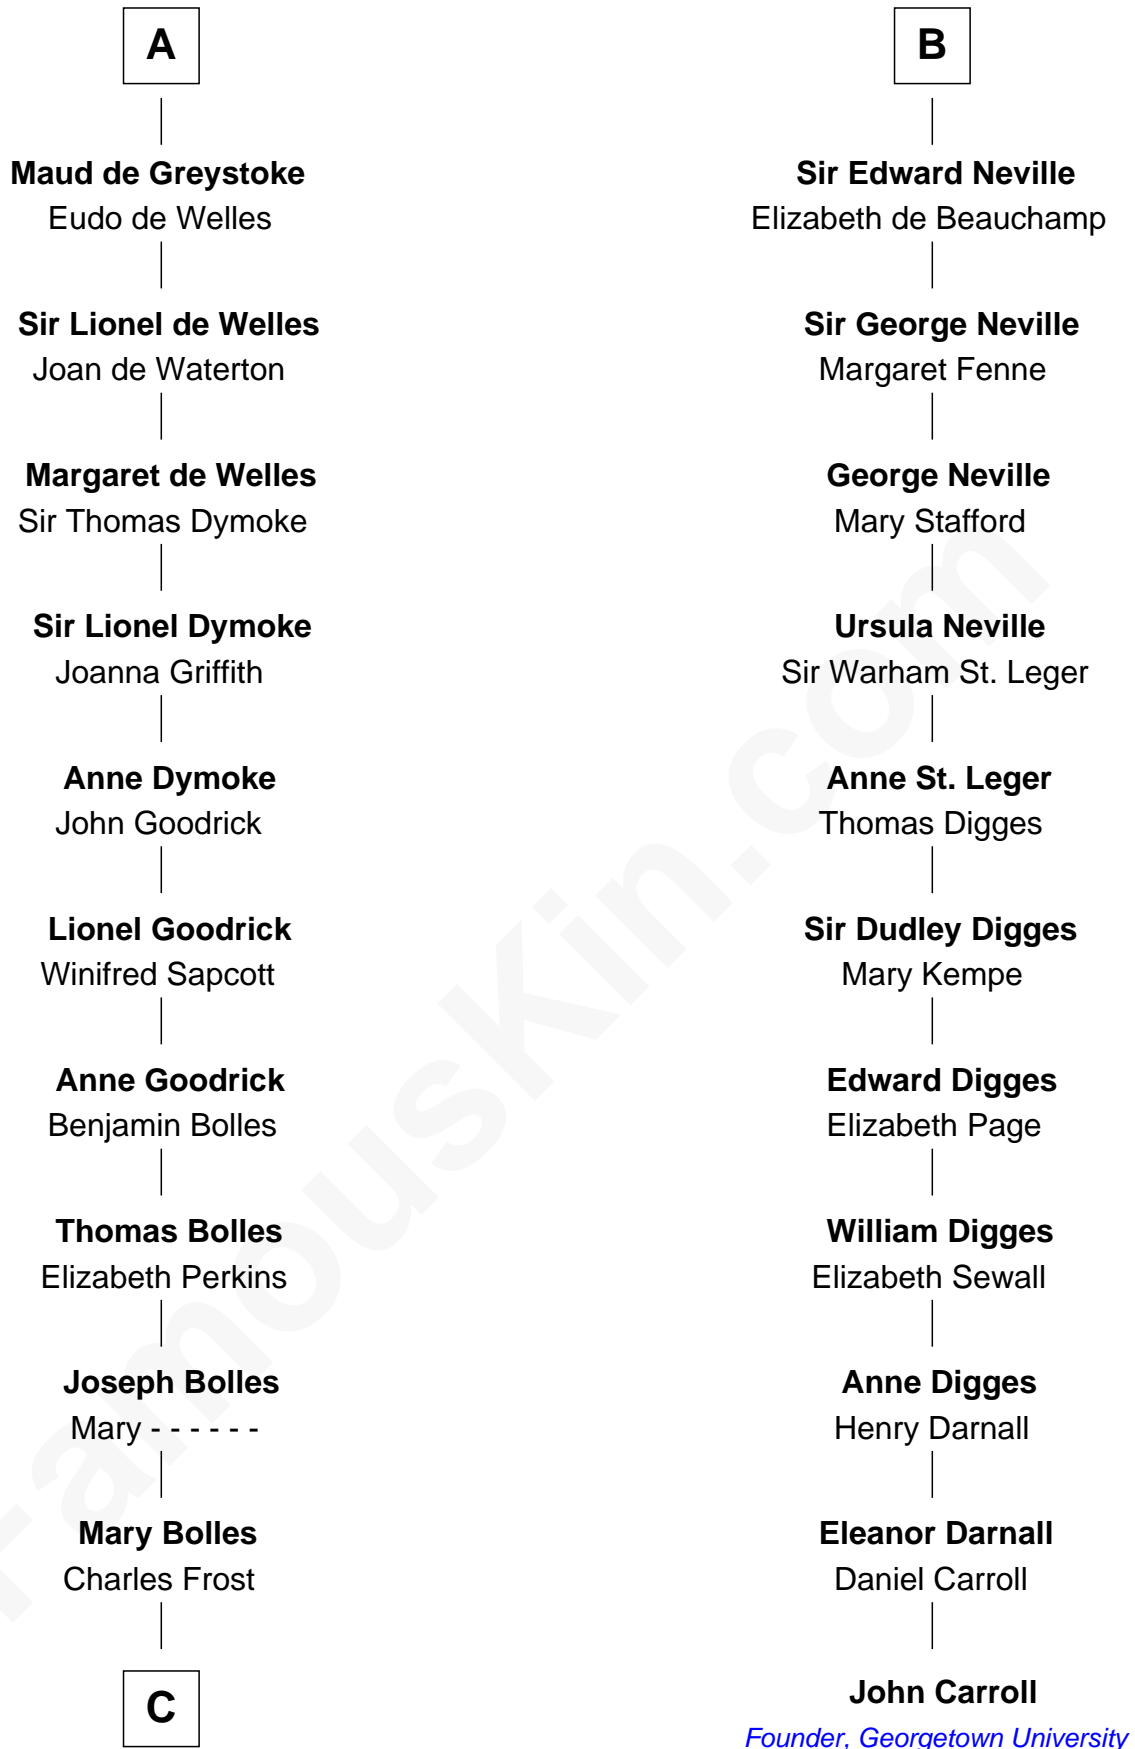

FamousKin.com

Relationship Chart of

Ichabod Goodwin

27th Governor of New Hampshire

17th cousin 4 times removed of

John Carroll

Founder of Georgetown University

C

—
Mary Frost

John Hill

—
Elisha Hill

Mary Plaisted

—
Hannah Hill

Dominicus Goodwin

—
Samuel Goodwin

Anna Thompson Gerrish