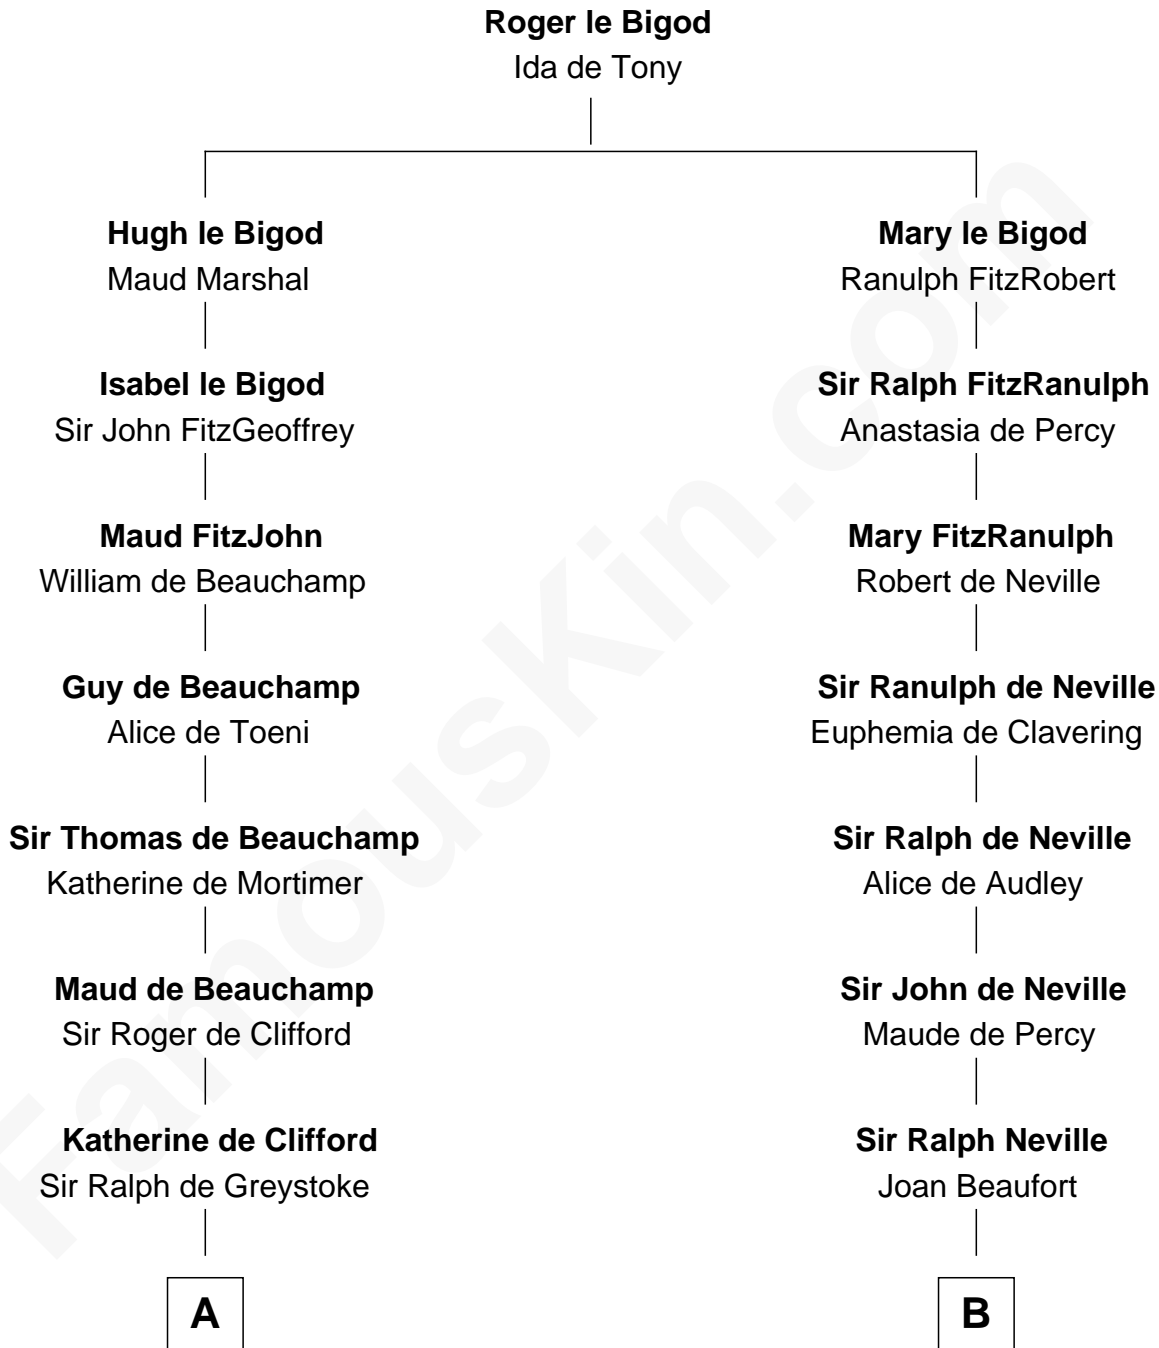

FamousKin.com

Relationship Chart of

Ichabod Goodwin

27th Governor of New Hampshire

17th cousin 4 times removed of

John Carroll

Founder of Georgetown University

C

—
Mary Frost

John Hill

—
Elisha Hill

Mary Plaisted

—
Hannah Hill

Dominicus Goodwin

—
Samuel Goodwin

Anna Thompson Gerrish

—
Ichabod Goodwin

27th Governor of New Hampshire