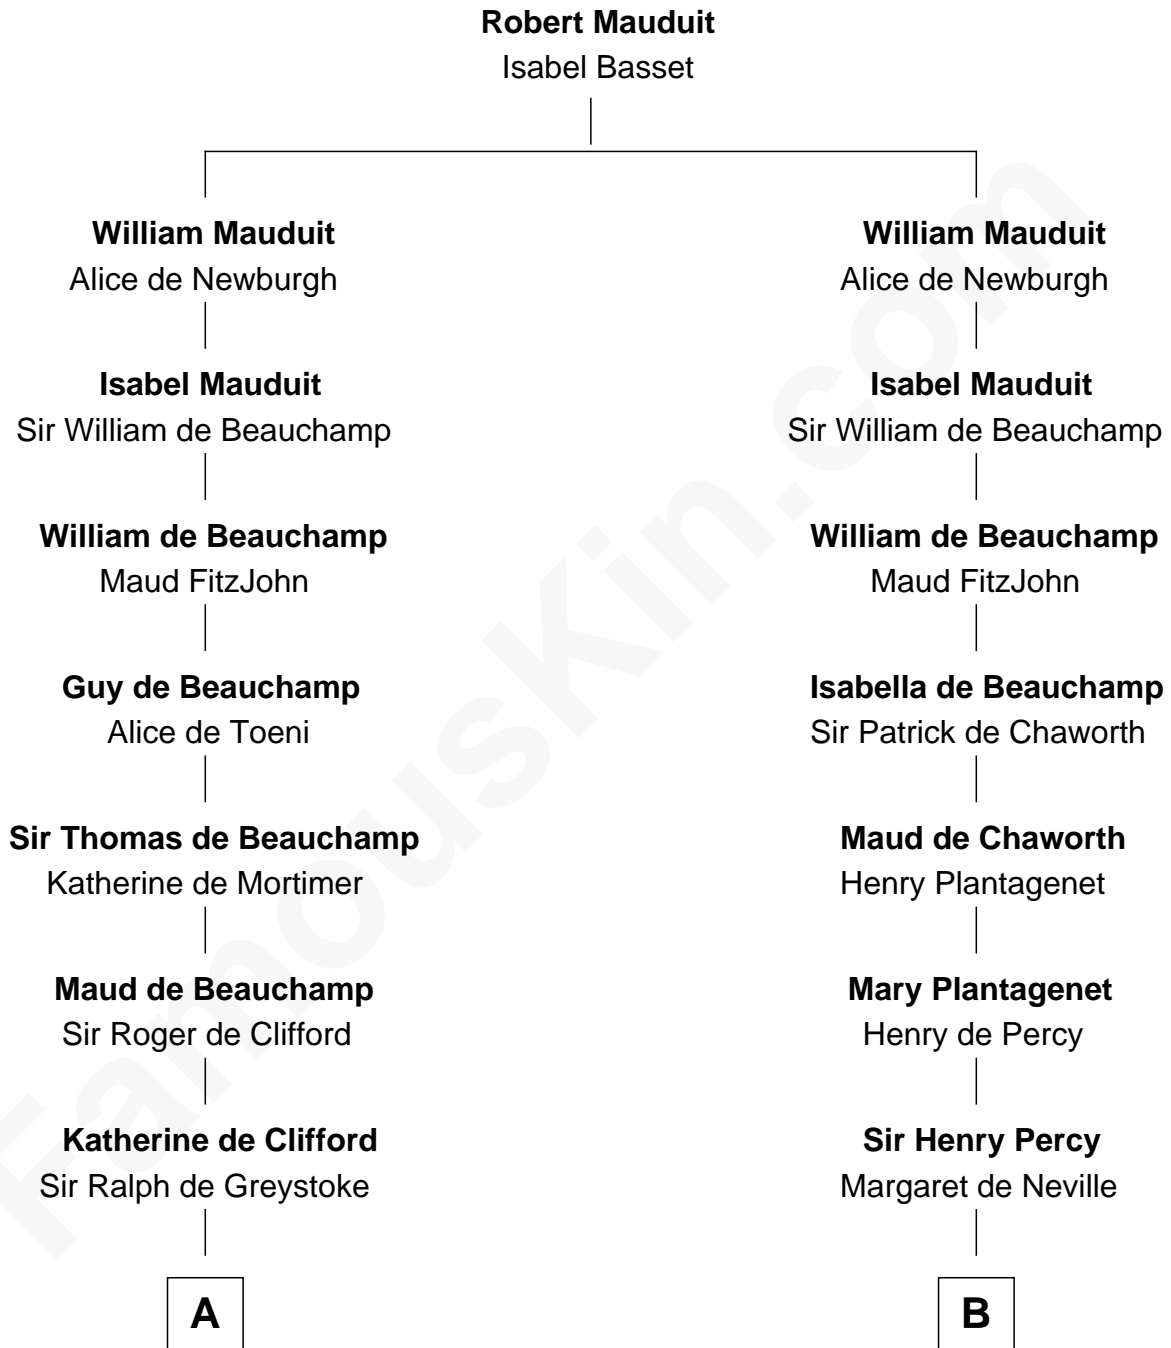

FamousKin.com Relationship Chart of

Ichabod Goodwin

27th Governor of New Hampshire

20th cousin 1 time removed of

John Carroll

Founder of Georgetown University

C

Mary Frost

John Hill

Elisha Hill

Mary Plaisted

Hannah Hill

Dominicus Goodwin

Samuel Goodwin

Anna Thompson Gerrish

Ichabod Goodwin

27th Governor of New Hampshire

D

William Digges

Elizabeth Sewall

Anne Digges

Henry Darnall

Eleanor Darnall

Daniel Carroll