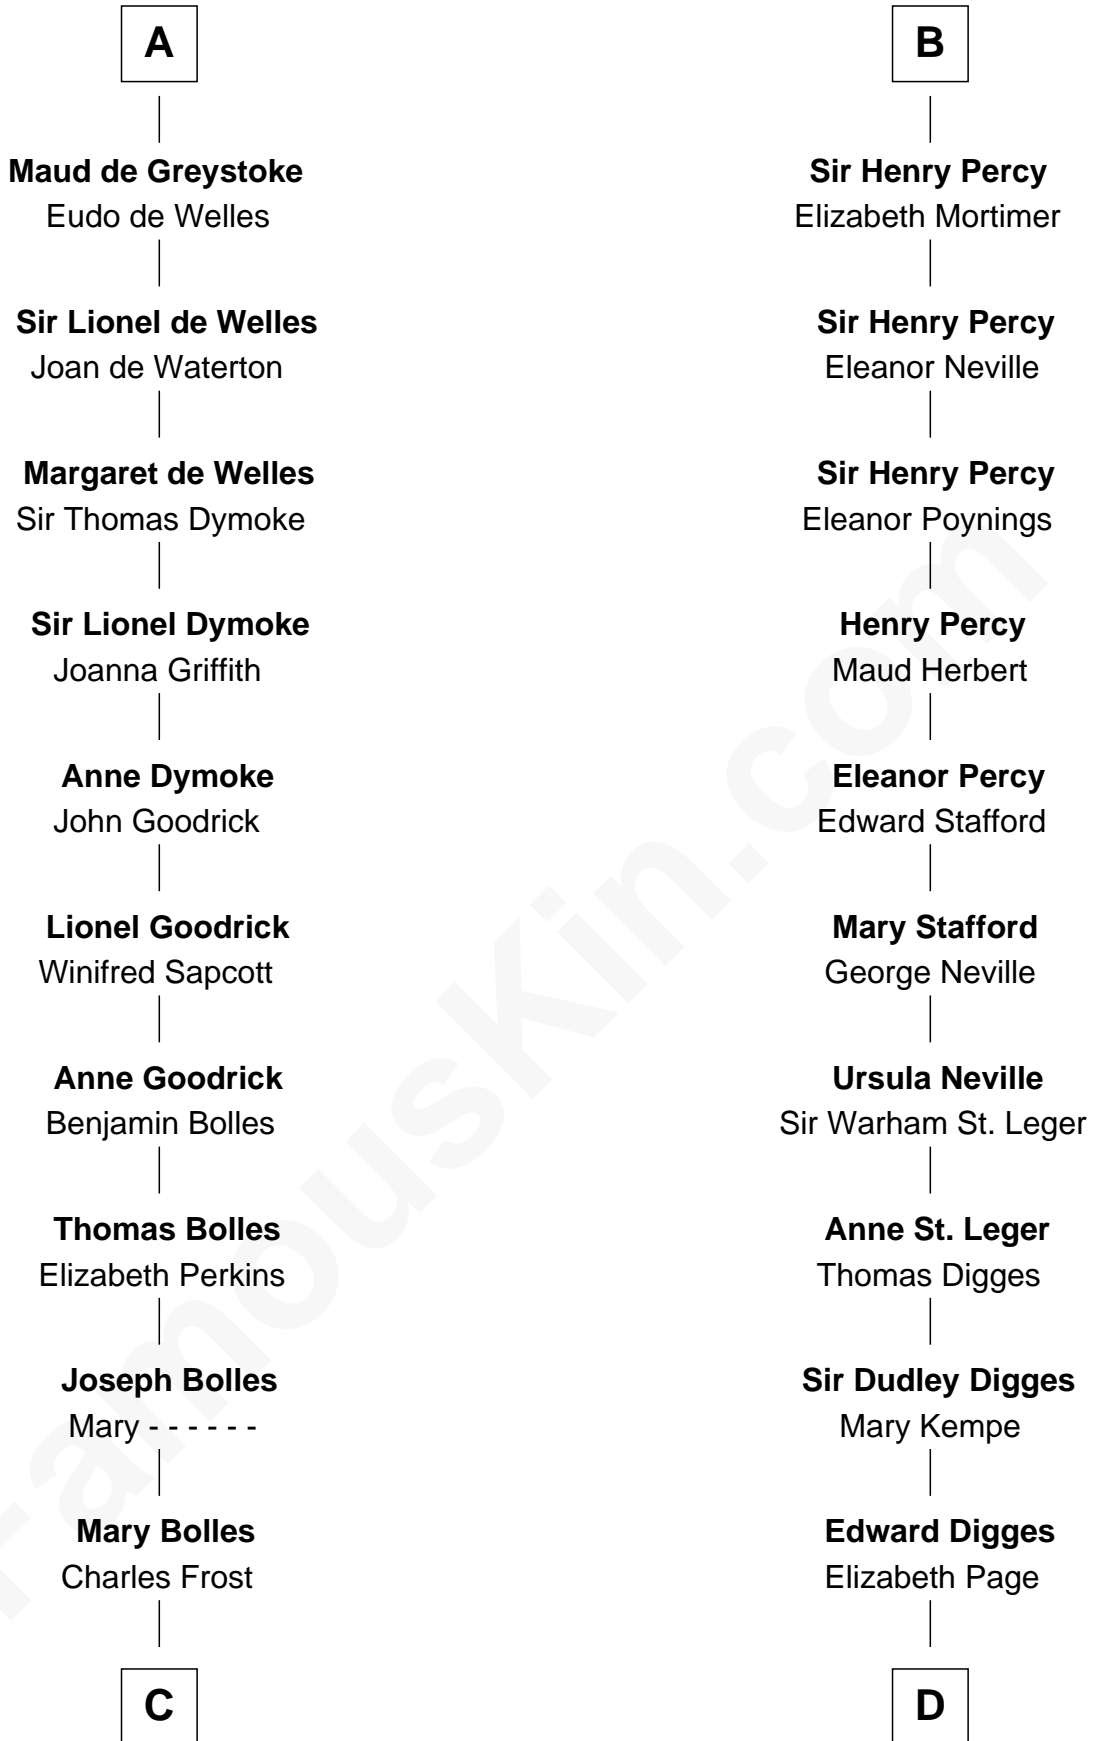

FamousKin.com Relationship Chart of

Ichabod Goodwin

27th Governor of New Hampshire

20th cousin 1 time removed of

John Carroll

Founder of Georgetown University

C

Mary Frost

John Hill

Elisha Hill

Mary Plaisted

Hannah Hill

Dominicus Goodwin

Samuel Goodwin

Anna Thompson Gerrish

Ichabod Goodwin

27th Governor of New Hampshire

D

William Digges

Elizabeth Sewall

Anne Digges

Henry Darnall

Eleanor Darnall

Daniel Carroll