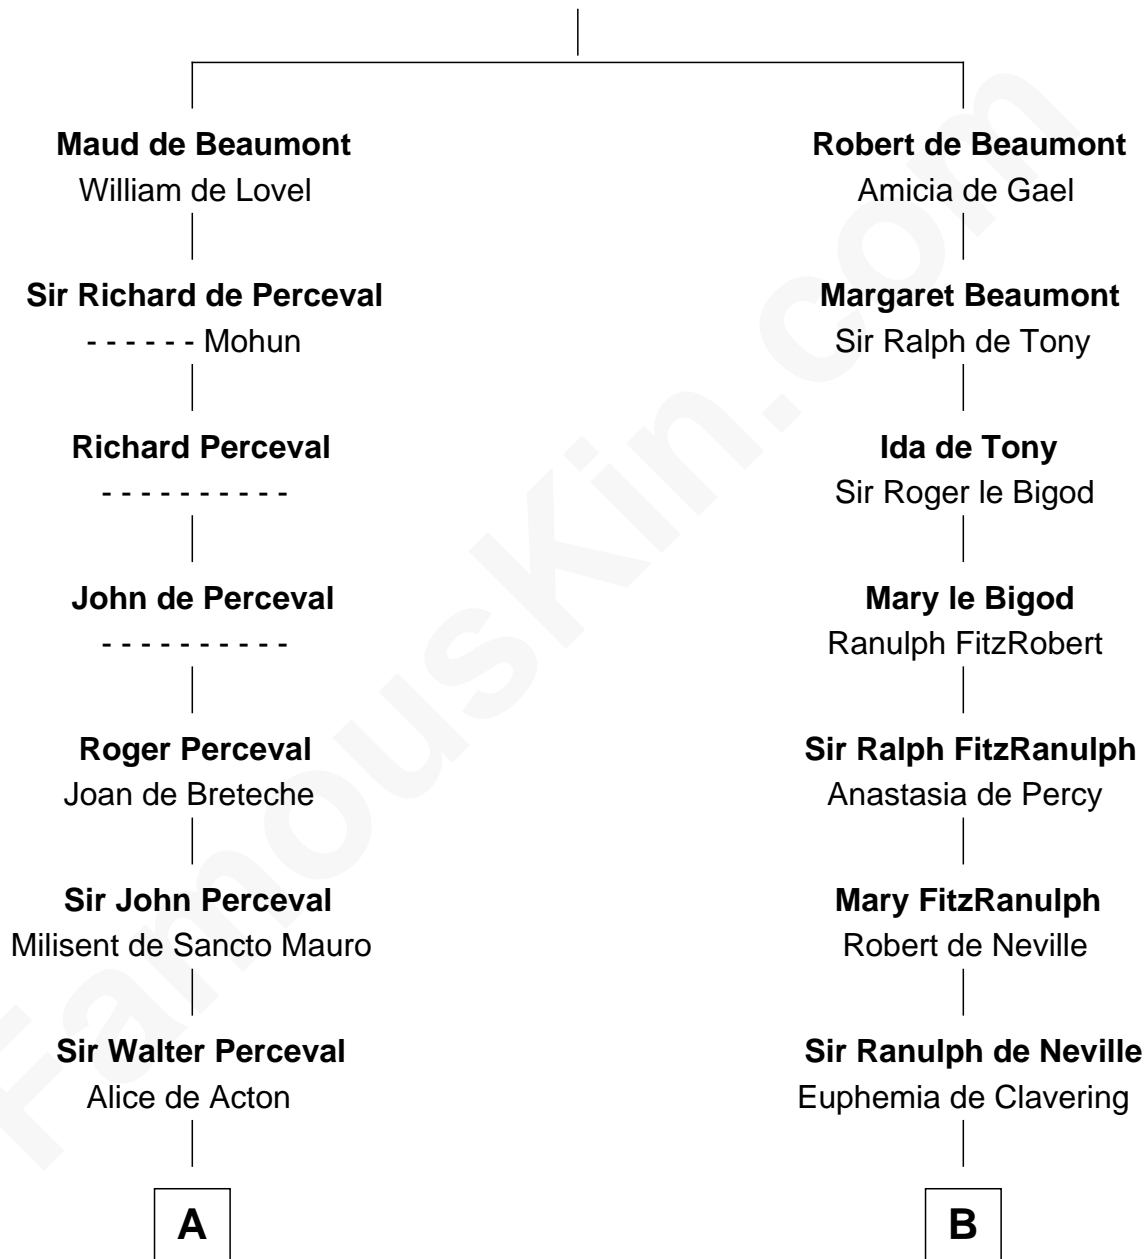

# FamousKin.com Relationship Chart of

**Ichabod Goodwin**

*27th Governor of New Hampshire*

20th cousin of

**John Carroll**

*Founder of Georgetown University*

**Sir Robert de Beaumont**

Isabel de Vermandois

**C**

**Col. Timothy Gerrish**

Sarah Elliot

**Col. Joseph Gerrish**

Anna Thompson

**Anna Thompson Gerrish**

Samuel Goodwin

**Ichabod Goodwin**

*27th Governor of New Hampshire*

**D**

**William Digges**

Elizabeth Sewall

**Anne Digges**

Henry Darnall

**Eleanor Darnall**

Daniel Carroll