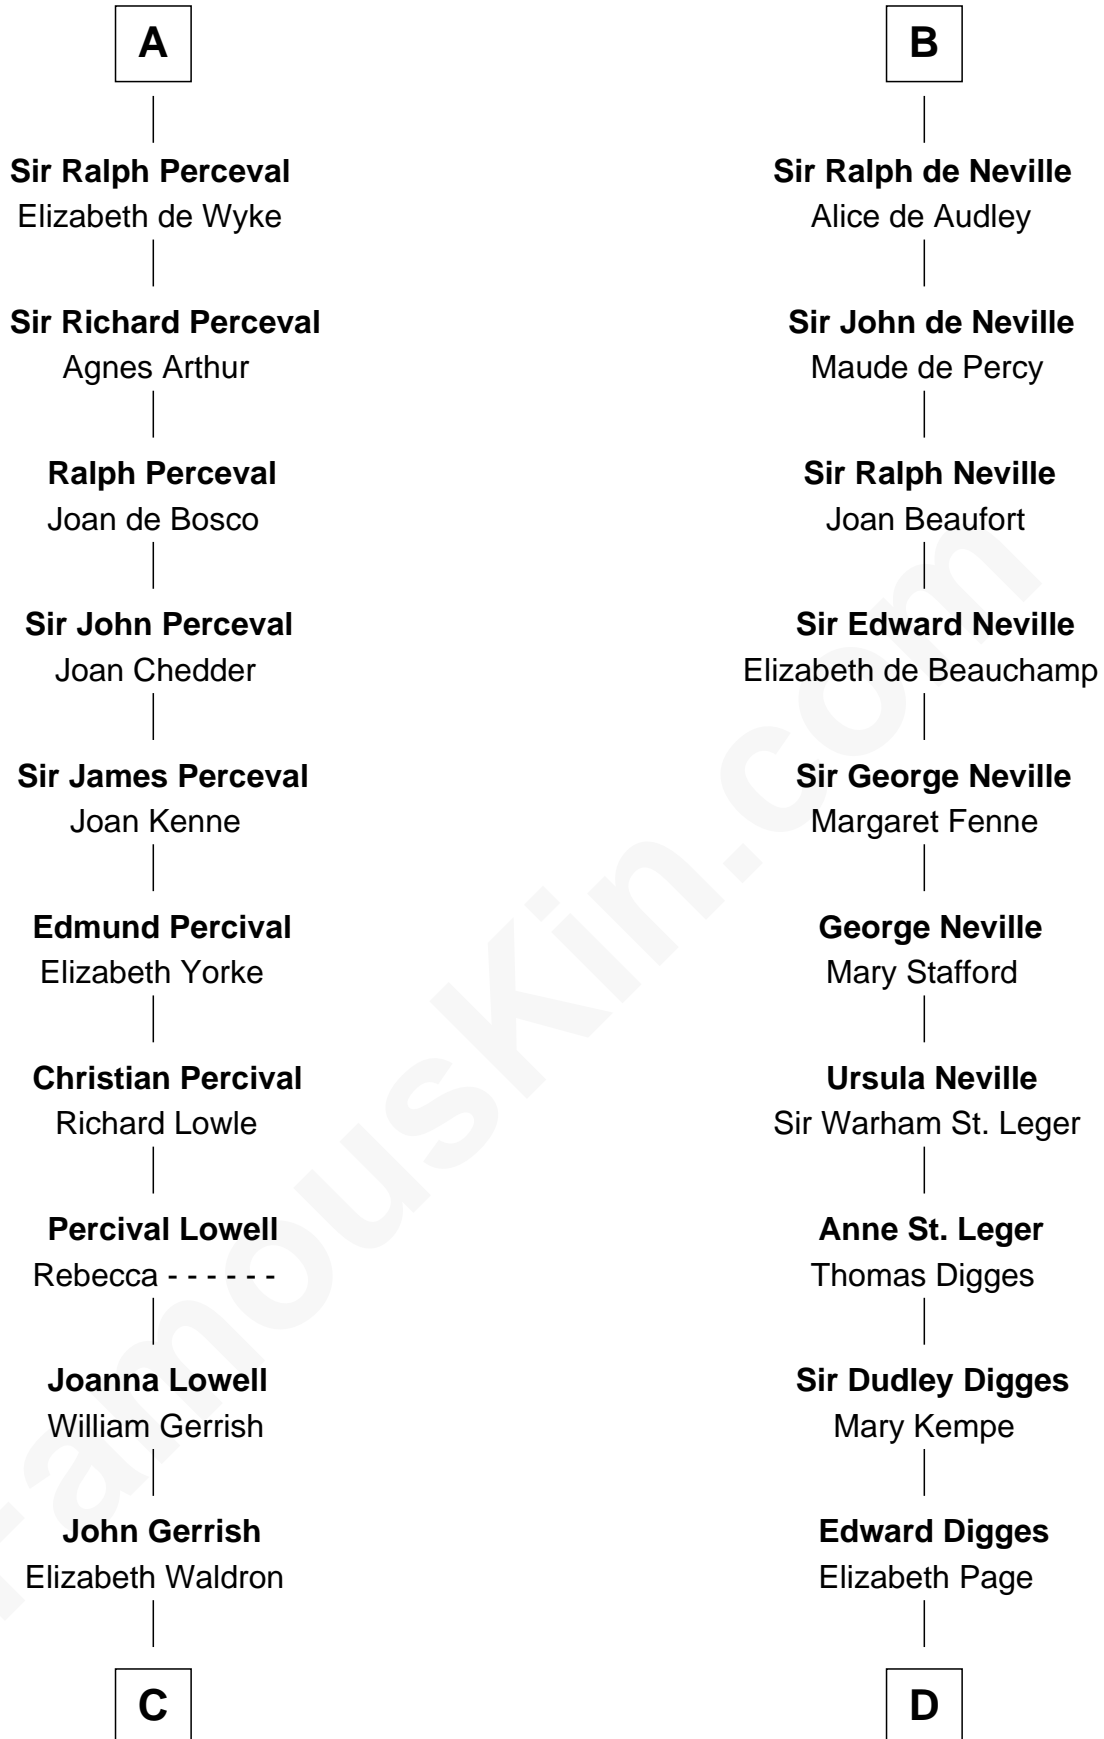

# FamousKin.com Relationship Chart of

**Ichabod Goodwin**

*27th Governor of New Hampshire*

20th cousin of

**John Carroll**

*Founder of Georgetown University*

**Sir Robert de Beaumont**

Isabel de Vermandois

**C**

**Col. Timothy Gerrish**

Sarah Elliot

**Col. Joseph Gerrish**

Anna Thompson

**Anna Thompson Gerrish**

Samuel Goodwin

**Ichabod Goodwin**

*27th Governor of New Hampshire*

**D**

**William Digges**

Elizabeth Sewall

**Anne Digges**

Henry Darnall

**Eleanor Darnall**

Daniel Carroll