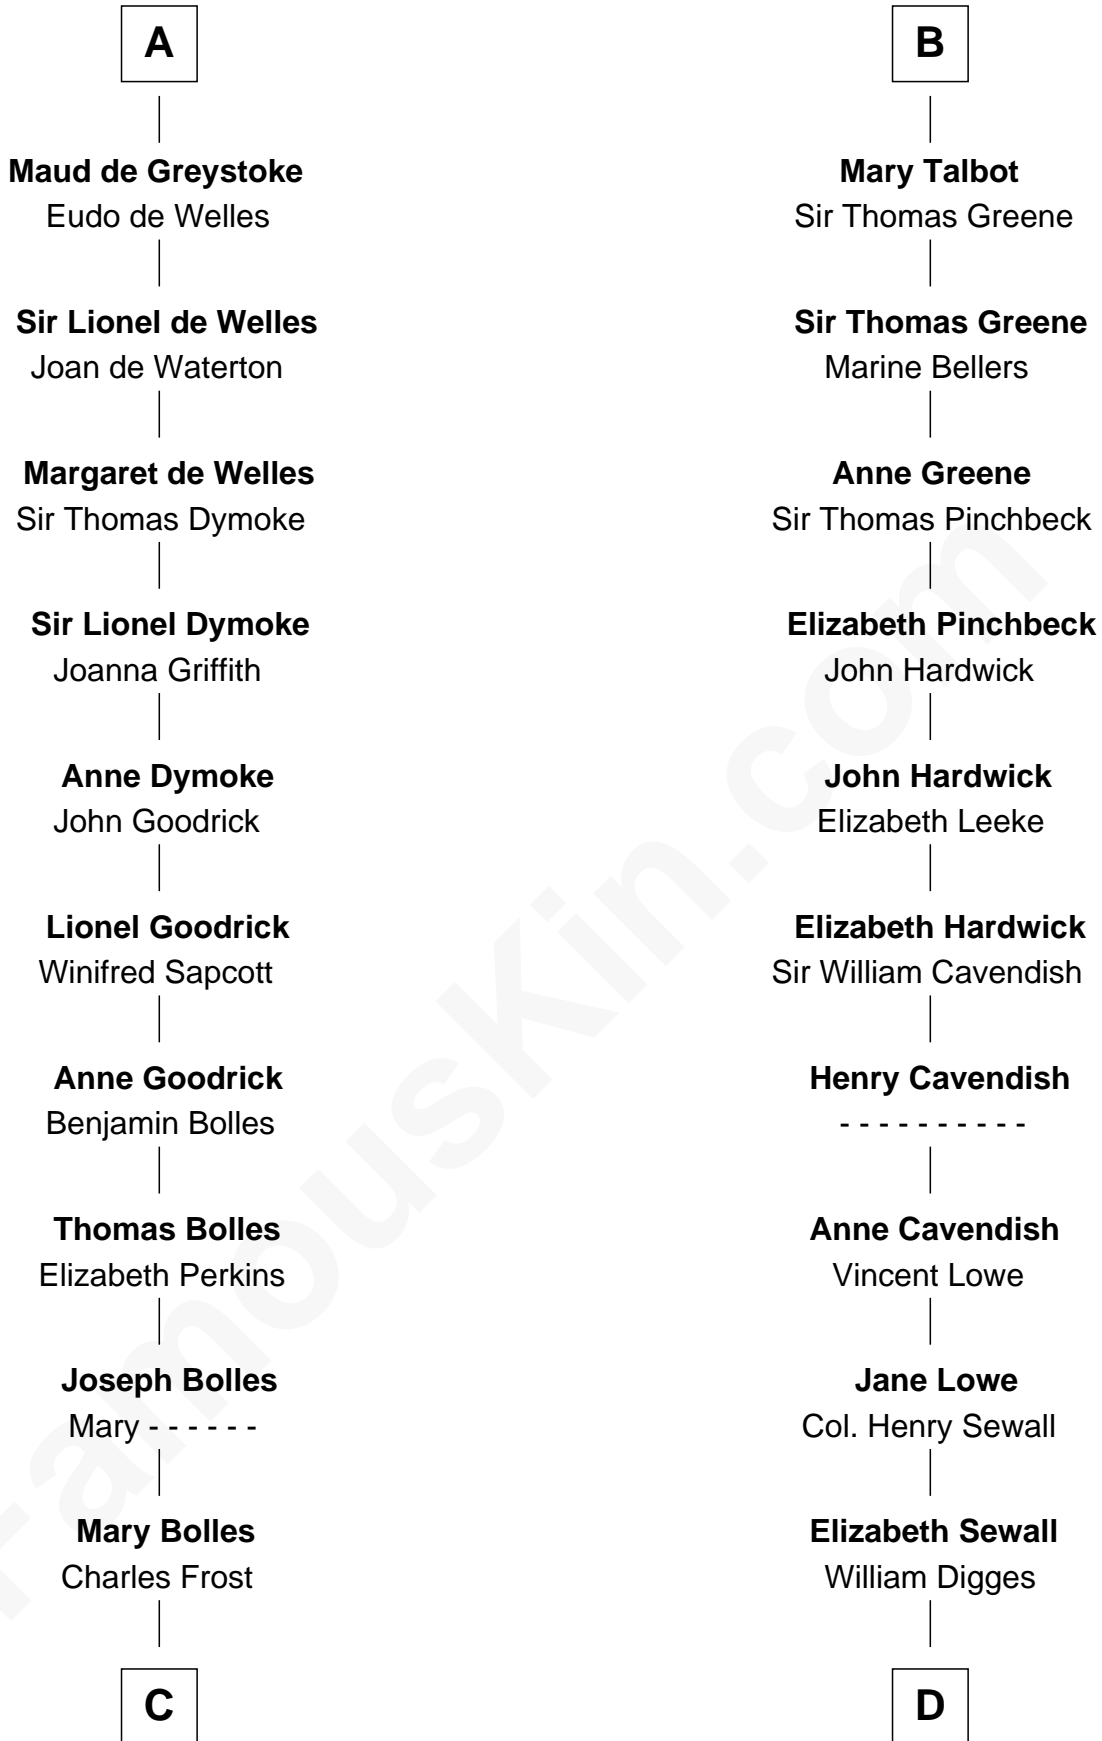

FamousKin.com

Relationship Chart of

Ichabod Goodwin

27th Governor of New Hampshire

19th cousin 2 times removed of

John Carroll

Founder of Georgetown University

C

Mary Frost

John Hill

Elisha Hill

Mary Plaisted

Hannah Hill

Dominicus Goodwin

Samuel Goodwin

Anna Thompson Gerrish

Ichabod Goodwin

27th Governor of New Hampshire

D

Anne Digges

Henry Darnall

Eleanor Darnall

Daniel Carroll

John Carroll