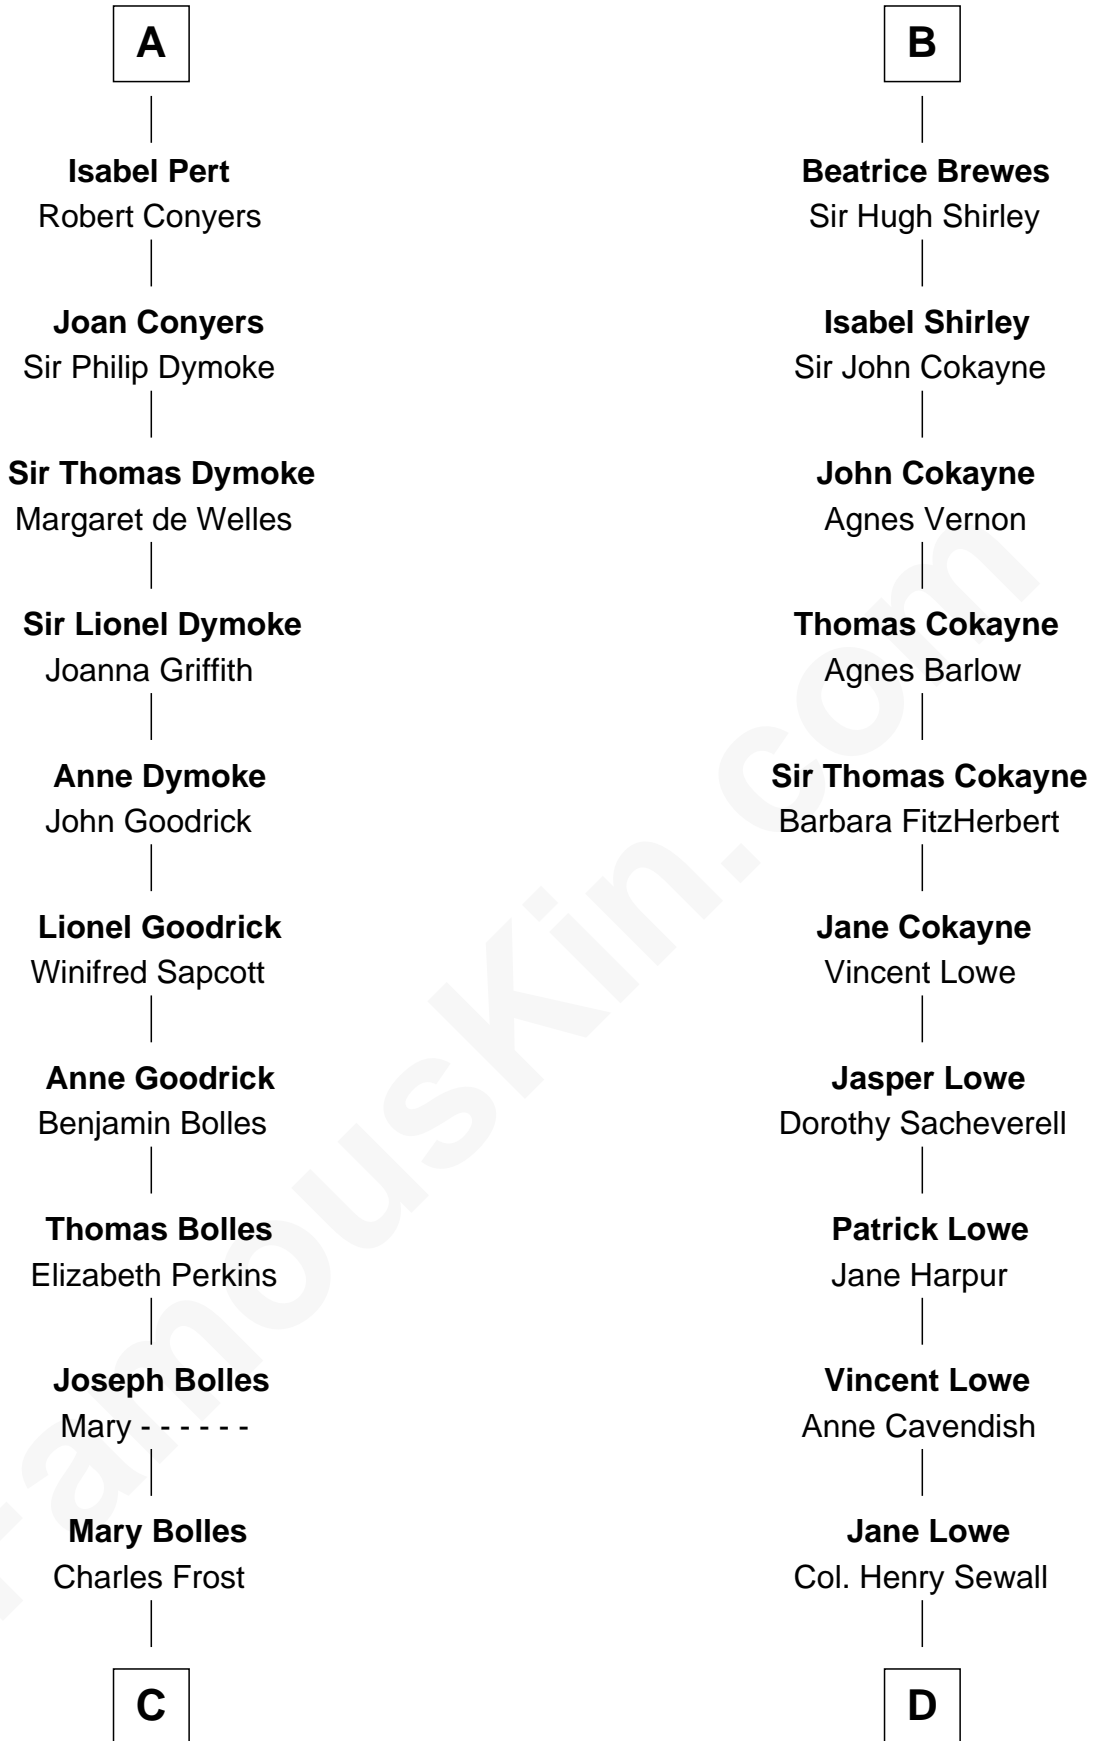

FamousKin.com Relationship Chart of

Ichabod Goodwin

27th Governor of New Hampshire

20th cousin 1 time removed of

John Carroll

Founder of Georgetown University

Richard Avenal

C

Mary Frost

John Hill

Elisha Hill

Mary Plaisted

Hannah Hill

Dominicus Goodwin

Samuel Goodwin

Anna Thompson Gerrish

Ichabod Goodwin

27th Governor of New Hampshire

D

Elizabeth Sewall

William Digges

Anne Digges

Henry Darnall

Eleanor Darnall