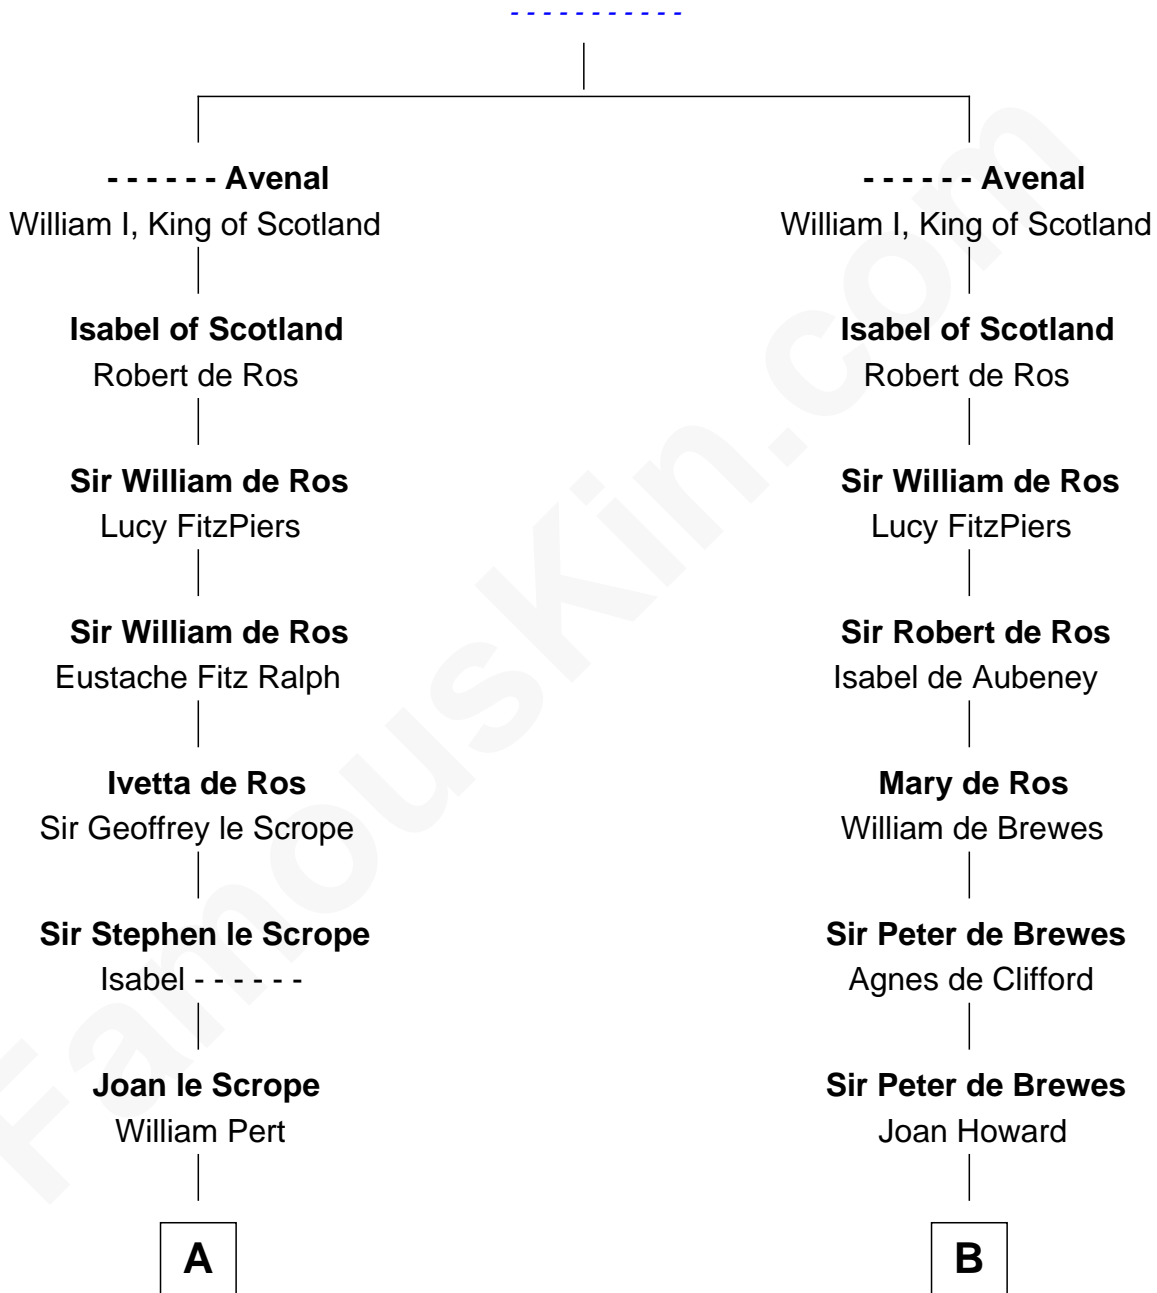

FamousKin.com Relationship Chart of

Ichabod Goodwin

27th Governor of New Hampshire

20th cousin 1 time removed of

John Carroll

Founder of Georgetown University

Richard Avenal

C

Mary Frost

John Hill

Elisha Hill

Mary Plaisted

Hannah Hill

Dominicus Goodwin

Samuel Goodwin

Anna Thompson Gerrish

Ichabod Goodwin

27th Governor of New Hampshire

D

Elizabeth Sewall

William Digges

Anne Digges

Henry Darnall

Eleanor Darnall