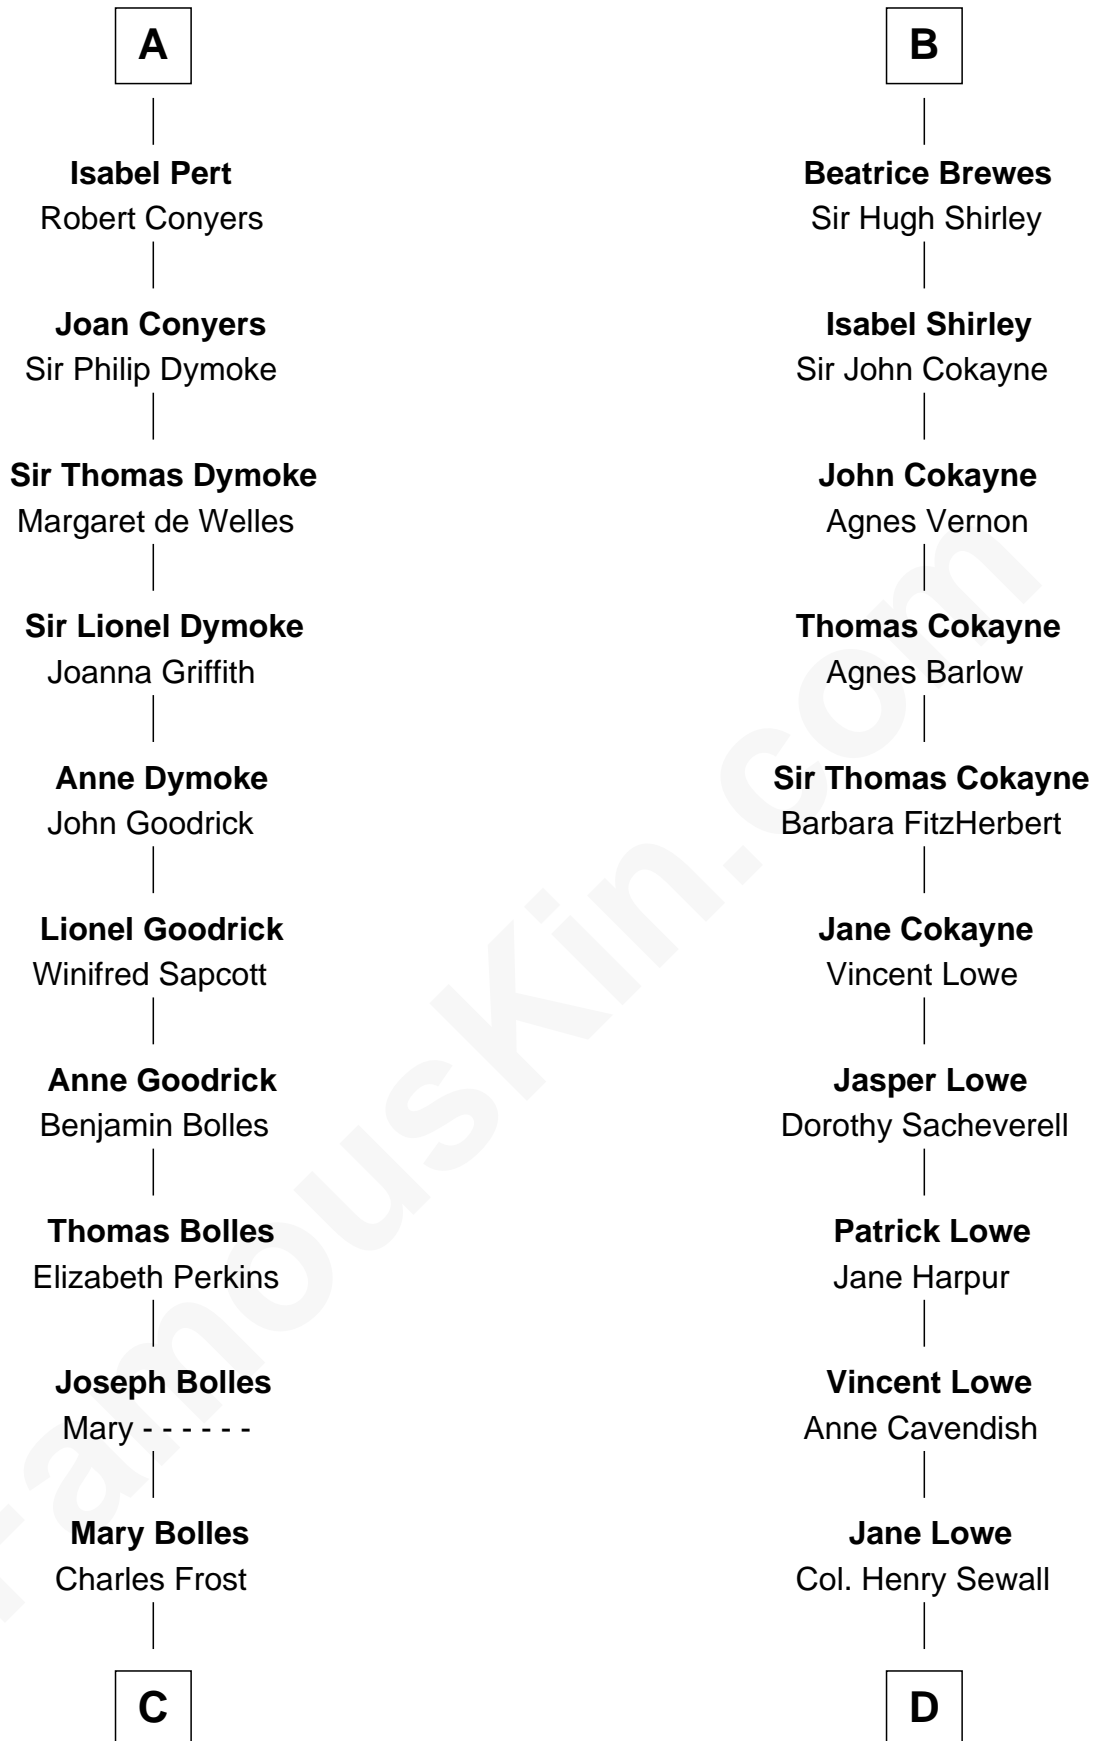

# FamousKin.com Relationship Chart of

**Ichabod Goodwin**

*27th Governor of New Hampshire*

**20th cousin 1 time removed of**

**John Carroll**

*Founder of Georgetown University*

**William Trusbut**

-----

**C**

**Mary Frost**

John Hill

**Elisha Hill**

Mary Plaisted

**Hannah Hill**

Dominicus Goodwin

**Samuel Goodwin**

Anna Thompson Gerrish

**Ichabod Goodwin**

*27th Governor of New Hampshire*

**D**

**Elizabeth Sewall**

William Digges

**Anne Digges**

Henry Darnall