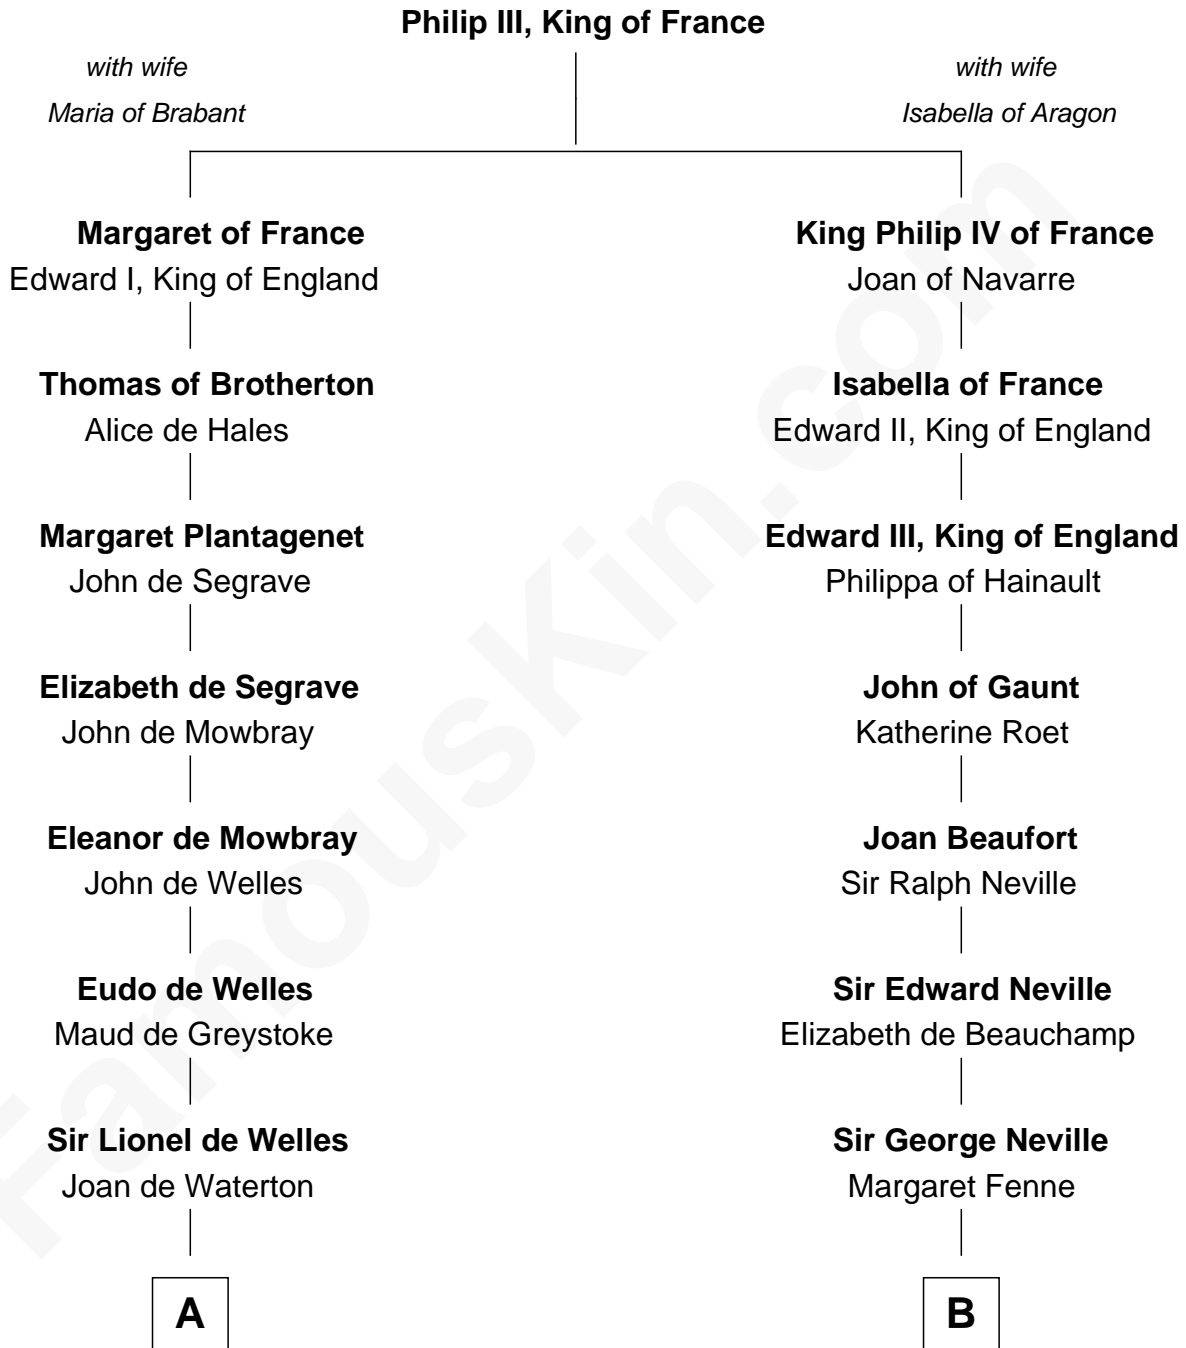

John Carroll

Founder of Georgetown University