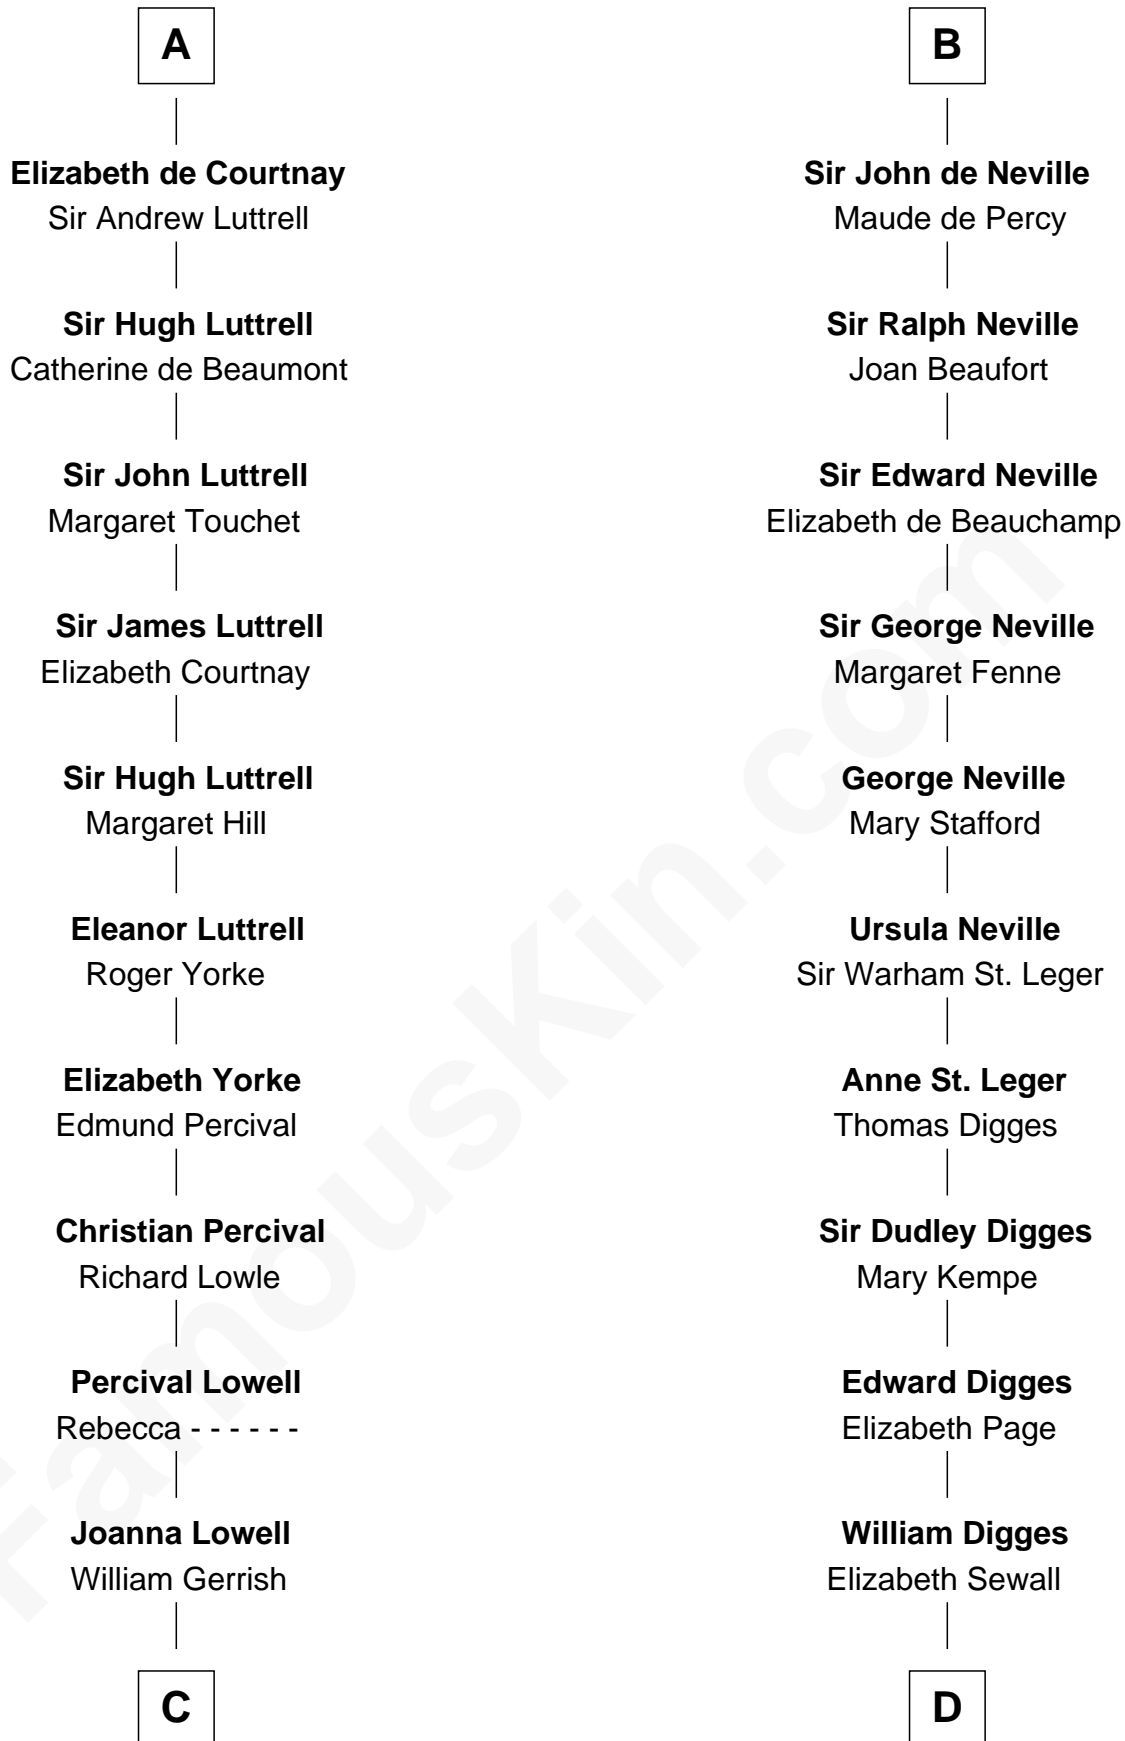

## Relationship Chart of

### Ichabod Goodwin

27th Governor of New Hampshire

19th cousin 2 times removed of

**John Carroll**

Founder of Georgetown University

**C**

**John Gerrish**  
Elizabeth Waldron

**Col. Timothy Gerrish**  
Sarah Elliot

**Col. Joseph Gerrish**  
Anna Thompson

**Anna Thompson Gerrish**  
Samuel Goodwin

**Ichabod Goodwin**  
*27th Governor of New Hampshire*

**D**

**Anne Digges**  
Henry Darnall

**Eleanor Darnall**  
Daniel Carroll