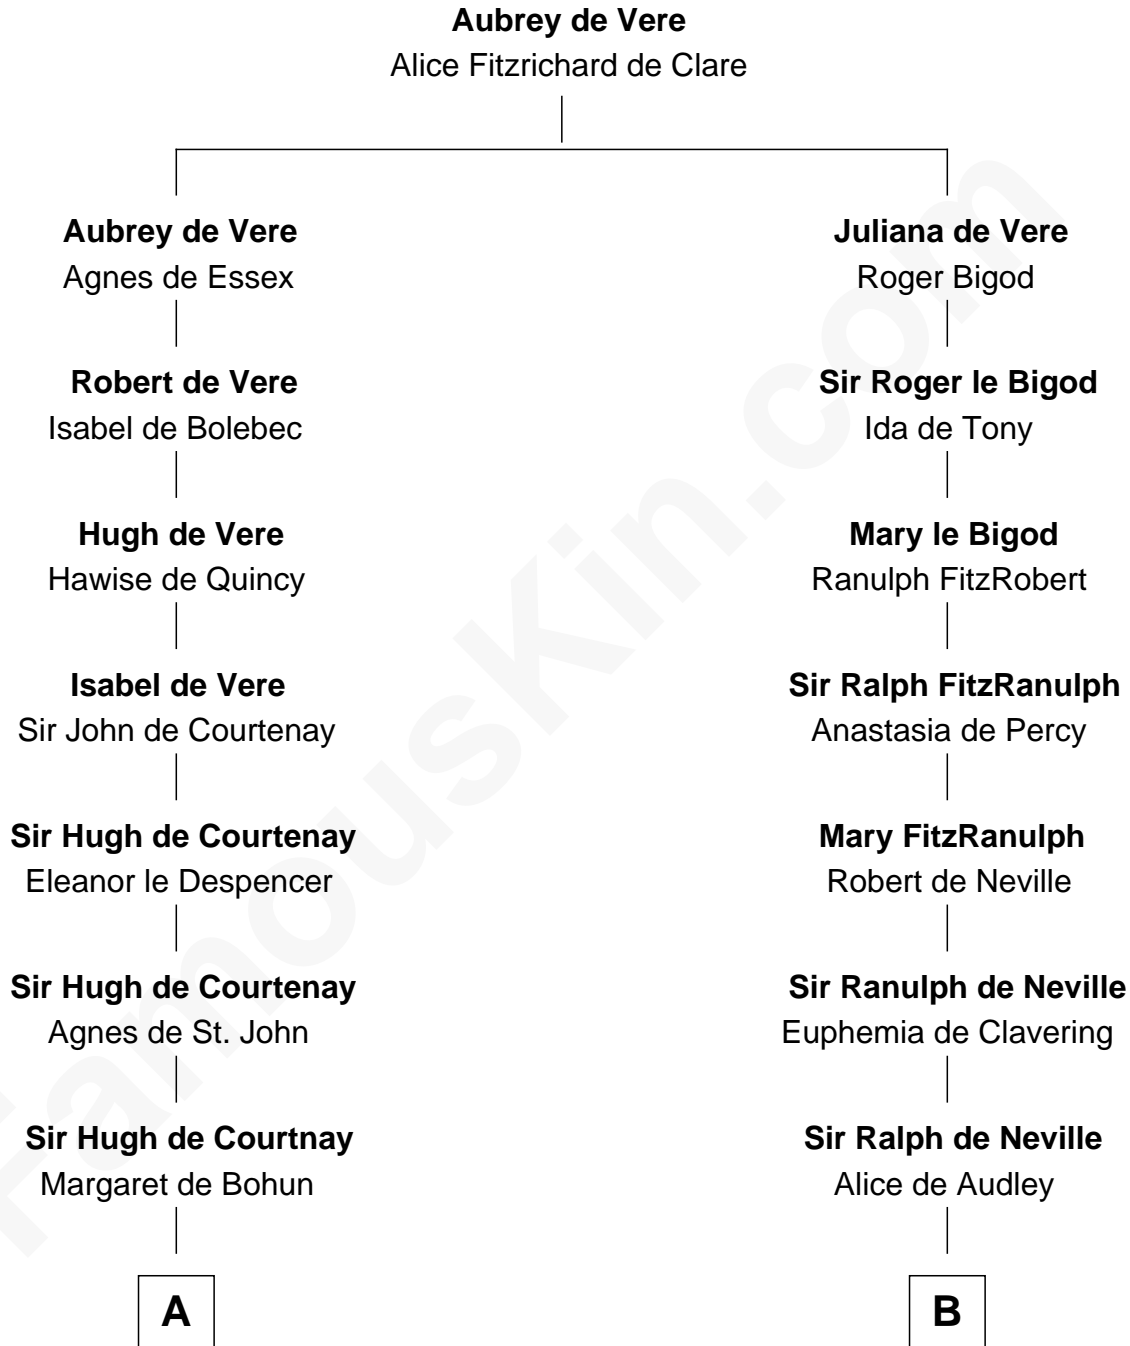

# FamousKin.com

## Relationship Chart of

### Ichabod Goodwin

27th Governor of New Hampshire

19th cousin 2 times removed of

**John Carroll**

Founder of Georgetown University

**C**

**John Gerrish**  
Elizabeth Waldron

**Col. Timothy Gerrish**  
Sarah Elliot