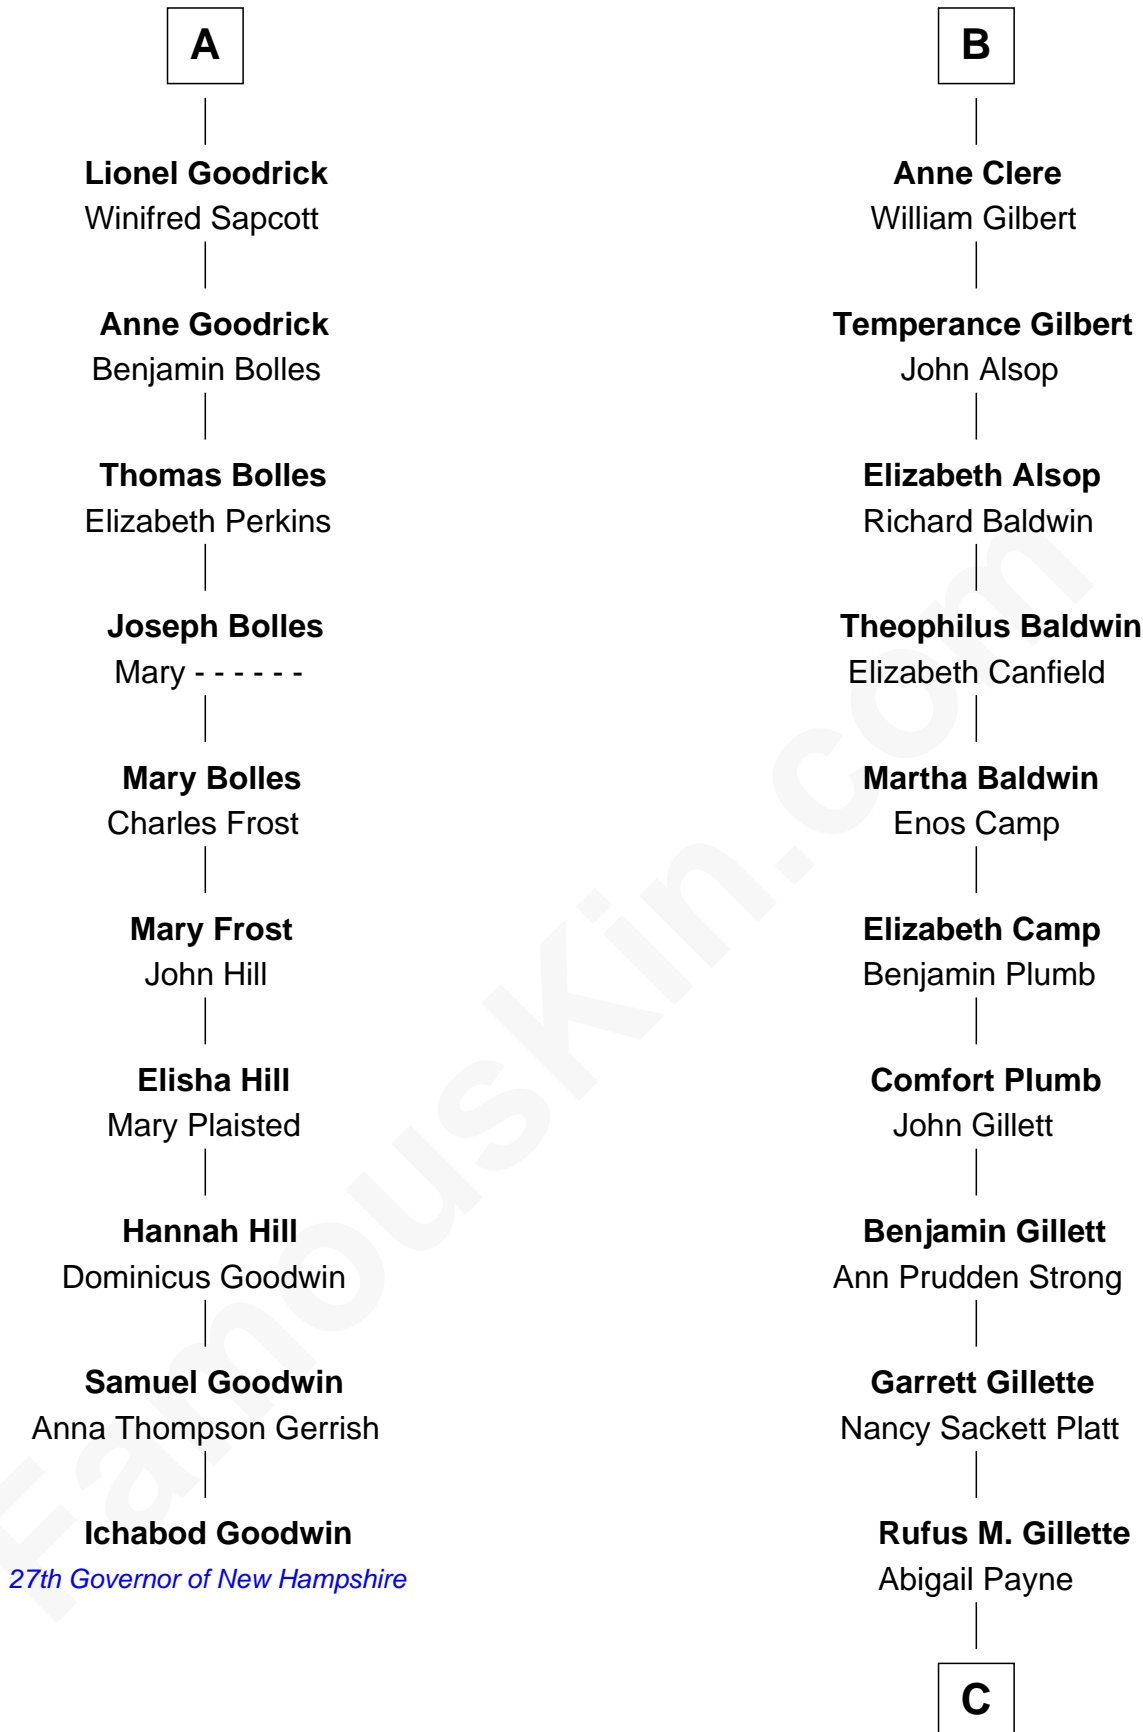

# FamousKin.com Relationship Chart of

**Ichabod Goodwin**

*27th Governor of New Hampshire*

**16th cousin 4 times removed of**

**Treat Williams**

*TV & Movie Actor*

**Sir Thomas de Beauchamp**

Katherine de Mortimer

C

**Mary Abigail Gillette**  
George Willey Andrew

**Treat Payne Andrew**  
Eleanor Barnum

**Marian Andrew**  
Richard Norman Williams

**Treat Williams**  
*TV & Movie Actor*