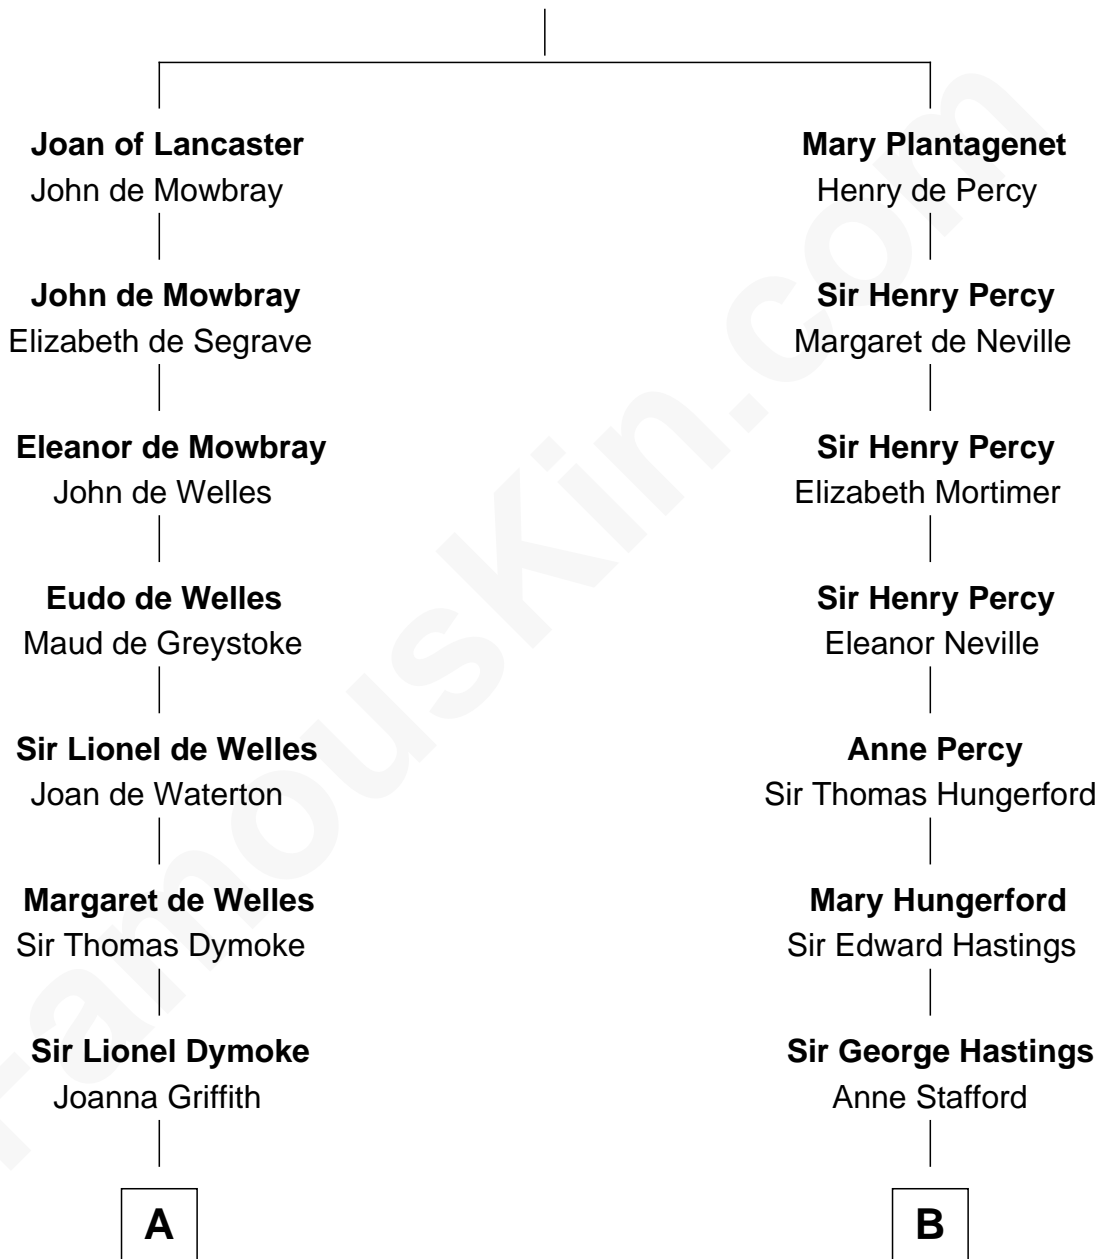

FamousKin.com Relationship Chart of

Ichabod Goodwin

27th Governor of New Hampshire

17th cousin 1 time removed of

E. M. Forster

English Novelist

Henry Plantagenet

Maud de Chaworth

C

Edward Morgan Llewellyn Forster

Alice Clara Whichelo

E. M. Forster

English Novelist

FamousKin.com